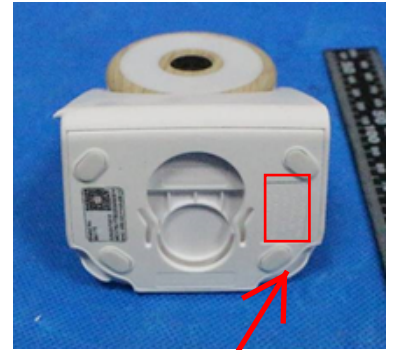

Model Name: Tuya Monitor	
Model #: MO175	
Rev #: 14	Date: 12/13/2021
Page: 14 of 14	

Labeling Graphics

This document is for the purpose of specifying texture, finish, and placement. For specification relating to finish performance or life testing, refer to the Quality document. Images shown in this document should not be used for color. Nothing is to be considered full scale unless explicitly stated. For all geometry refer only to C.A.D. files.