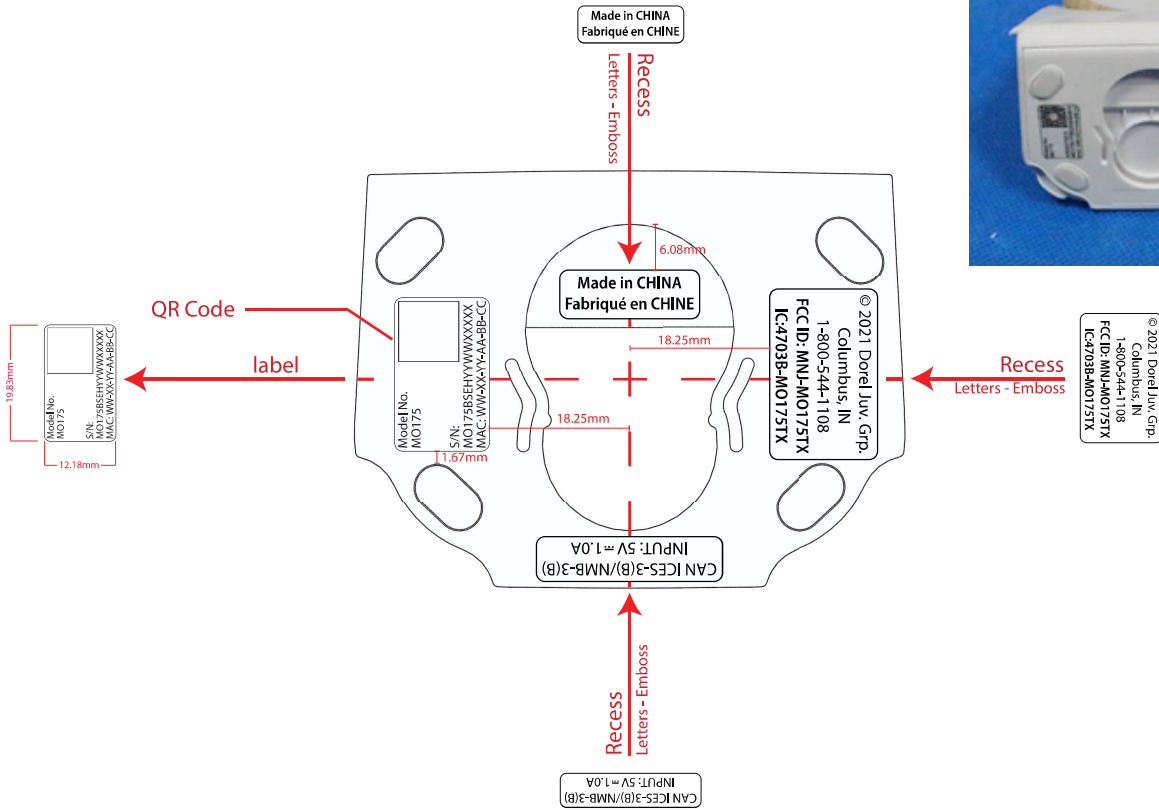

Model Name: Tuya Monitor	
Model #: MO175	
Rev #: 14	Date: 12/13/2021
Page: 14 of 14	

Labeling Graphics

This document is for the purpose of specifying texture, finish, and placement. For specification relating to finish performance or life testing, refer to the Quality document. Images shown in this document should not be used for color. Nothing is to be considered full scale unless explicitly stated. For all geometry refer only to C.A.D. files.