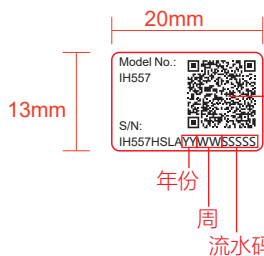

Label is on the bottom of the product

<http://safety1st.com/qr/IH557/prd?sn=IH557HS LAYYWWSSSSS>

to scale:1:1

50mm