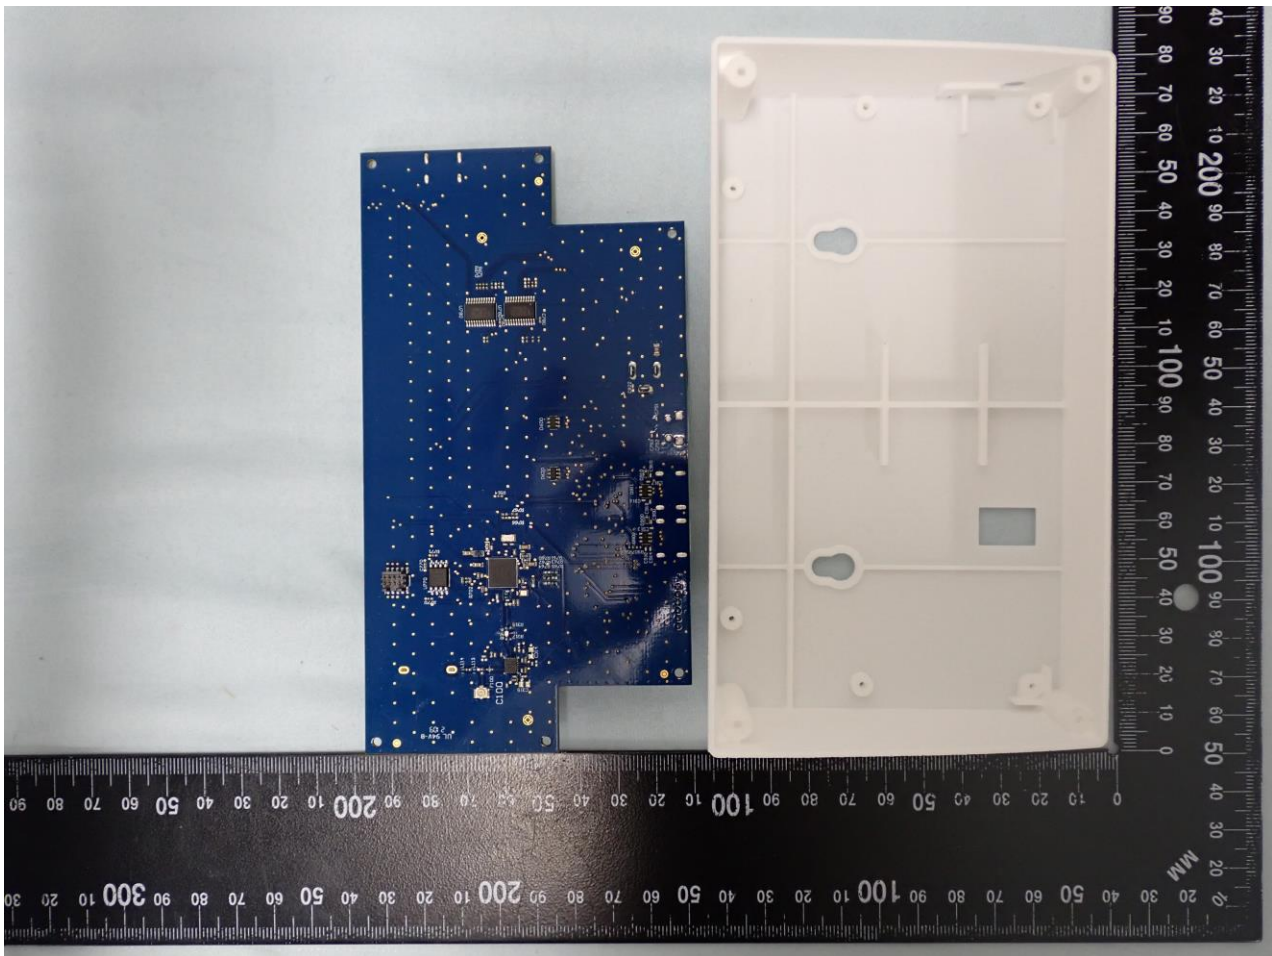

### 3. Internal Photograph of EUT

Brand Name: Midland TeamComm® / Model Name: TDC150

Marketing Name: Midland TeamComm® Desktop Charger

2.4GHz Antenna

————THE END————