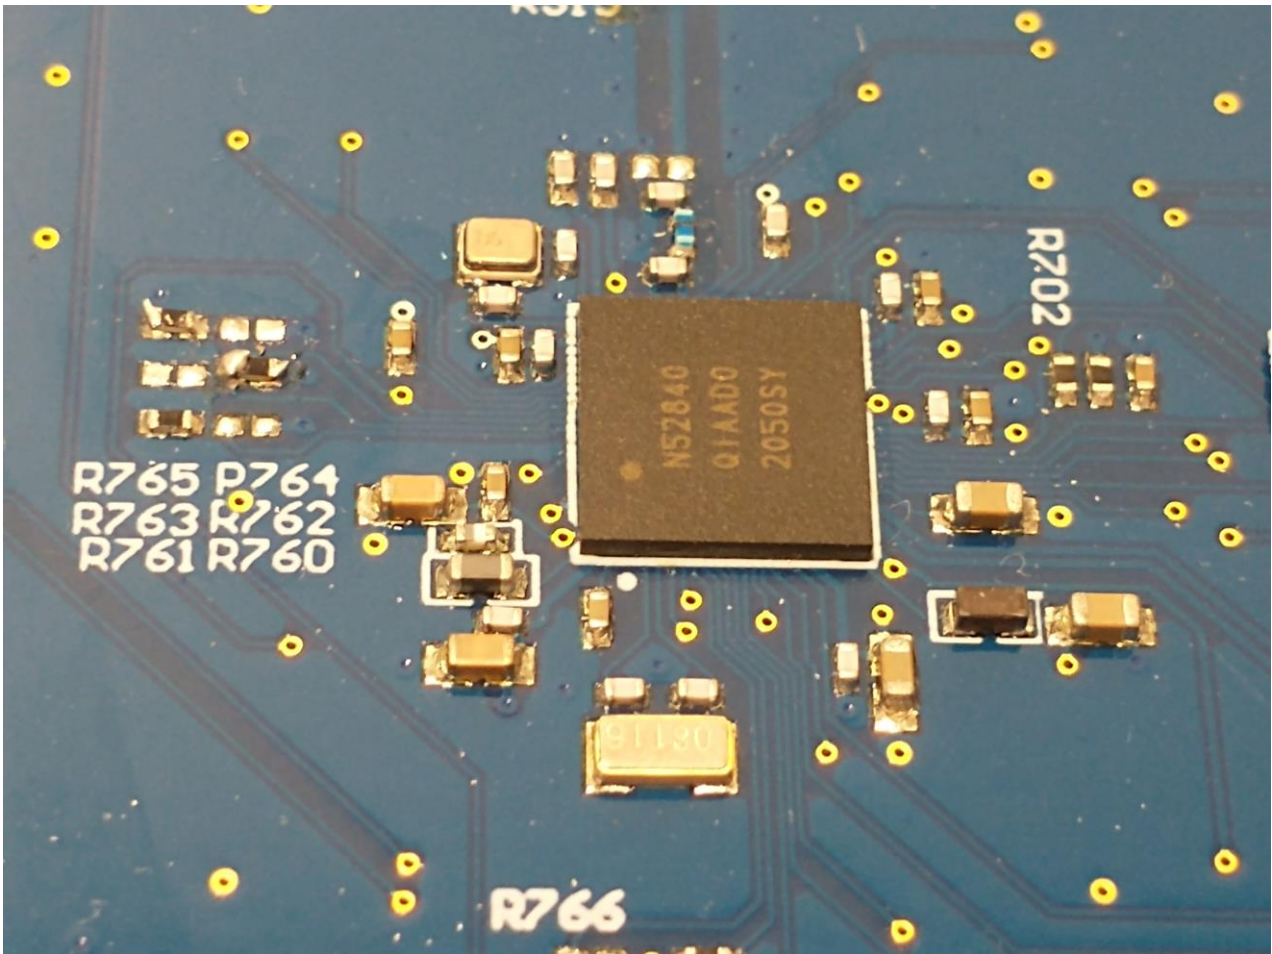

### 3. Internal Photograph of EUT

Brand Name: Midland TeamComm® / Model Name: TDC150

Marketing Name: Midland TeamComm® Desktop Charger

2.4GHz Antenna

————THE END————