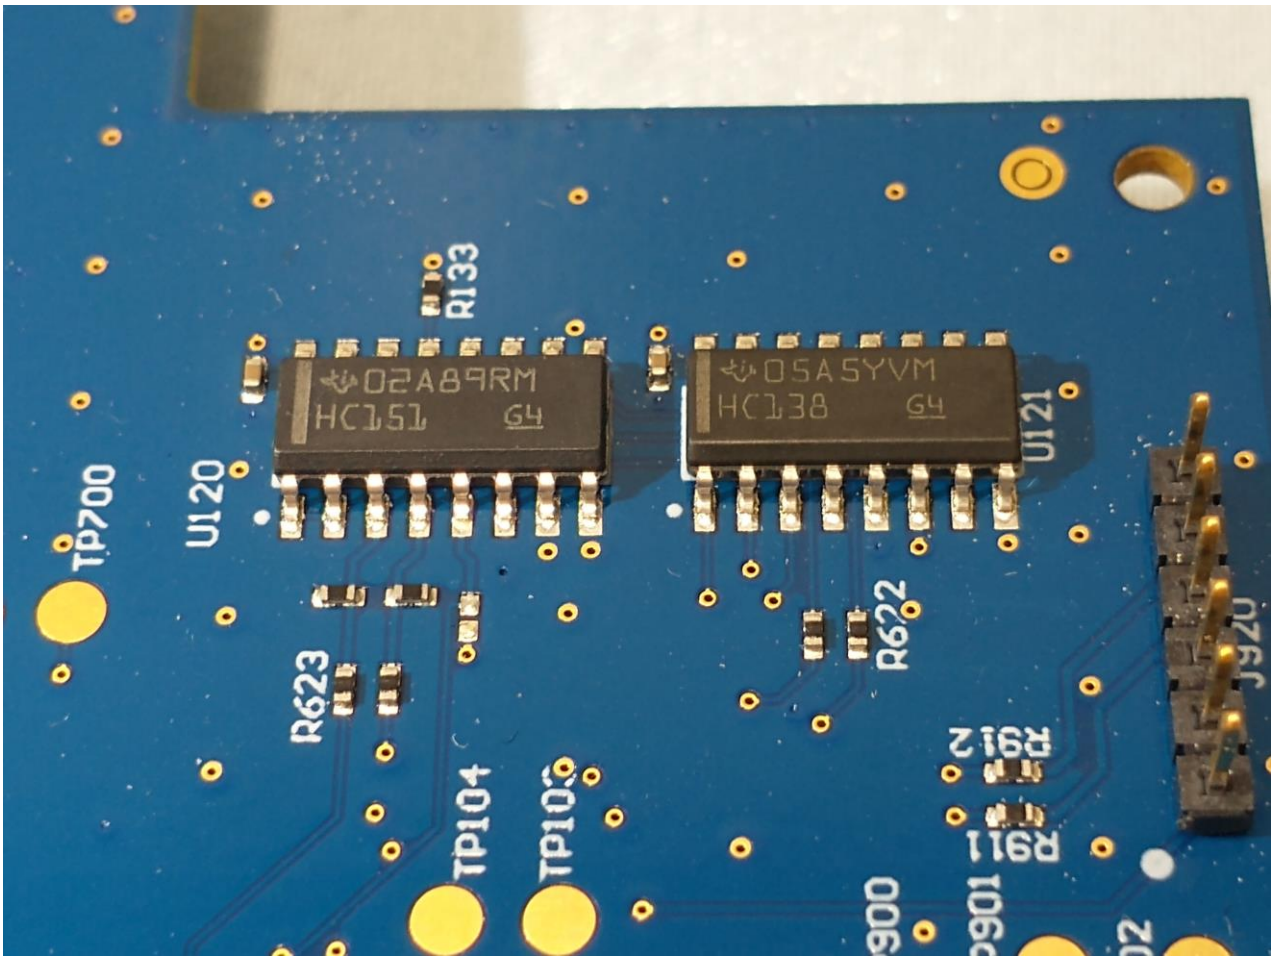

### 3. Internal Photograph of EUT

Brand Name: Midland TeamComm® / Model Name: TDC150

Marketing Name: Midland TeamComm® Desktop Charger

2.4GHz Antenna

————THE END————