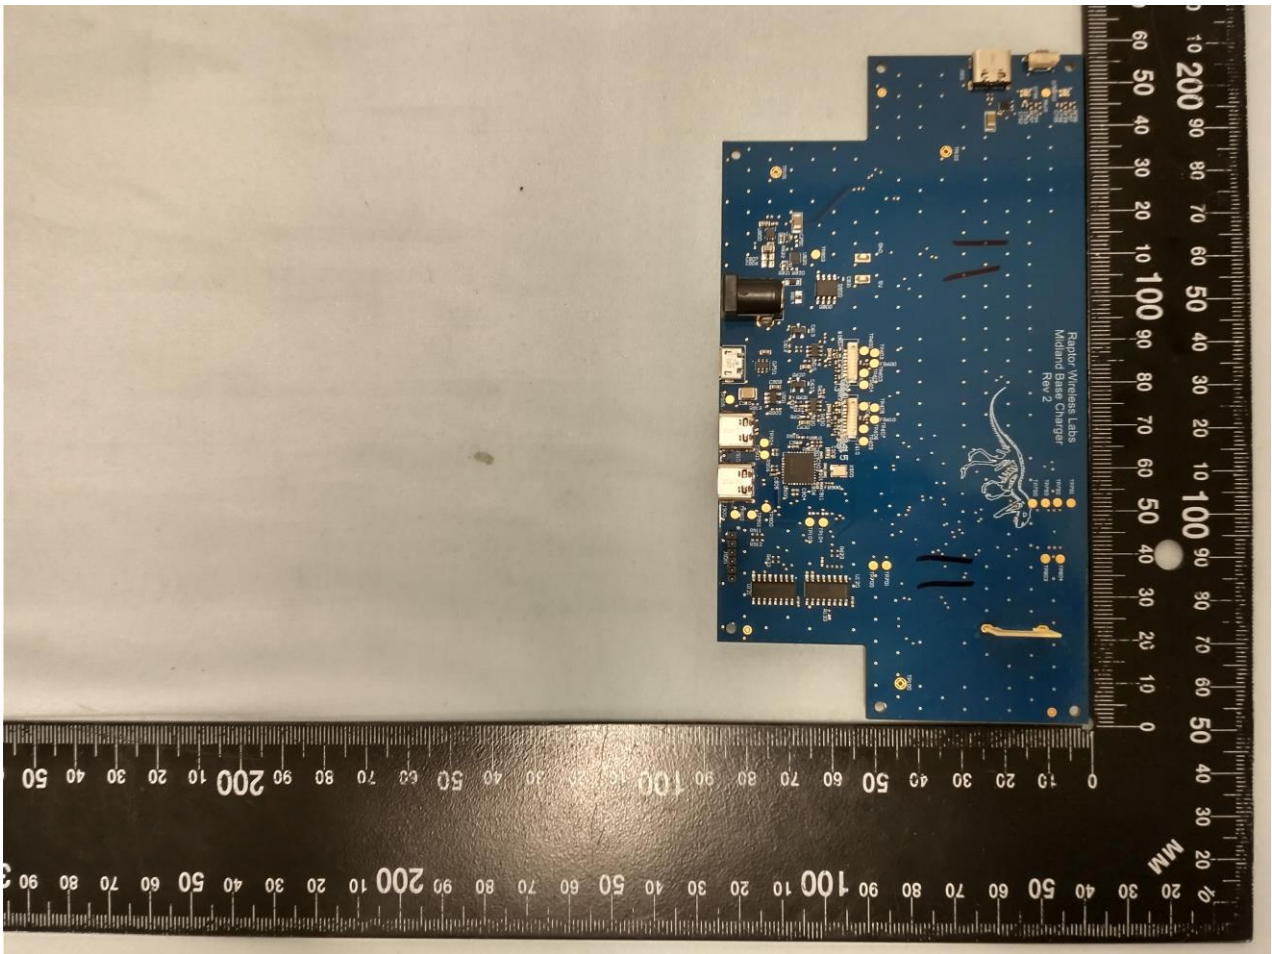

### 3. Internal Photograph of EUT

Brand Name: Midland TeamComm® / Model Name: TDC150

Marketing Name: Midland TeamComm® Desktop Charger

2.4GHz Antenna

————THE END————