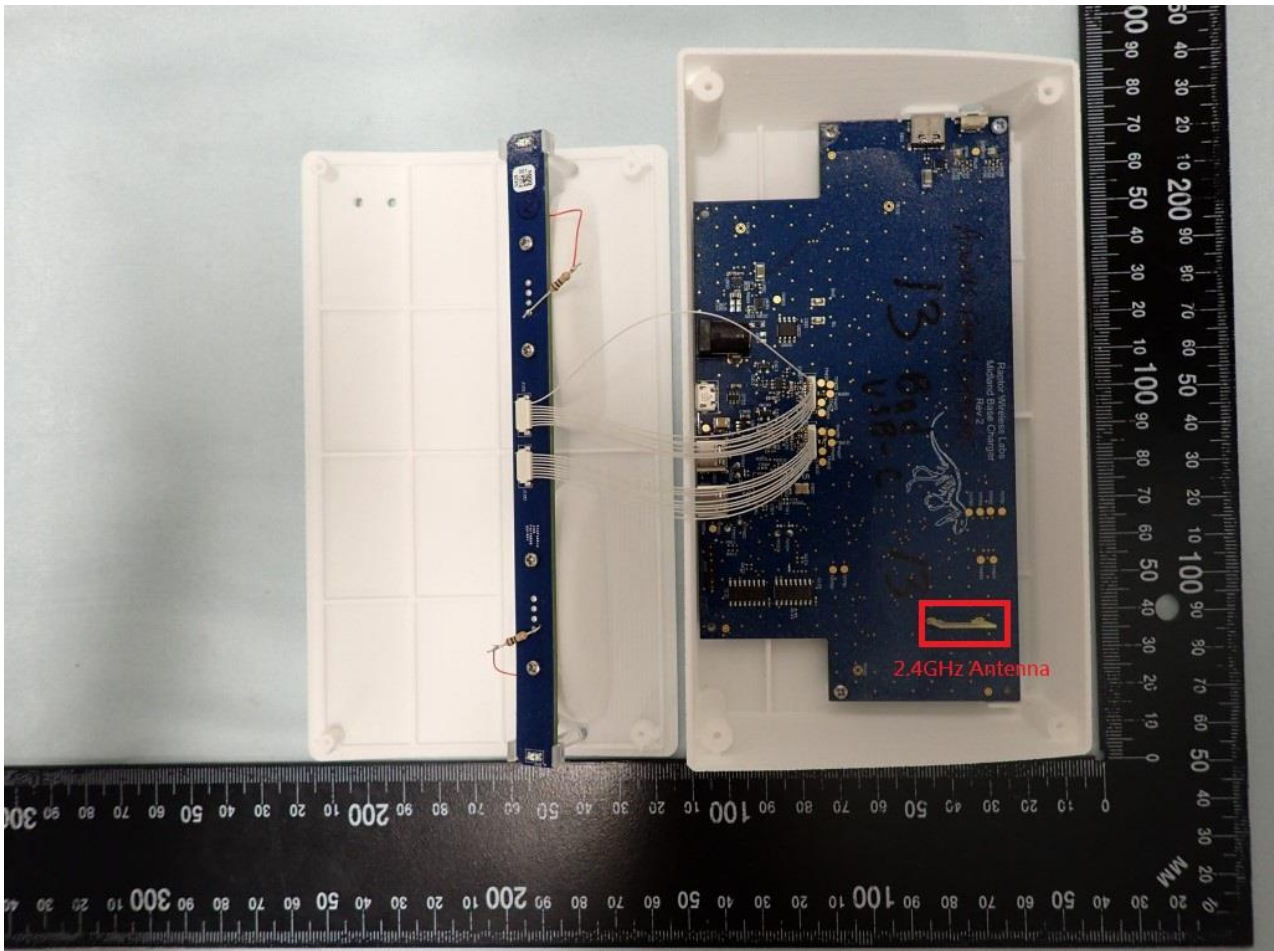

### 3. Internal Photograph of EUT

Brand Name: Midland TeamComm® / Model Name: TDC150

Marketing Name: Midland TeamComm® Desktop Charger

2.4GHz Antenna

————THE END————