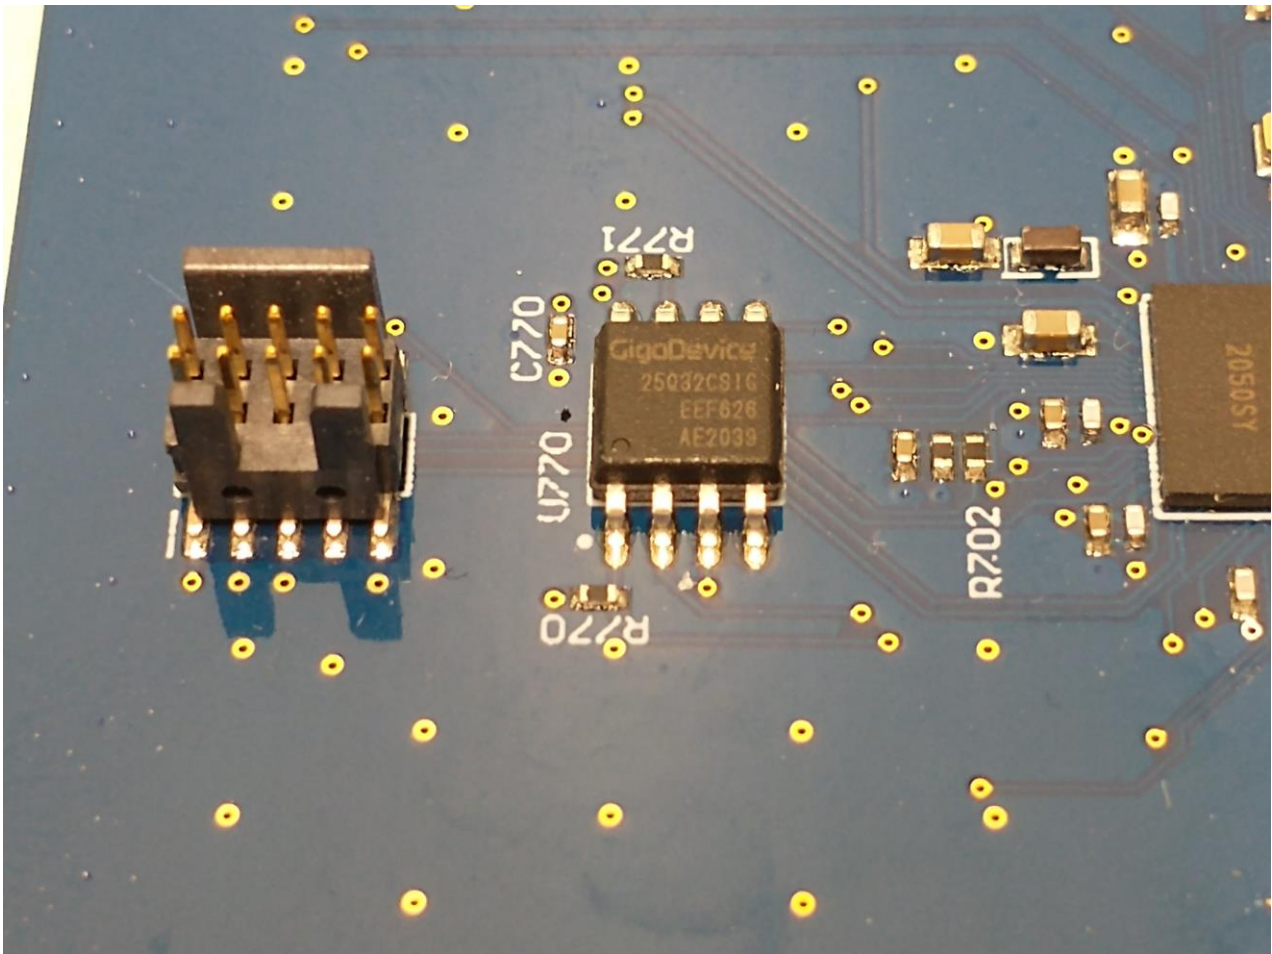

### 3. Internal Photograph of EUT

Brand Name: Midland TeamComm® / Model Name: TDC150

Marketing Name: Midland TeamComm® Desktop Charger

2.4GHz Antenna

————THE END————