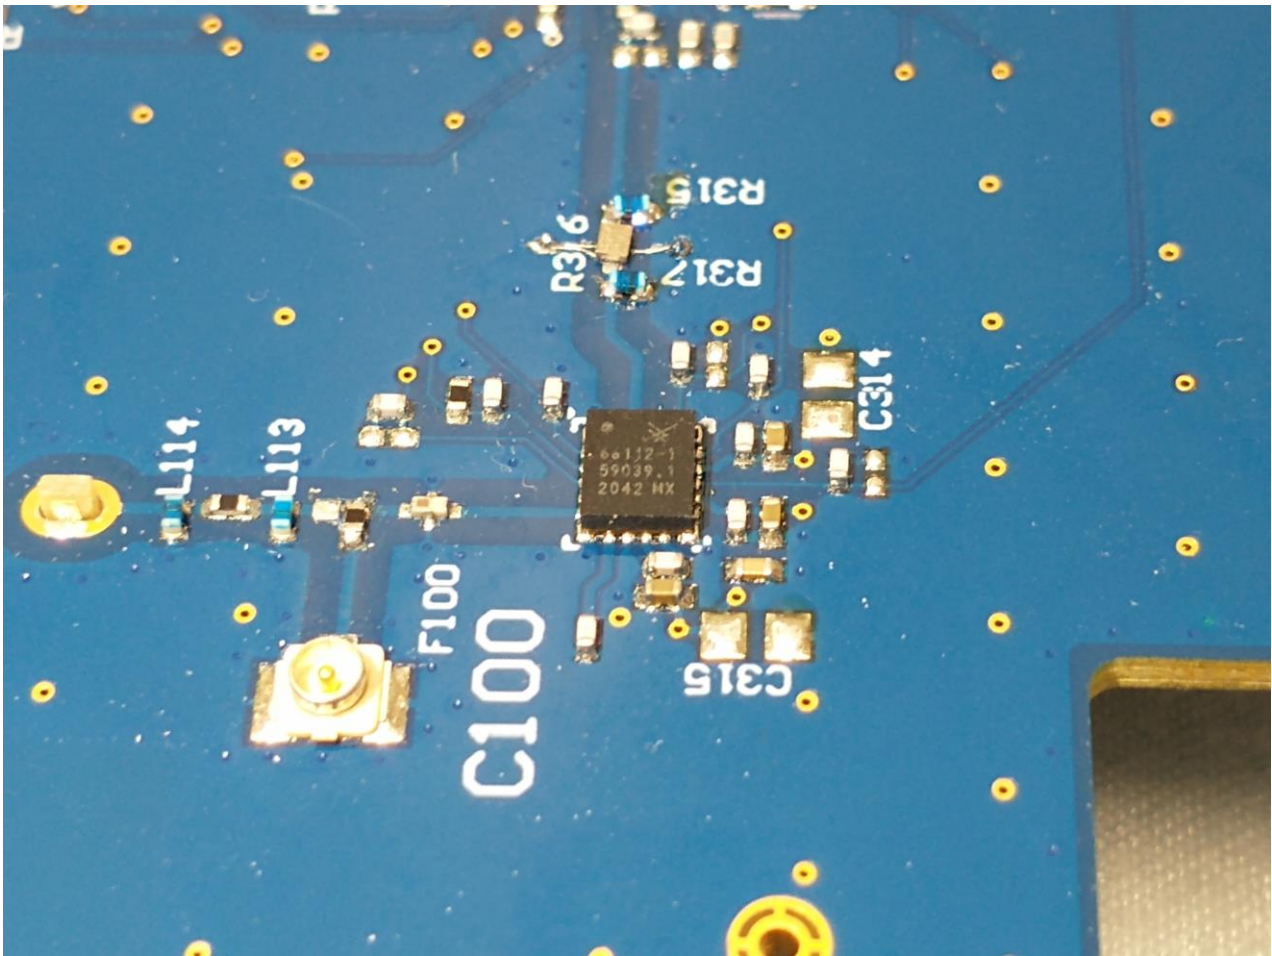

### 3. Internal Photograph of EUT

Brand Name: Midland TeamComm® / Model Name: TDC150

Marketing Name: Midland TeamComm® Desktop Charger

2.4GHz Antenna

————THE END————