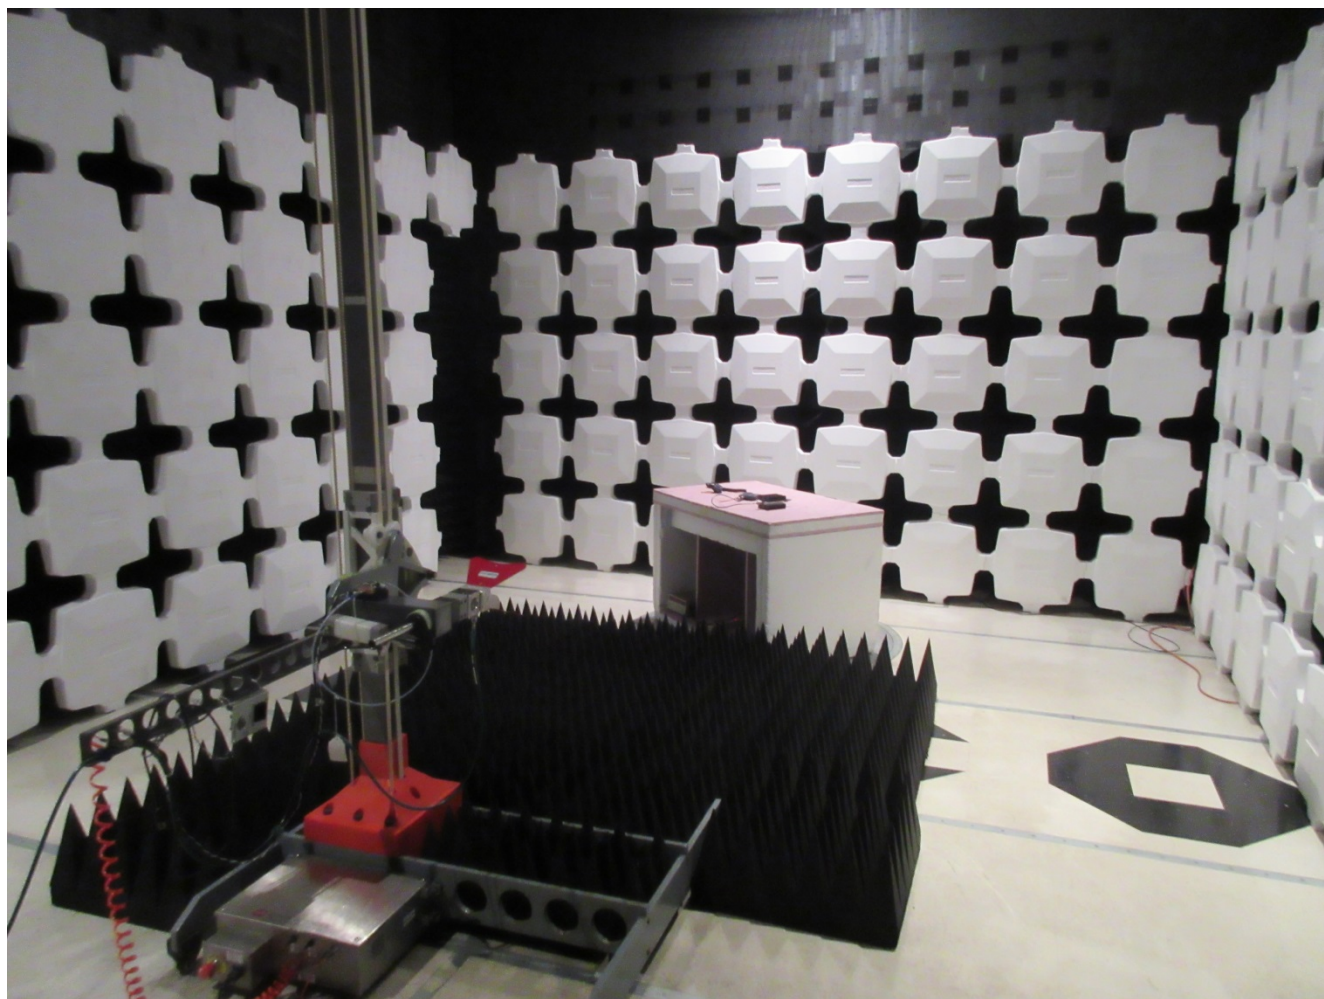

APPLICANT: MIDLAND RADIO CORPORATION
FCC ID: MMAMXT275
TEST SET UP PHOTOS

RF POWER OUTPUT

OCCUPIED BANDWIDTH, ANTENNA CONDUCTED SPURIOUS EMISSIONS

FIELD STRENGTH SPURIOUS EMISSIONS TABLE SETUP

FIELD STRENGTH SPURIOUS EMISSIONS AT ANTENNA <1GHz

FIELD STRENGTH SPURIOUS EMISSIONS AT ANTENNA > 1GHz

FREQUENCY STABILITY