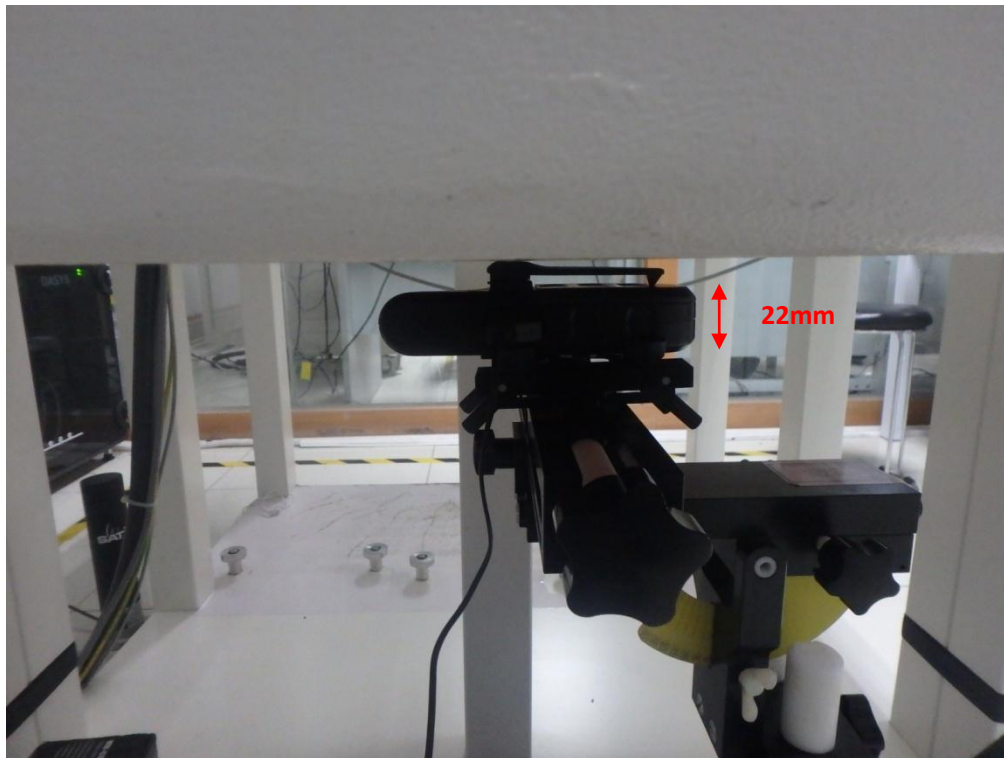

Test Setup Photos

For Model T20VP

Face Up with 2.5 cm Separation Distance

Body Back Touch with all accessories

For Model T20X4

Face Up with 2.5 cm Separation Distance

The thickness of EUT is 22 mm

Note : The headset is just for testing. This tested and electrically similar headsets may be used.