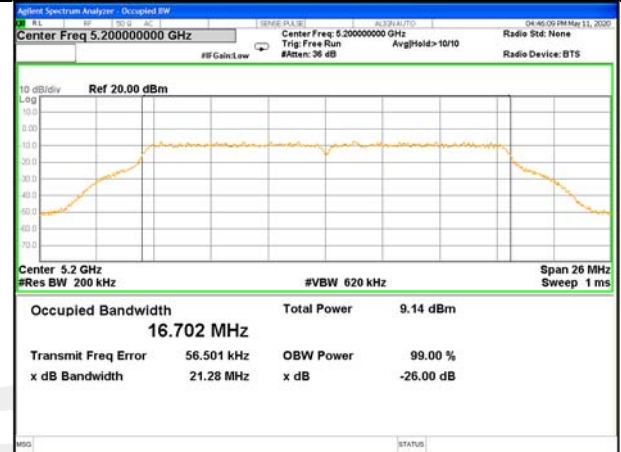

26BW and 99%  
WLAN\_Band-1

WLAN\_Band-1

W52\_11a20\_Lower\_26BW and 99%

W52\_11a20\_Middle\_26BW and 99%

W52\_11a20\_Higher\_26BW and 99%

W52\_11n20\_Lower\_26BW and 99%

W52\_11n20\_Middle\_26BW and 99%

W52\_11n20\_Higher\_26BW and 99%