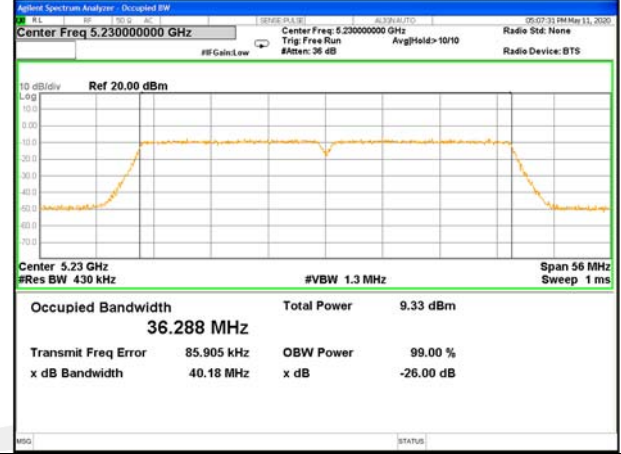

WLAN_Band-1

WLAN_Band-1

W52_11n40_Higher_26BW and 99%