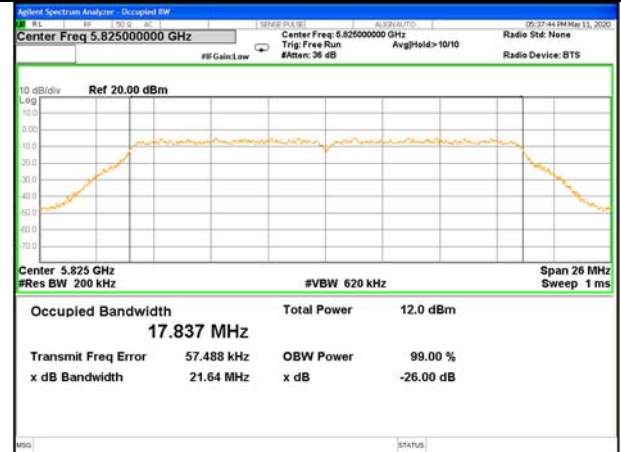

W58\_11a20\_Higher\_26BW and 99%

W58\_11n20\_Lower\_26BW and 99%

W58\_11n20\_Middle\_26BW and 99%

W58\_11n20\_Higher\_26BW and 99%

WLAN\_Band-4

WLAN\_Band-4

W58\_11n40\_Lower\_26BW and 99%

W58\_11n40\_Higher\_26BW and 99%