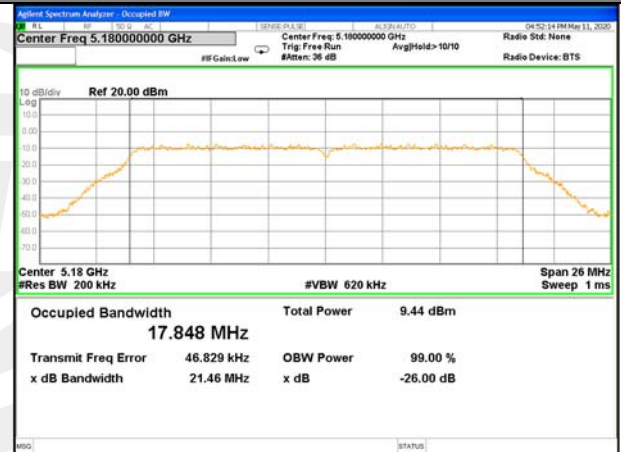

26BW and 99%  
WLAN\_Band-1

WLAN\_Band-1

W52\_11a20\_Lower\_26BW and 99%

W52\_11a20\_Middle\_26BW and 99%

W52\_11a20\_Higher\_26BW and 99%

W52\_11n20\_Lower\_26BW and 99%

W52\_11n20\_Middle\_26BW and 99%

W52\_11n20\_Higher\_26BW and 99%