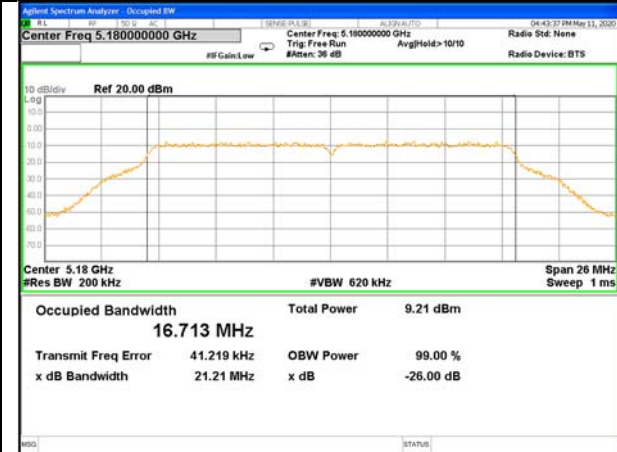

26BW and 99%  
WLAN\_Band-1

WLAN\_Band-1

W52\_11a20\_Lower\_26BW and 99%

W52\_11a20\_Middle\_26BW and 99%

W52\_11a20\_Higher\_26BW and 99%

W52\_11n20\_Lower\_26BW and 99%

W52\_11n20\_Middle\_26BW and 99%

W52\_11n20\_Higher\_26BW and 99%