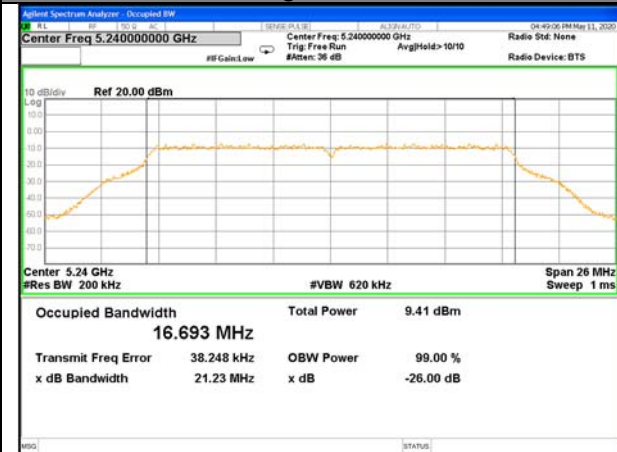

26BW and 99%  
WLAN\_Band-1

WLAN\_Band-1

W52\_11a20\_Lower\_26BW and 99%

W52\_11a20\_Middle\_26BW and 99%

W52\_11a20\_Higher\_26BW and 99%

W52\_11n20\_Lower\_26BW and 99%

W52\_11n20\_Middle\_26BW and 99%

W52\_11n20\_Higher\_26BW and 99%