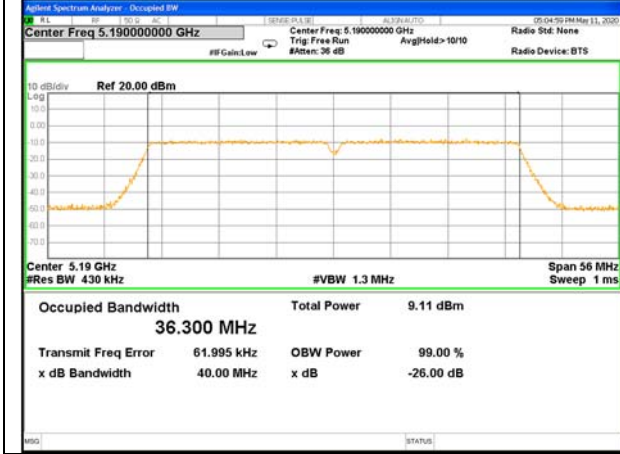

WLAN_Band-1

WLAN_Band-1

W52_11n40_Lower_26BW and 99%