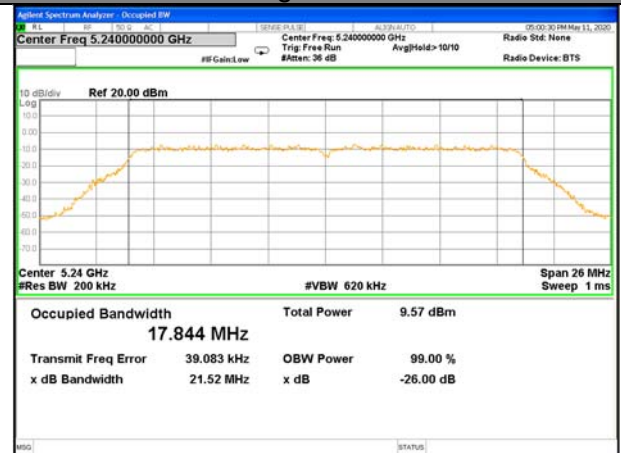

26BW and 99%  
WLAN\_Band-1

WLAN\_Band-1

W52\_11a20\_Lower\_26BW and 99%

W52\_11a20\_Middle\_26BW and 99%

W52\_11a20\_Higher\_26BW and 99%

W52\_11n20\_Lower\_26BW and 99%

W52\_11n20\_Middle\_26BW and 99%

W52\_11n20\_Higher\_26BW and 99%