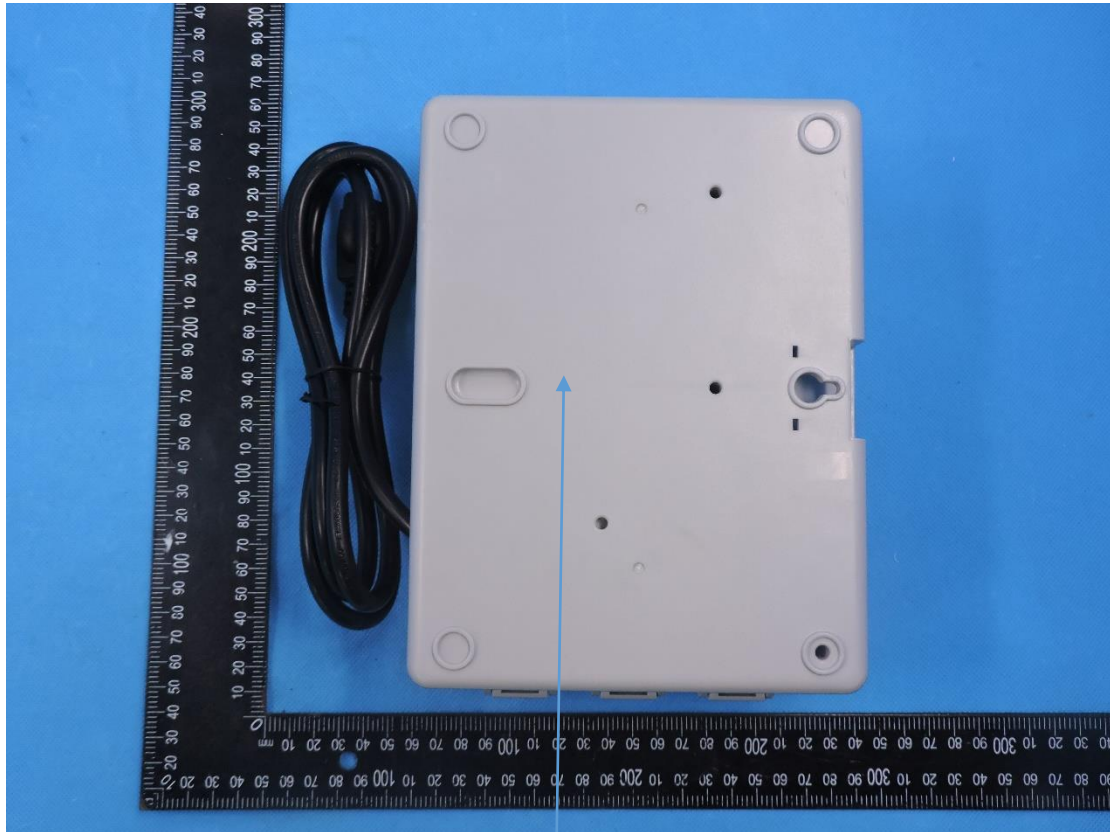

FCC/IC Label

B-HYVE Smart WiFi Indoor Sprinkler Timer
HVIN: WT25E
FCC ID: ML6WT25E
IC:3330A-WT25E
Input: 120V AC 60Hz 0.15A
Orbit Irrigation Product Inc.
Made in USA

4*6cm, stickers