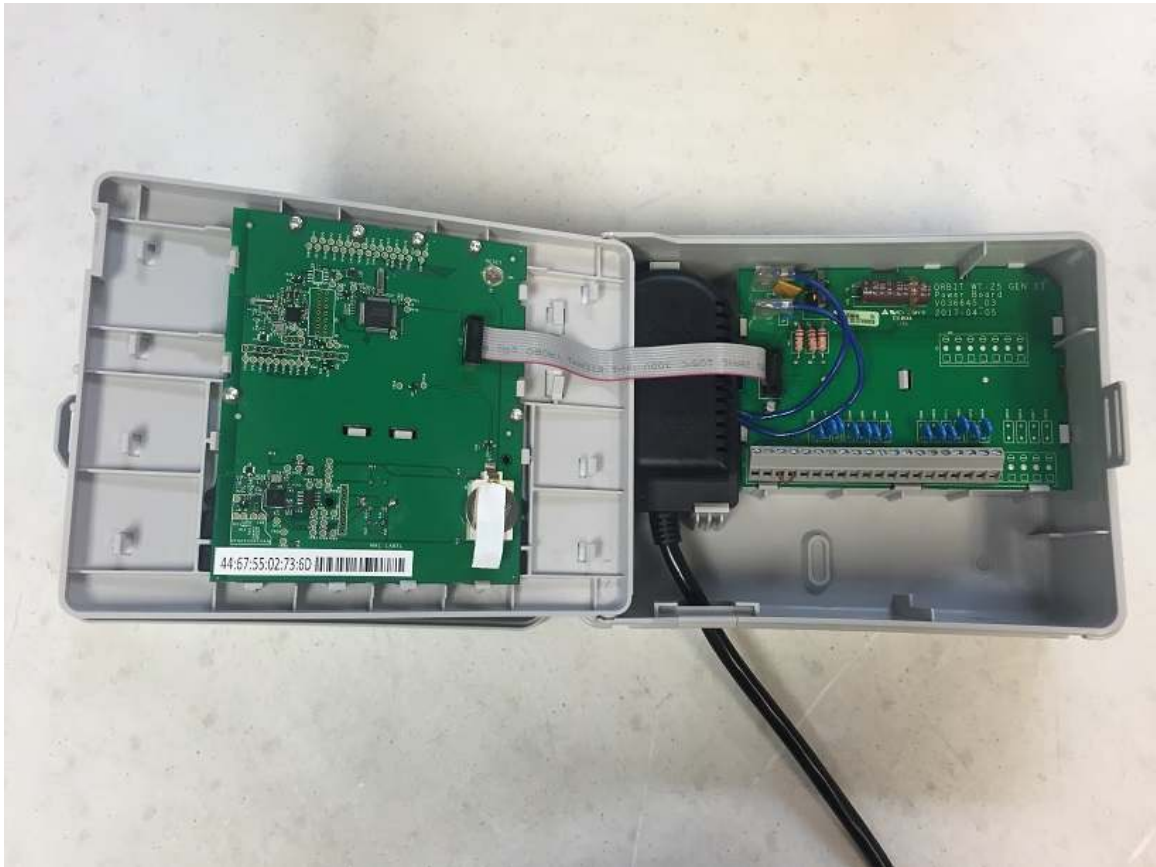

Internal Photos

ORBIT WT-25 Gen II
Main Board
V036641_03
2017-05-08

E348139
94V-0 94V-0
34 M

MAC LABEL
44:67:55:02:73:6D

44:67:55:02:73:6D

MAC LABEL

Top photo - Front side of power board
Bottom photo - Back side of power board