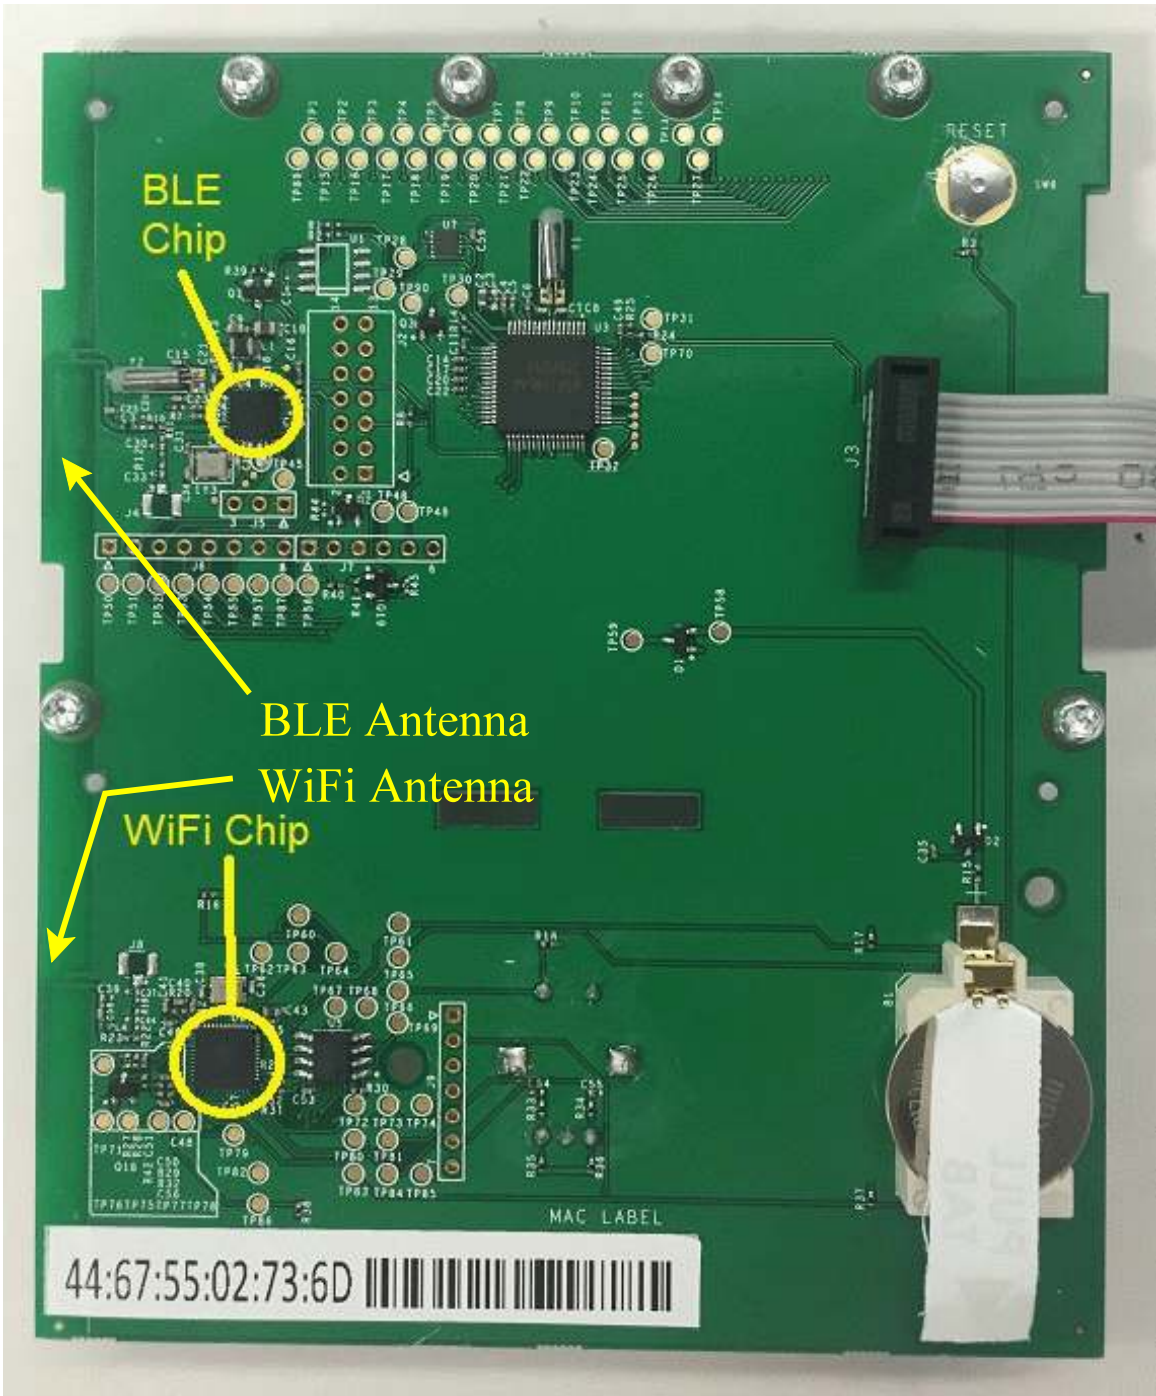

Internal Photos

ORBIT WT-25 Gen II
Main Board
V036641_03
2017-05-08

E348139
94V-0 94V-0
34 M

MAC LABEL
44:67:55:02:73:6D

44:67:55:02:73:6D

MAC LABEL

Top photo - Front side of power board
Bottom photo - Back side of power board