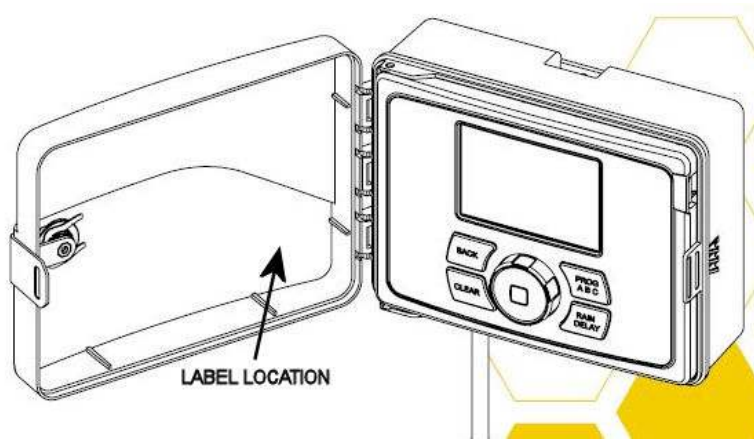

2.1033 (b) (2) FCC Identifier

Model Number: 57946 and 57950
FCC ID: ML6WT25
IC ID: 3330A-WT25
HVIN: WT25

Figure 1 - Label and location

2.1033 (b) (2) FCC Identifier - *continued*

Model Number: 91946, 91950, 04080 and 04082
 FCC ID: ML6WT25
 IC ID: 3330A-WT25
 HVIN: WT25

Figure 2 - Label and location