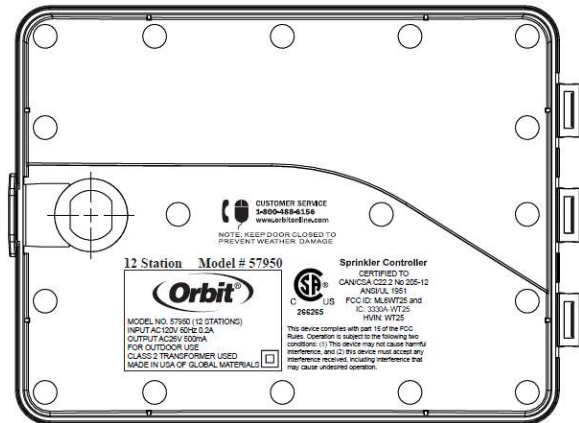

2.1033 (b) (2) FCC Identifier

Model Number: 57946 and 57950
FCC ID: ML6WT25
IC ID: 3330A-WT25
HVIN: WT25

Figure 1 - Label and location

2.1033 (b) (2) FCC Identifier - *continued*

Model Number: 91946, 91950, 04080 and 04082
 FCC ID: ML6WT25
 IC ID: 3330A-WT25
 HVIN: WT25

Figure 2 - Label and location