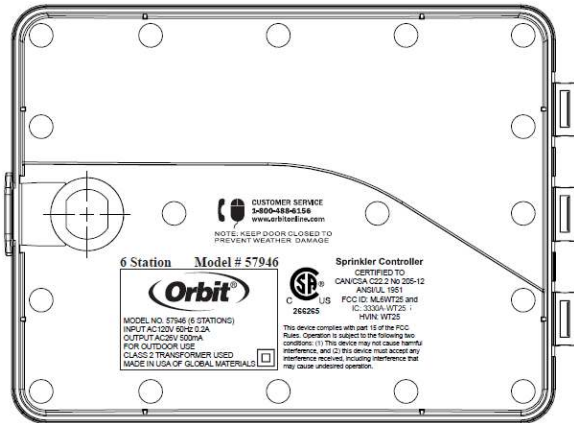

2.1033 (b) (2) FCC Identifier

Model Number: 57946 and 57950
FCC ID: ML6WT25
IC ID: 3330A-WT25
HVIN: WT25

Figure 1 - Label and location

2.1033 (b) (2) FCC Identifier - *continued*

Model Number: 91946, 91950, 04080 and 04082
 FCC ID: ML6WT25
 IC ID: 3330A-WT25
 HVIN: WT25

Figure 2 - Label and location