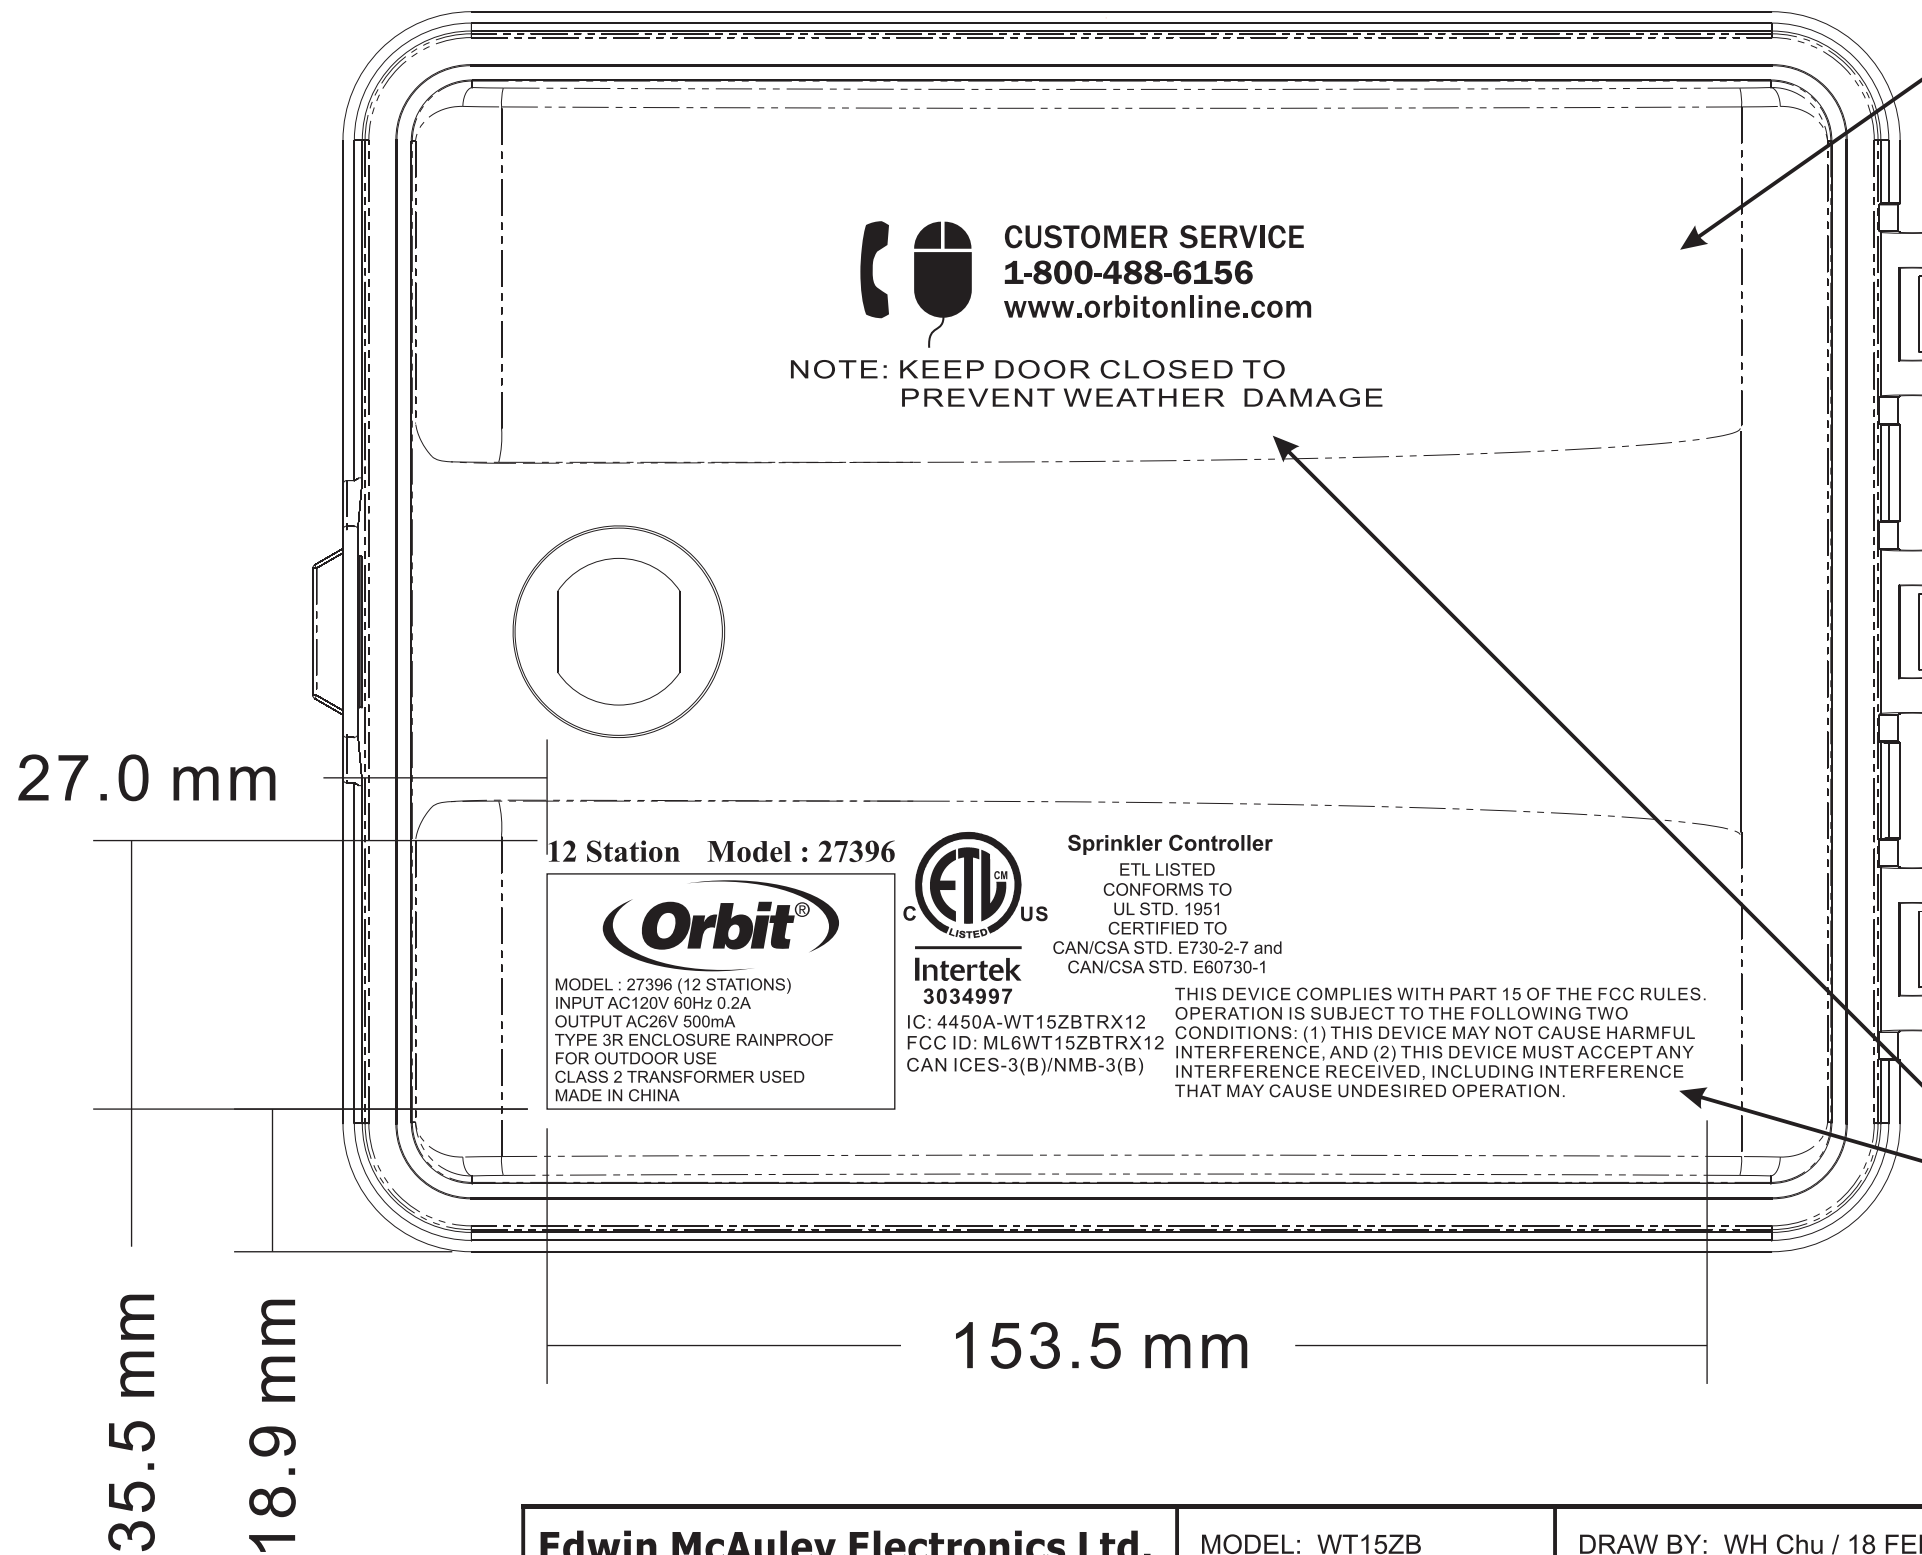

Plastic color is Cool Gray 11C

Printed on P010WT1511474 with white color

Edwin McAuley Electronics Ltd.

MODEL: WT15ZB

DRAW BY: WH Chu / 18 FEB 14

APPROVED

TITLE: COVER (SKU 27396)

P/N: P010WT1511478

APPROVED BY: WH Chu / 18 FEB 14

PAGE: 1 / 1 COPYRIGHT © EME ALL RIGHTS RESERVED

DIMENSIONS IN MM. GENERAL TOLERANCE: LINEAR: +/- 0.2

FILE: 0WT15-01_COVER_P010WT1511478