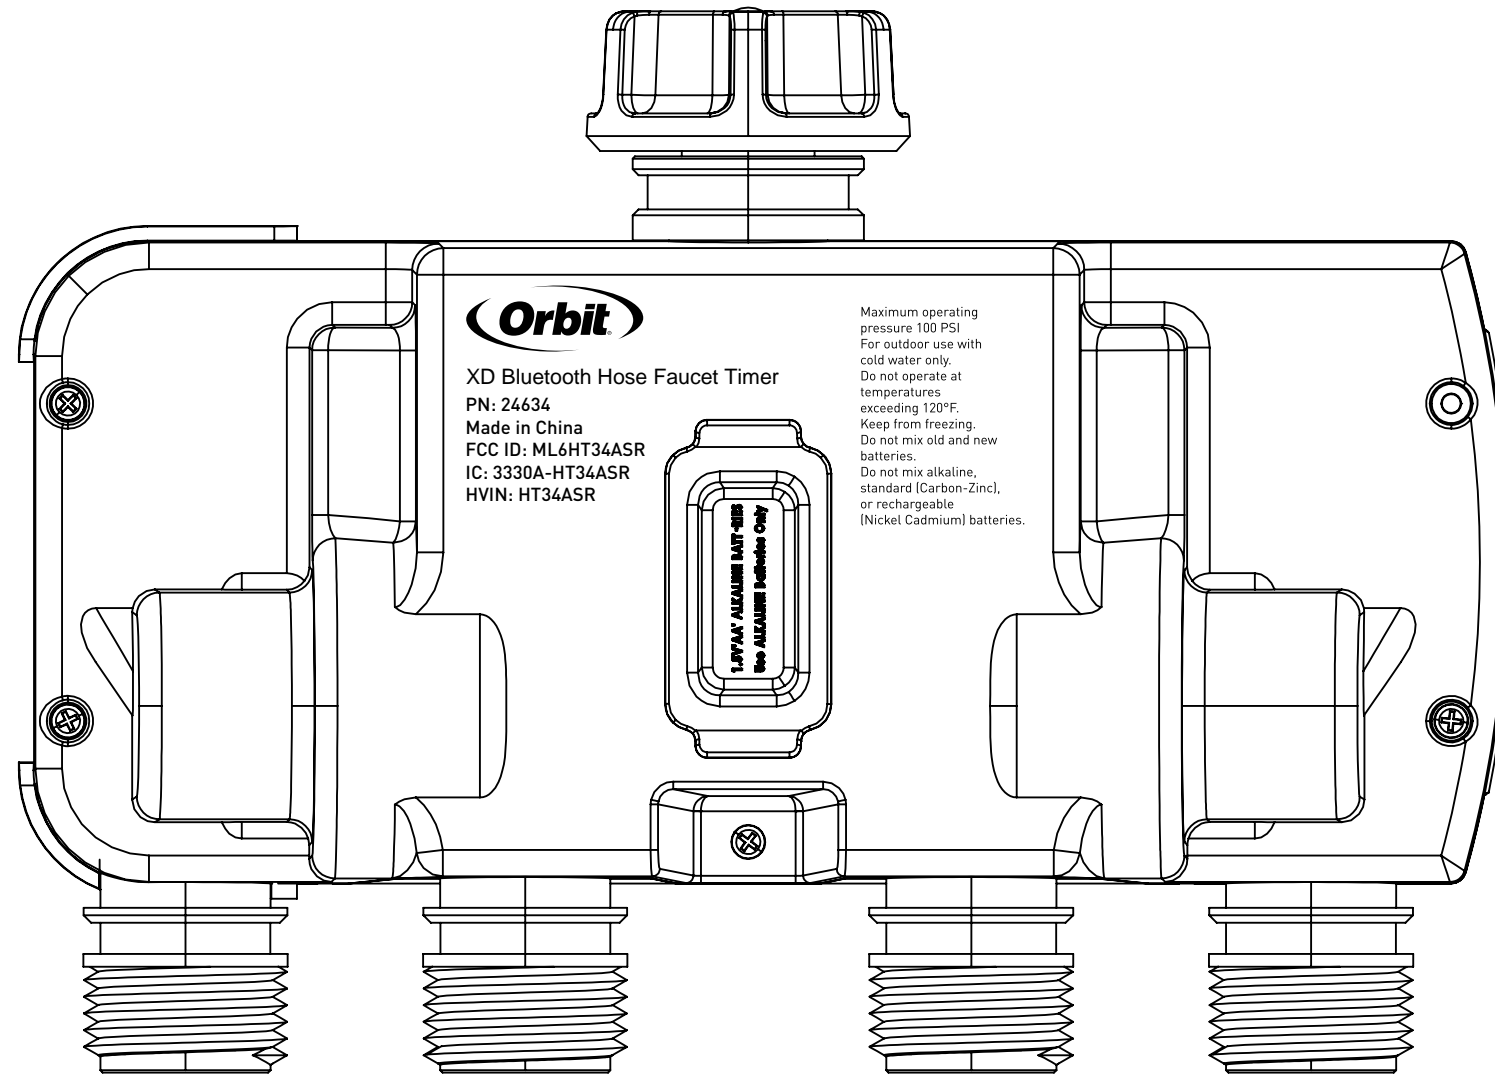

Label

To be printed in PMS White

XD Bluetooth Hose Faucet Timer

PN: 24634
Made in China
FCC ID: ML6HT34ASR
IC: 3330A-HT34ASR
HVIN: HT34ASR

Maximum operating pressure 100 PSI. For outdoor use with cold water only. Do not operate at temperatures exceeding 120°F. Keep from freezing. Do not mix old and new batteries. Do not mix alkaline, standard (Carbon-Zinc), or rechargeable (Nickel Cadmium) batteries.