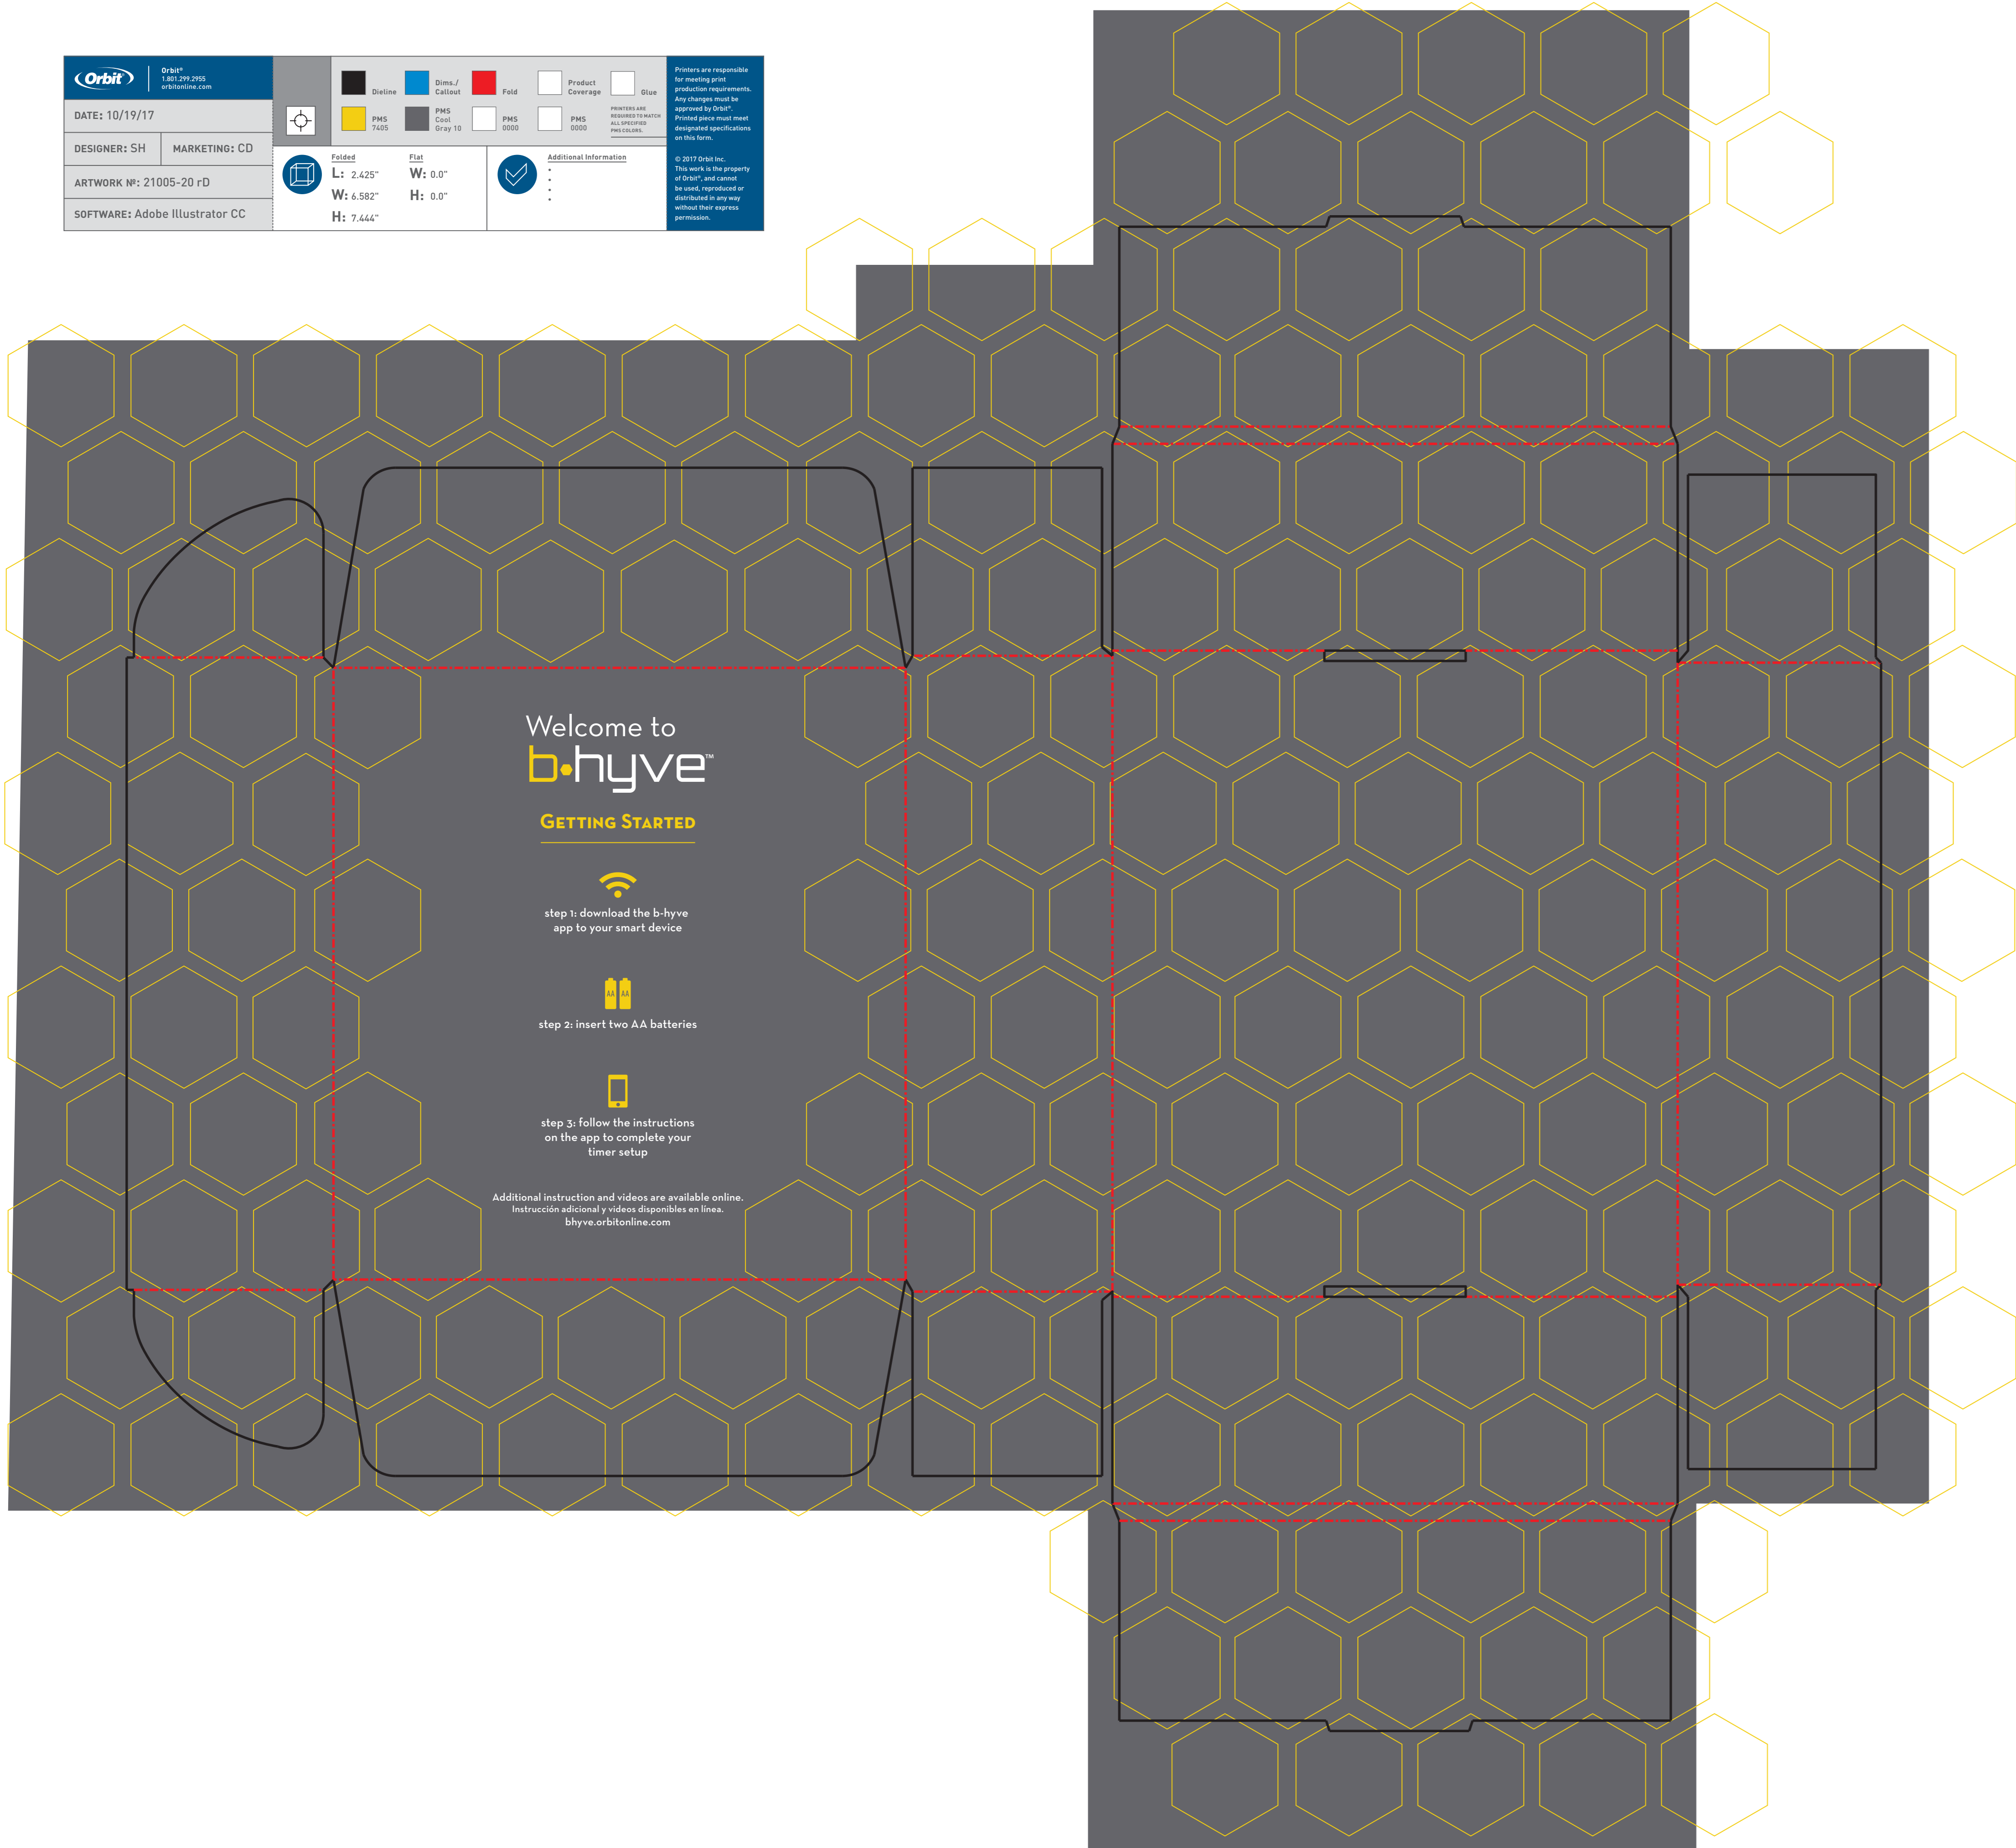

INSIDE VIEW