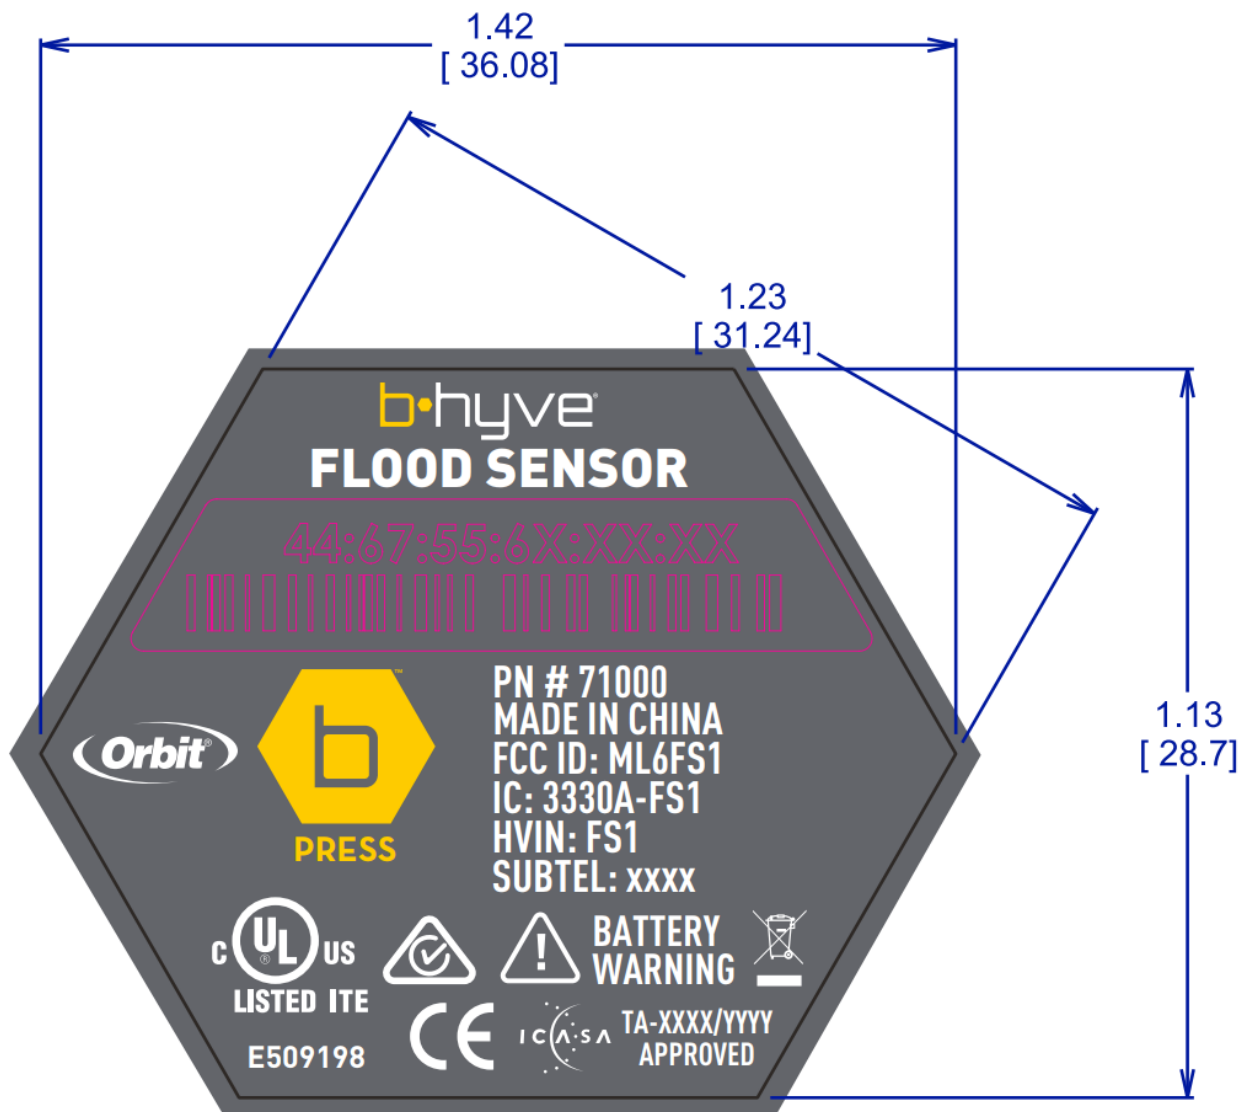

Irrigation Products, Inc.

Label Details and Label Location – b-hyve Flood Sensor

Label Format –

The Flood Sensor label format shows the details of the FCC ID, ISED ID and other pertinent information:

Irrigation Products, Inc.

Label Location –

The Label is placed on the back of the Flood Sensor in the location show here: