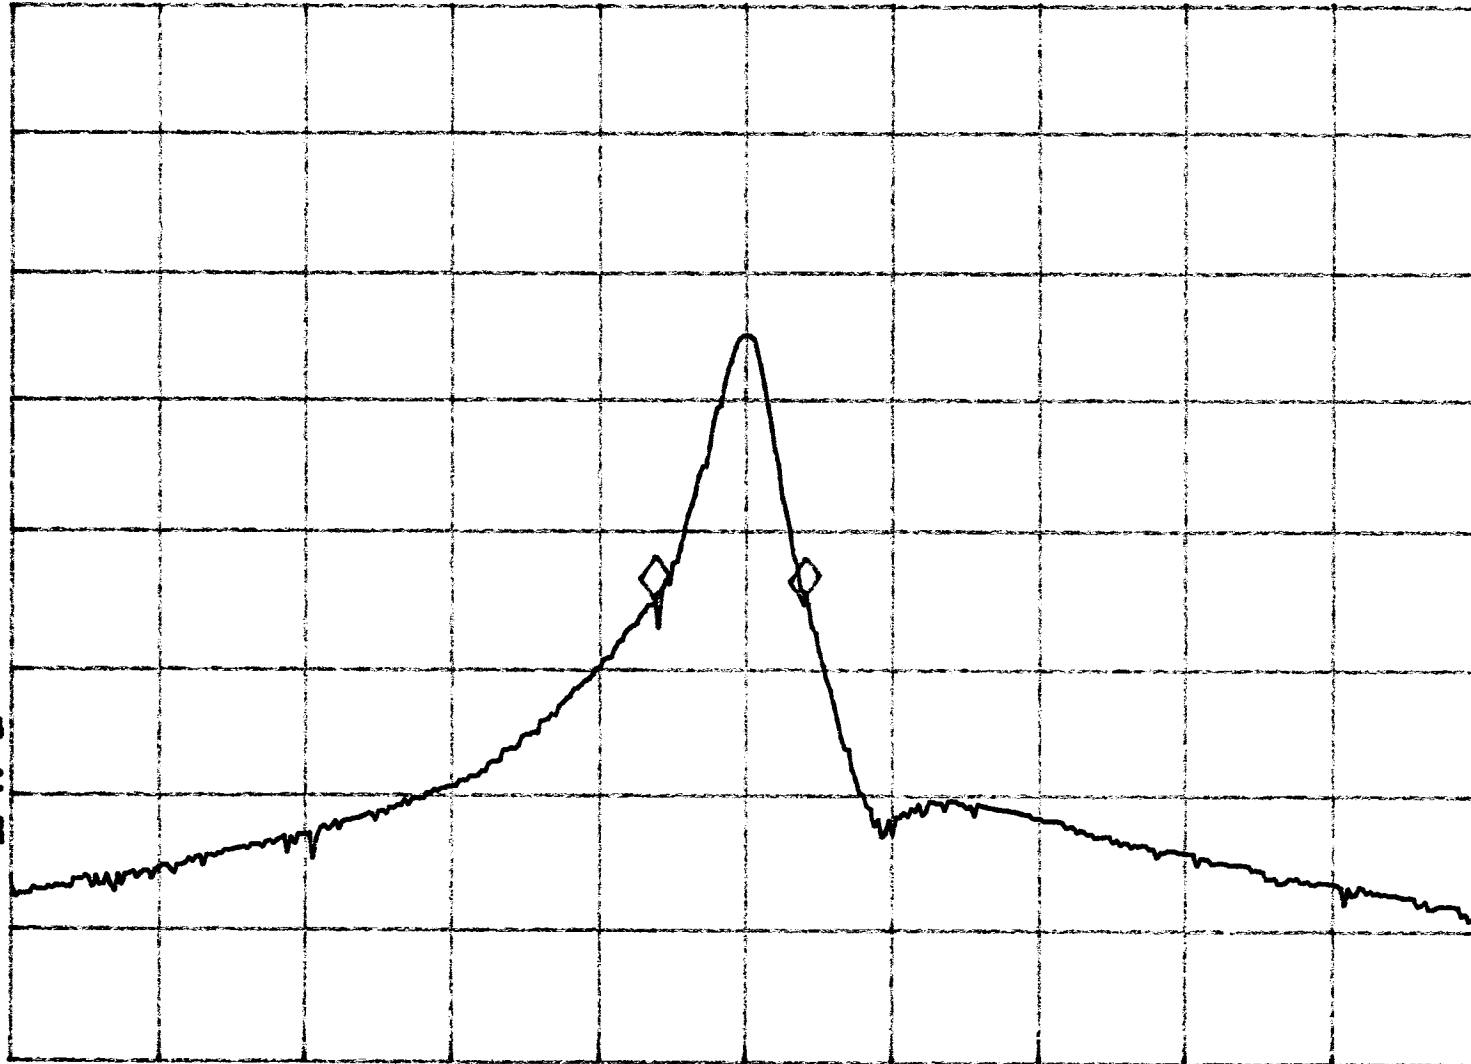

hp

MKR 51.3 KHz

REF 117.0 dB μ V

AT 20 dB

-.04 dB

PEAK
LOG
10
dB/

VA SB
SC FC
CORR

CENTER 314.9913 MHz

RES BW 10 KHz

VBW 10 KHz

SPAN 500.0 KHz

SWP 30.0 msec