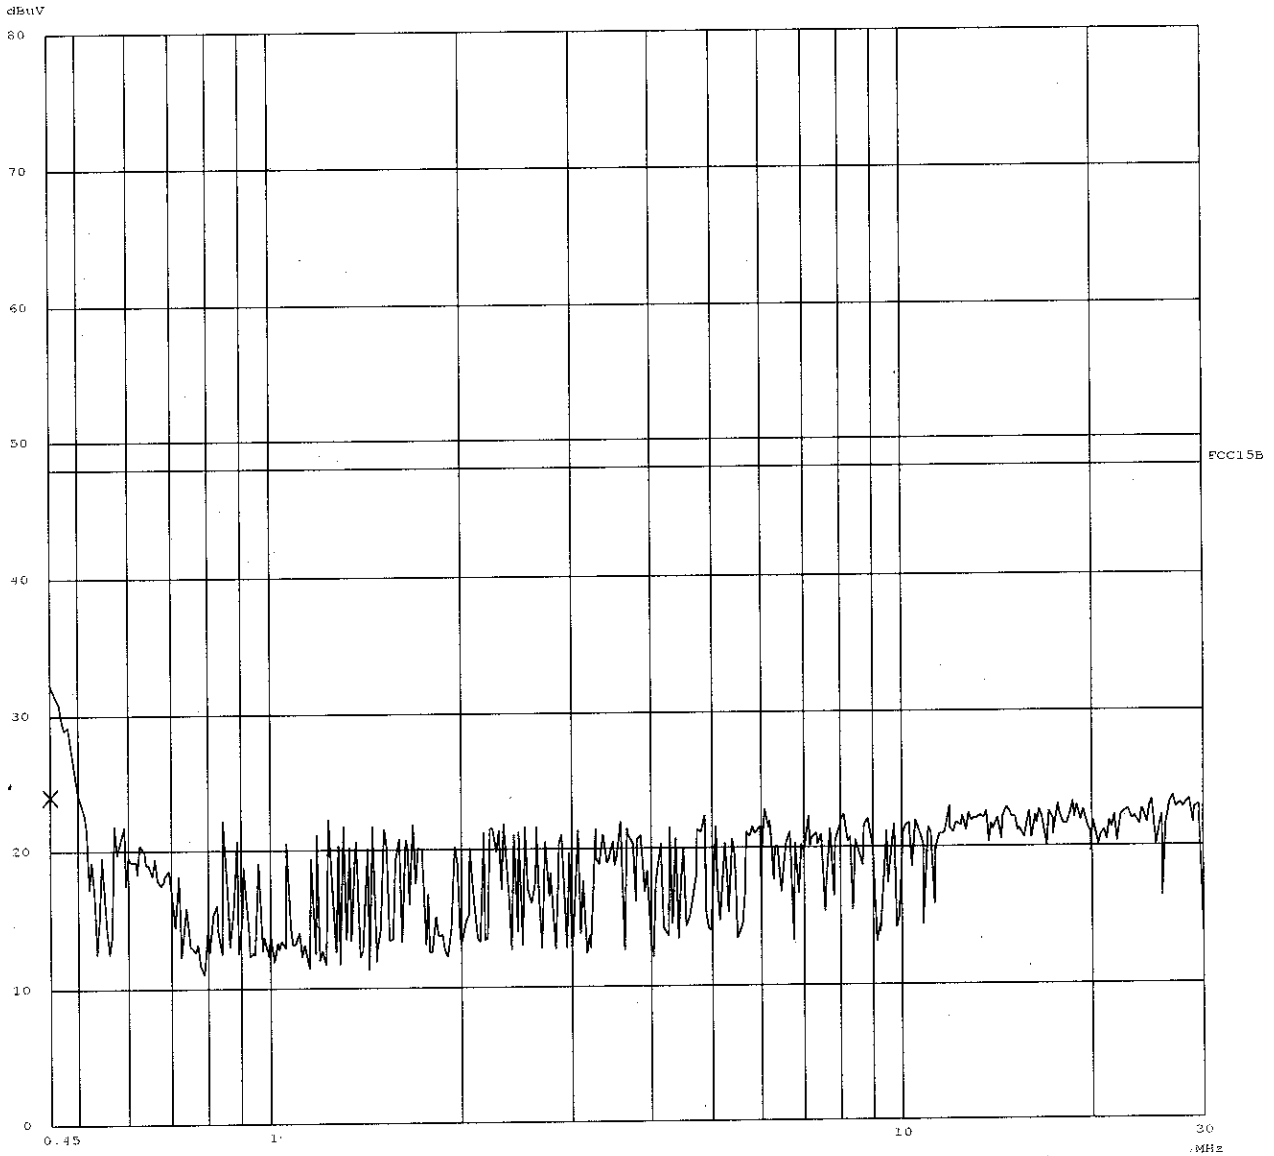

Tested By: Heng, Report No.: 99001973

Scan Settings (1 Range)

Frequencies			Receiver Settings					
Start	Stop	Step	IF BW	Detector	M-Time	Atten	Preamp	OPRge
450k	30M	5k	10k	PK	30ms	AUTO	LN OFF	60dB

Final Measurement:	Transducer No.	Start	Stop	Name
K QP	3	9k	30M	EI078

Meas Time: 1 s
 Subranges: 16
 Acc Margin: 20dB

ITS Intertek Testing Services

ETL Testing Laboratories

Report No.: 99001973

Tested By: Hong, Report No.: 99001973

Scan Settings (1 Range)

```
|----- Frequencies -----|----- Receiver Settings -----|
Start      Stop      Step      IF BW  Detector  M-Time  Atten  Preamp  OpRge
450k       30M       5k        10k    PK        20ms   AUTO  LN  OFF  60dB
Final Measurement Results:
```