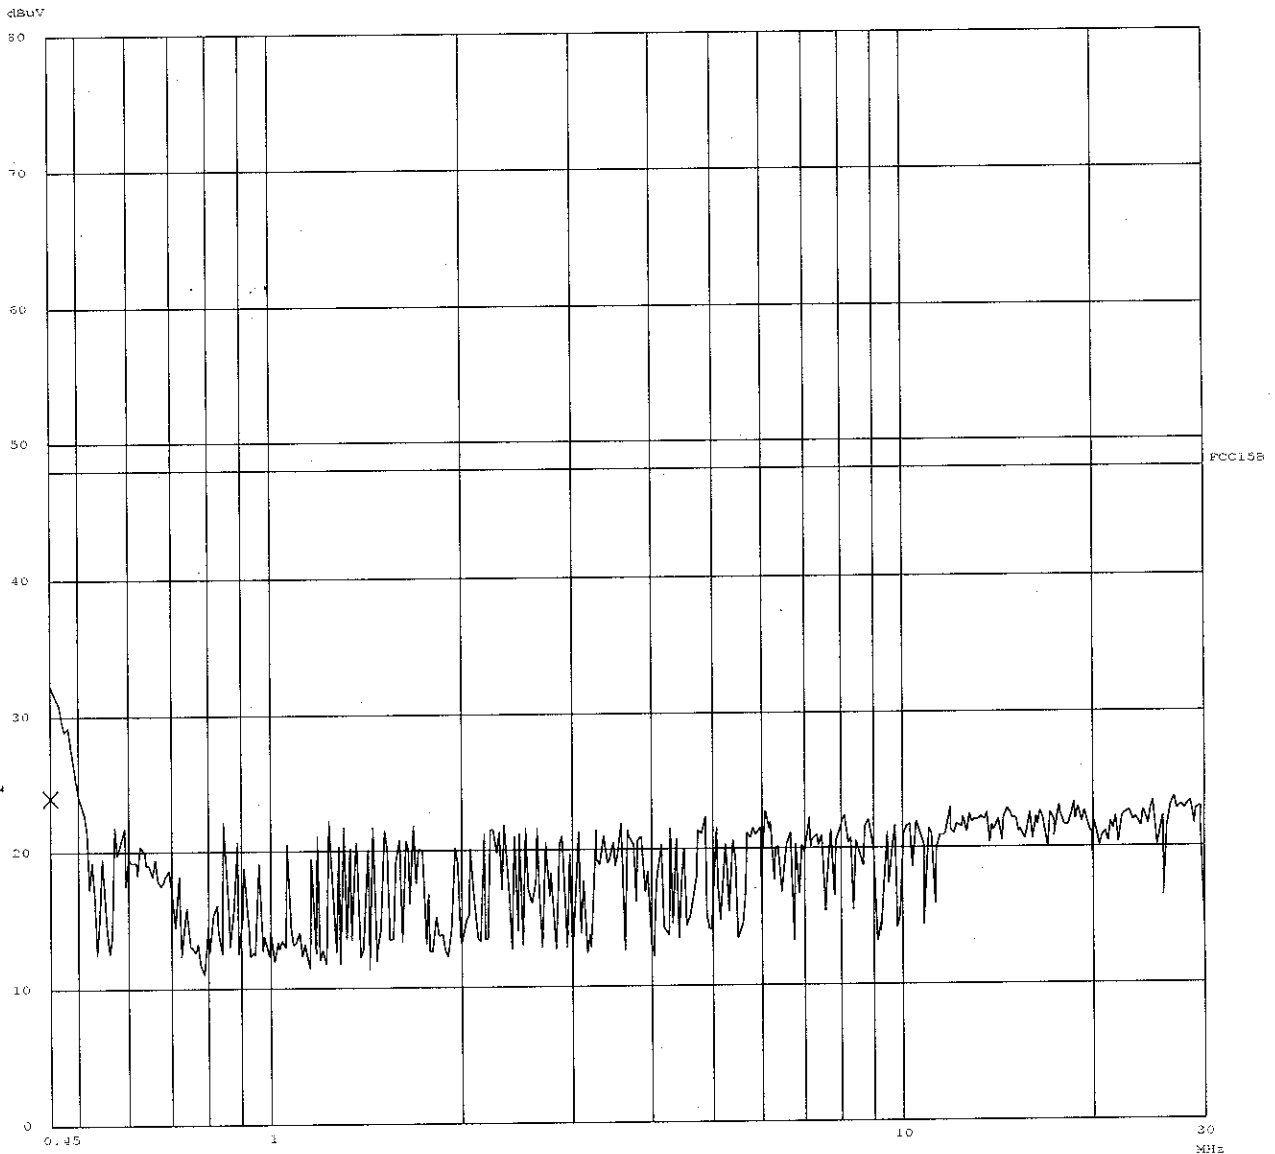

Tested By: Hong, Report No.: 99001971

Scan Settings (1 Range)

Frequencies			Receiver Settings					
Start	Stop	Step	IF BW	Detector	M-Time	Atten	Preamp	OpRge
450k	30M	5k	10K	PK	20ms	AUTO	EN	OFF 60dB

Final Measurement: X QP	Transducer No.	Start	Stop	Name
	3	9K	30M	EI078
Meas Time: 1 s				
Subranges: 16				
Acc Margin: 20dB				

Ctrl. No.: N/A

Tested By: Hong, Report No.: 99001971

Scan Settings (1 Range)

```
|----- Frequencies -----||----- Receiver Settings -----|
Start      Stop      Step      IF BW  Detector  M-Time  Atten  Preamp  OpRge
450k      30M      5k        10k    PK        20ms   AUTO  LN  OFF  60dB
```

Final Measurement Results:

Frequency	QP Level	QP Limit
MHz	dBuV	dBuV
0.45000	24.0	48.0

* Limit exceeded

Ctrl. No.: *N/A*