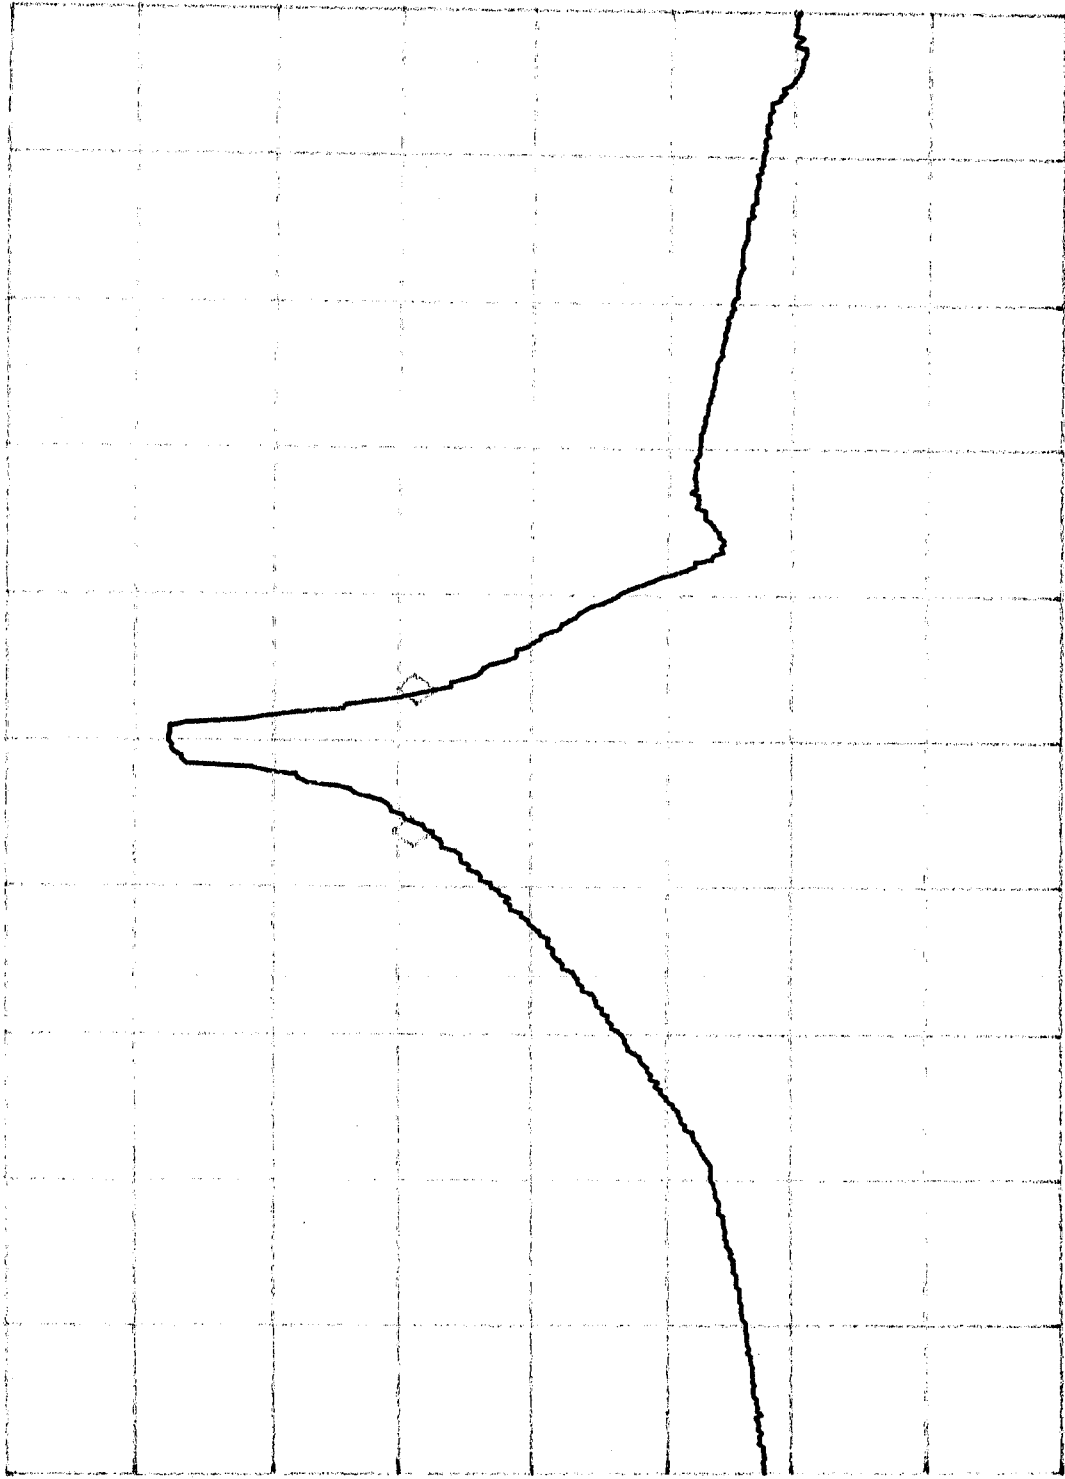

hp

MKR 98 KHZ
- .27 dB

REF 120.0 dBμV AT 30 dB

PEAK

LOG

10

dB/

MA SB
SC FC
CORR

CENTER 314.913 MHZ

RES BW 10 KHZ

#VBW 30 KHZ

SPAN 1.000 MHZ

#SWP 100 msec