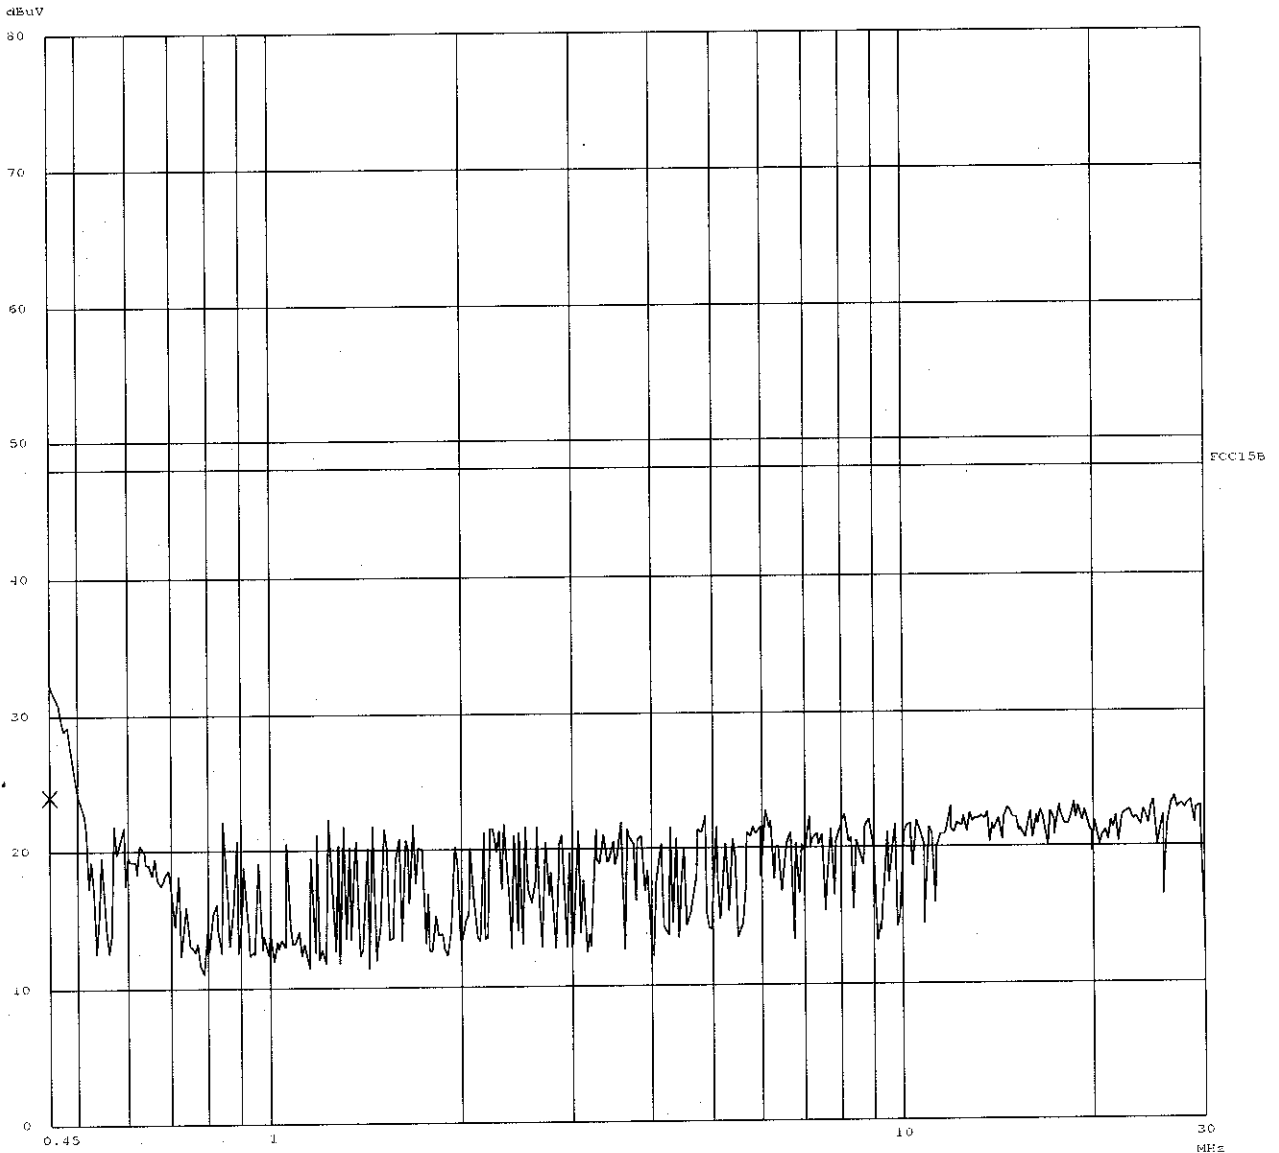

Tested By: Hong, Report No.: 99001972

Scan Settings (1 Range)

Frequencies			Receiver Settings					
Start	Stop	Step	IF BW	Detector	M-Time	Atten	Preamp	OpRge
450k	30M	5k	10k	PK	20ms	AUTO	LN OFF	60dB

Final Measurement:	X	QP	Transducer No.	Start	Stop	Name
			3	9k	30M	EI078
Meas Time:	1	s				
Subranges:	16					
Acc Margin:	20dB					

Tested By: Hong, Report No.: 99001972

Scan Settings (1 Range)

Frequencies			Receiver Settings					
Start	Stop	Step	IF BW	Detector	M-Time	Atten	Preamp	OpRge
450k	30M	5k	10k	PK	20ms	AUTO	LN OFF	60dB

Final Measurement Results: