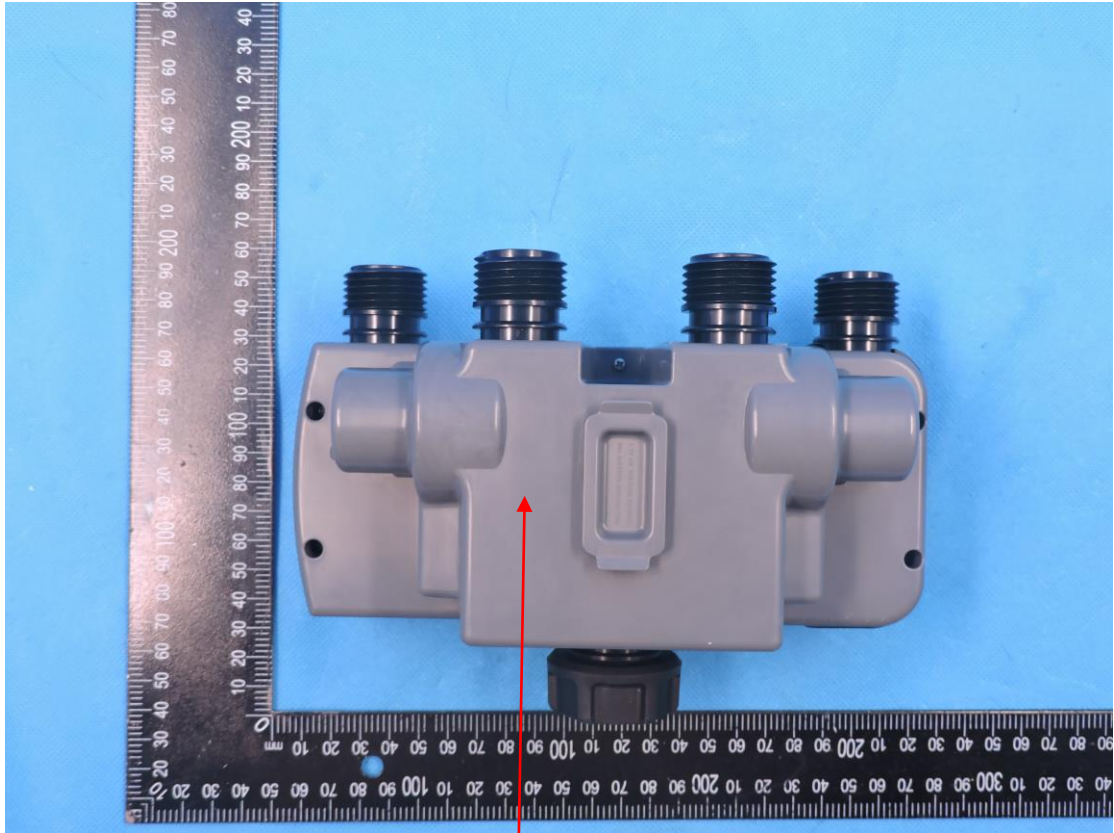

FCC/IC Label

B-HYVE XD BLUETOOTH HOSE
FAUCET TIMER

HVIN: HT34BT

FCC ID: ML6-HT34BT

IC: 3330A-HT34BT

40mm*30mm

Screen printing