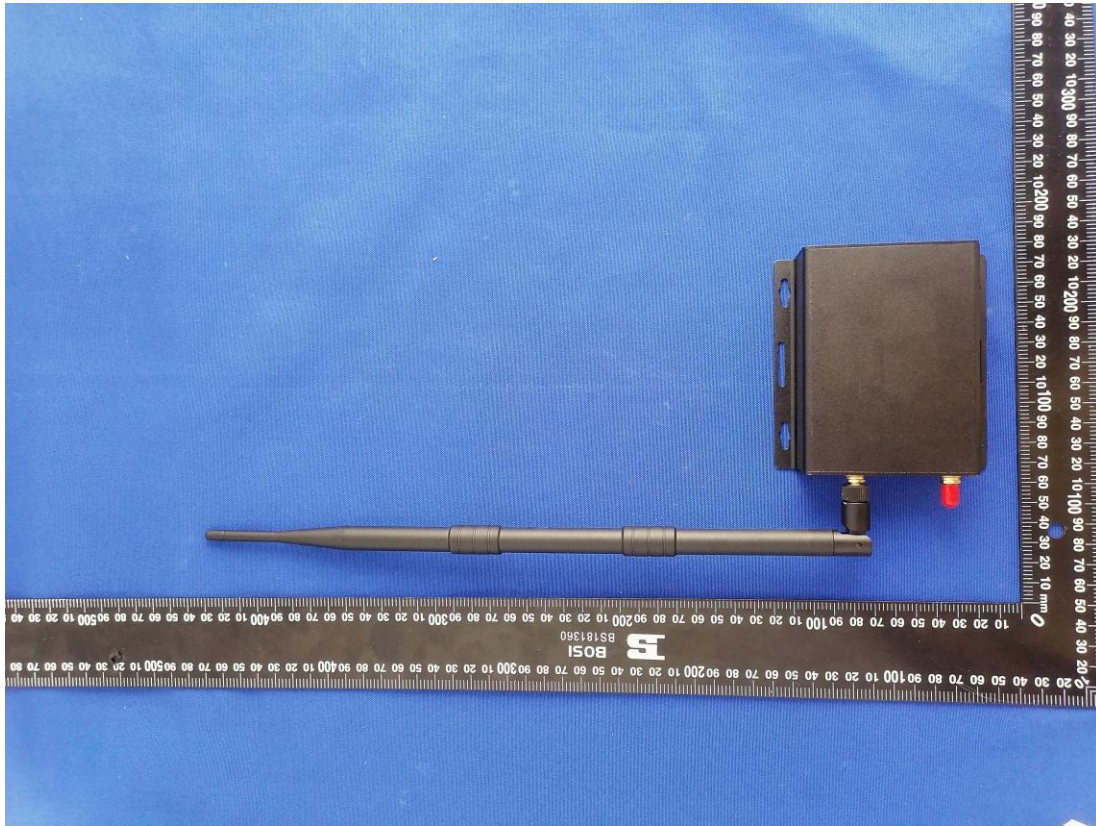

EUT EXTERNAL PHOTOS

FRONT VIEW OF EUT

FRONT VIEW OF EUT

BACK VIEW OF EUT

OUTSIDE VIEW OF EUT

OUTSIDE VIEW OF EUT

OUTSIDE VIEW OF EUT

OUTSIDE VIEW OF EUT

Accessory-Power Adapter

CLOSE-UP

Adapter plug-UP Type

Adapter plug-US Type

Adapter plug-UK Type

Adapter plug-AU Type

RJ45 Cable

Antenna