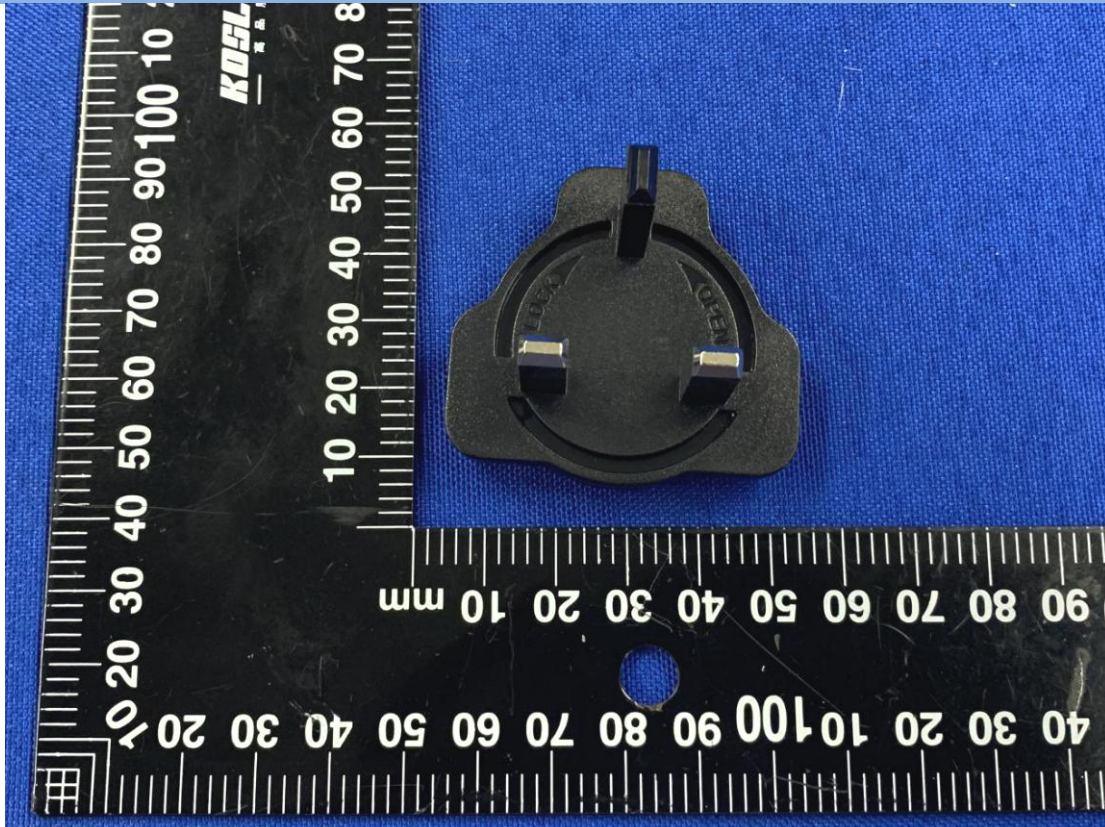

Accessory-Power Adapter

CLOSE-UP

Adapter plug-UP Type

Adapter plug-US Type

Adapter plug-UK Type

Adapter plug-AU Type

RJ45 Cable

Antenna