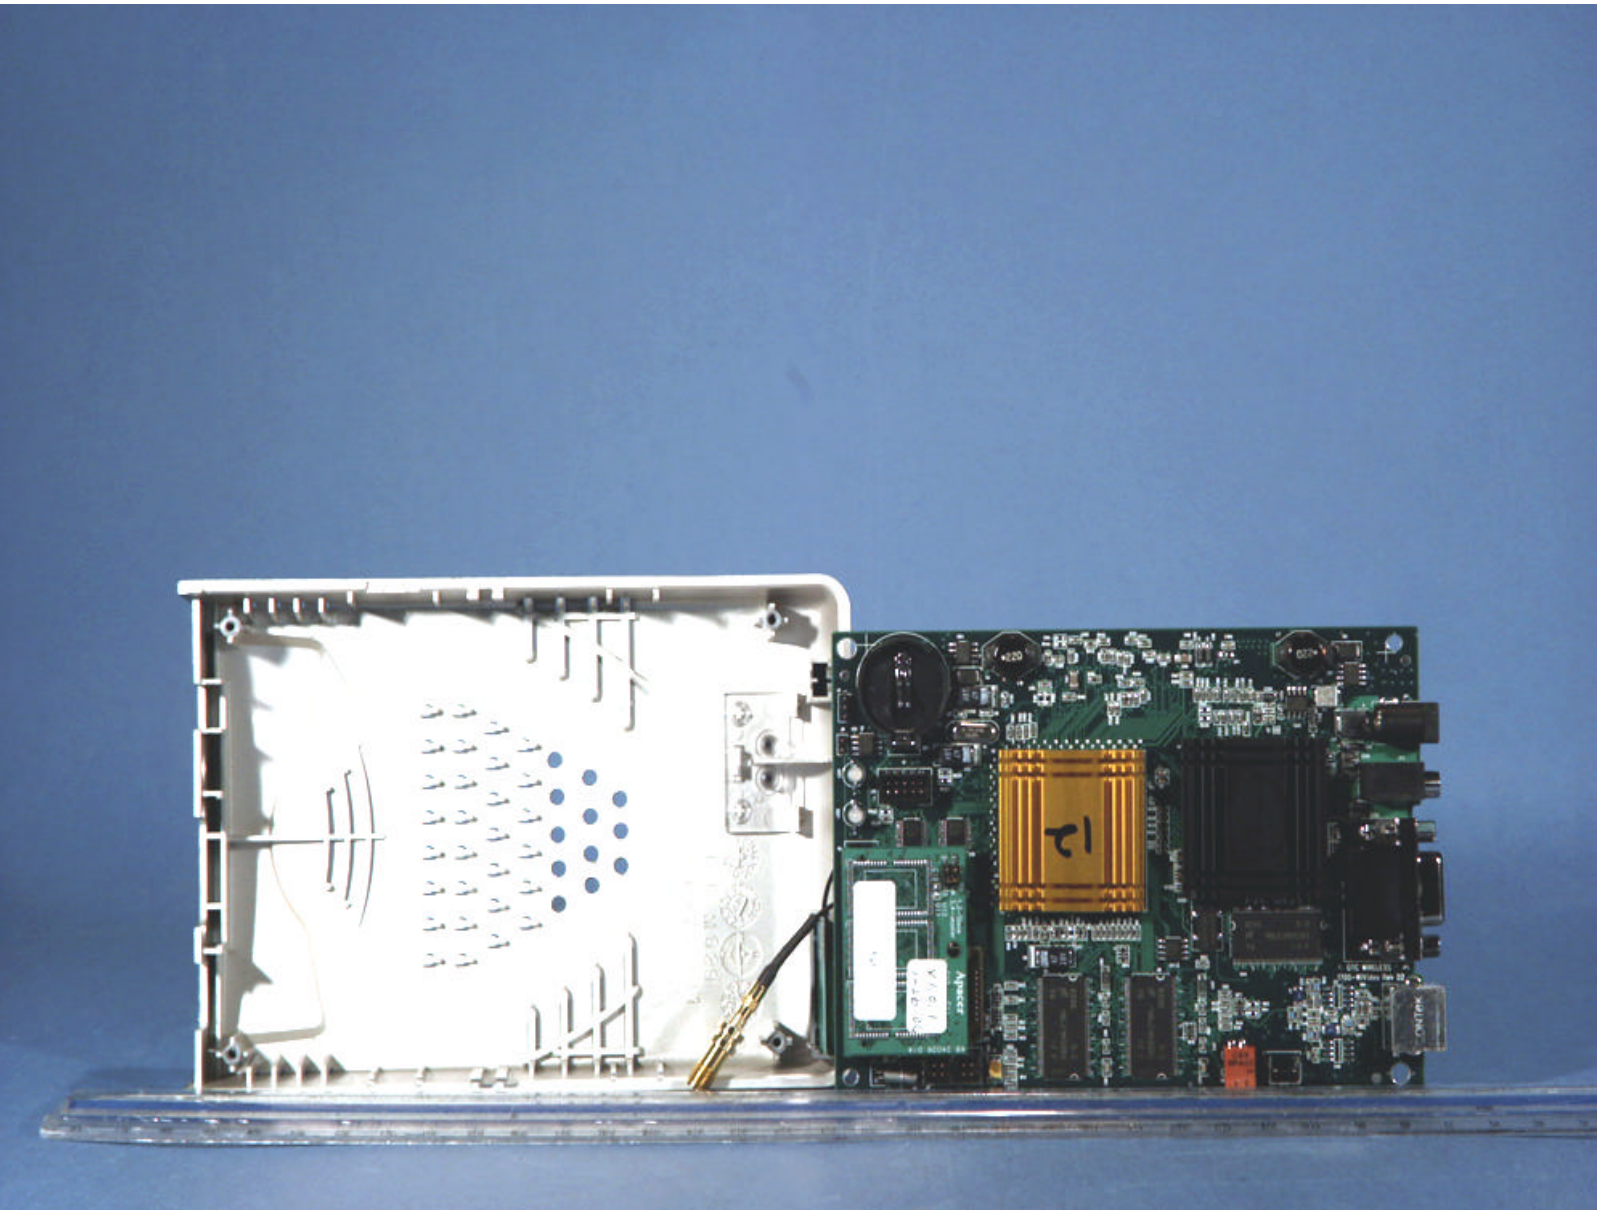

FOXCONN

XG-600V02
2002.12.23
70-090003-02

IEEE 802.11G MINI PCI
FCC ID:M4Y-XG-600
MODEL:XG-600
HW:V0.2
MAC:0060B3-13991D
XG60034NU94914
CVD205002-02333

 PCTEST Professional Test Equipment Sales	OTC FCC ID: MKZWLETVIDEO	EUT Photographs
© 2004 PCTEST Lab.	Wireless Projector/ Monitor Adapter	Model: WLET_video

 © 2004 PCTEST Lab.	OTC FCC ID: MKZWUETVIDEO	EUT Photographs
	Wireless Projector/ Monitor Adapter	Model: WUJET .video

 <p>PCTEST Professional Camera Technology Test Lab</p>	<p>OTC FCC ID: MKZWUETVIDEO</p>	<p>EUT Photographs</p>
<p>© 2004 PCTEST Lab.</p>	<p>Wireless Projector/ Monitor Adapter</p>	<p>Model: WUJET.video</p>