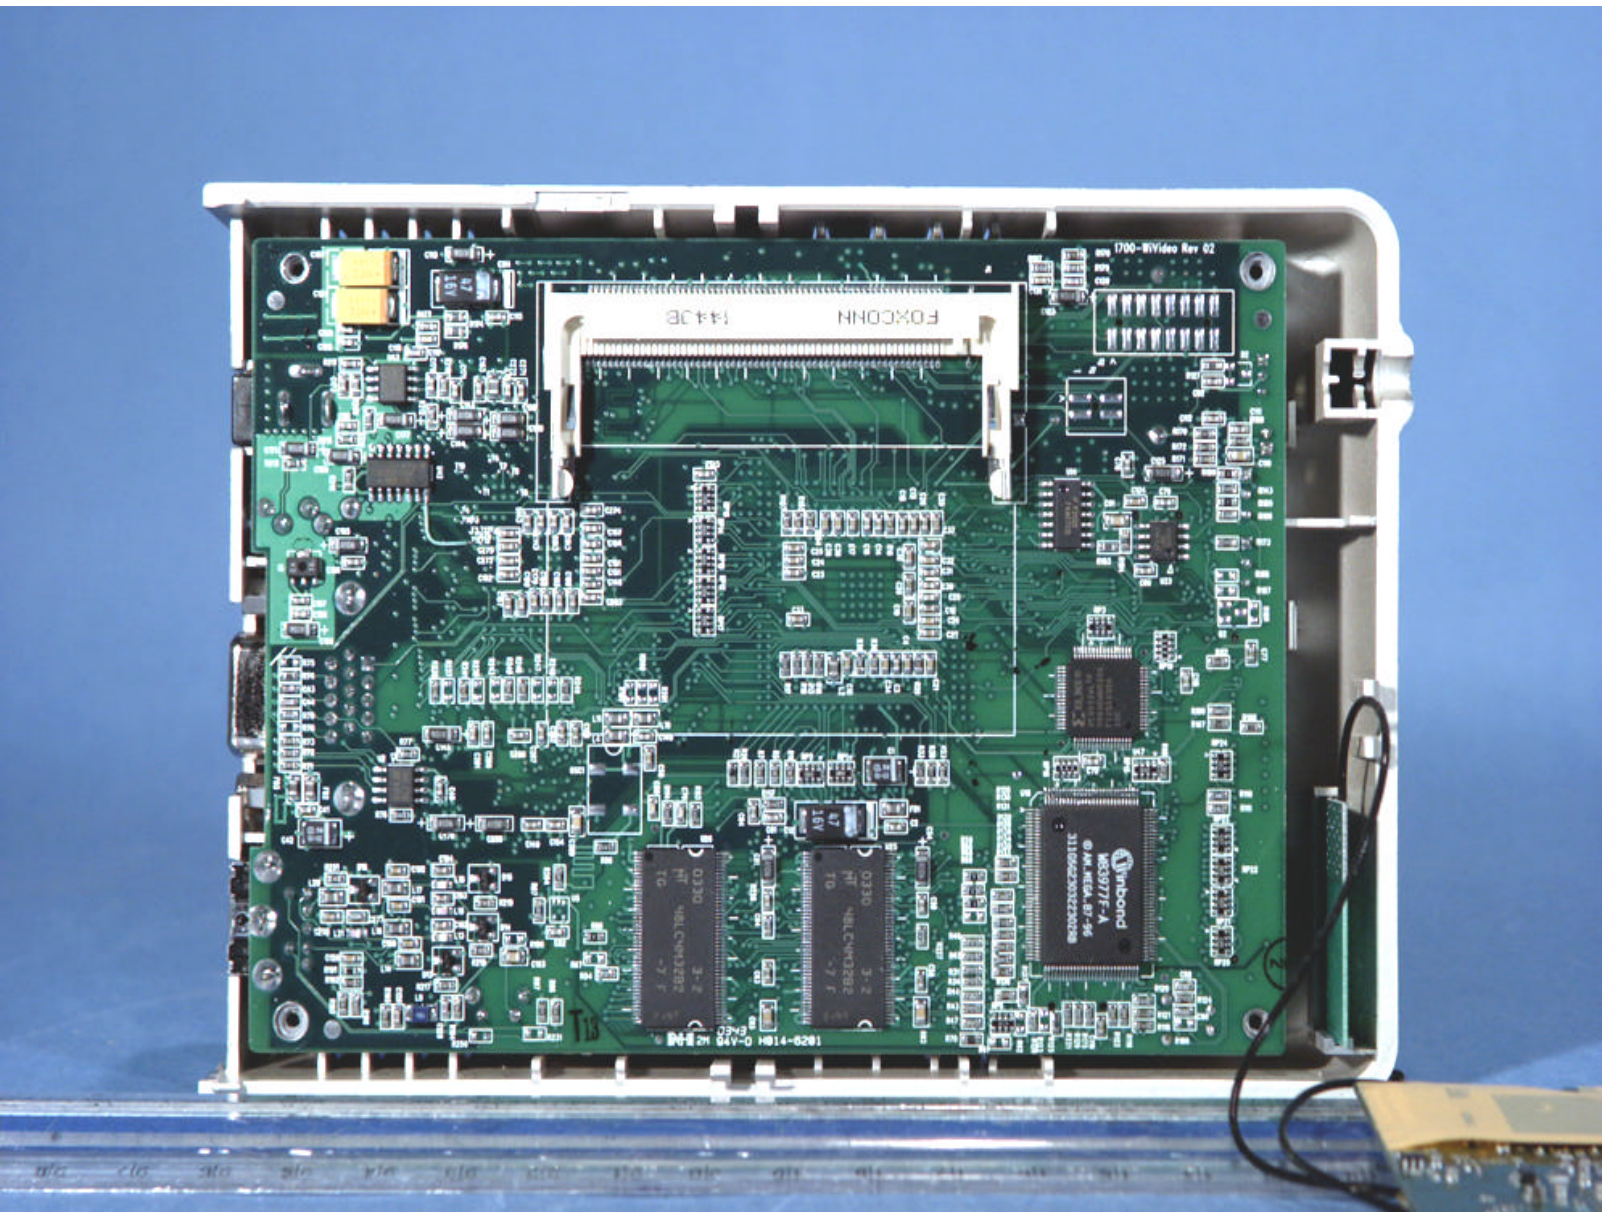

FOXCONN

XG-600V02
2002.12.23
70-090003-02

IEEE 802.11G MINI PCI
FCC ID:M4Y-XG-600
MODEL:XG-600
HW:V0.2
MAC:0060B3-13991D
XG60034NU94914
CVD205002-02333

 PCTEST Professional Test Equipment Sales	OTC FCC ID: MKZWLETVIDEO	EUT Photographs
© 2004 PCTEST Lab.	Wireless Projector/ Monitor Adapter	Model: WLET_video

 © 2004 PCTEST Lab.	OTC FCC ID: MKZWUETVIDEO	EUT Photographs
	Wireless Projector/ Monitor Adapter	Model: WUJET .video

 <p>PCTEST Professional Camera Technology Test Lab</p>	<p>OTC FCC ID: MKZWUETVIDEO</p>	<p>EUT Photographs</p>
<p>© 2004 PCTEST Lab.</p>	<p>Wireless Projector/ Monitor Adapter</p>	<p>Model: WUJET.video</p>