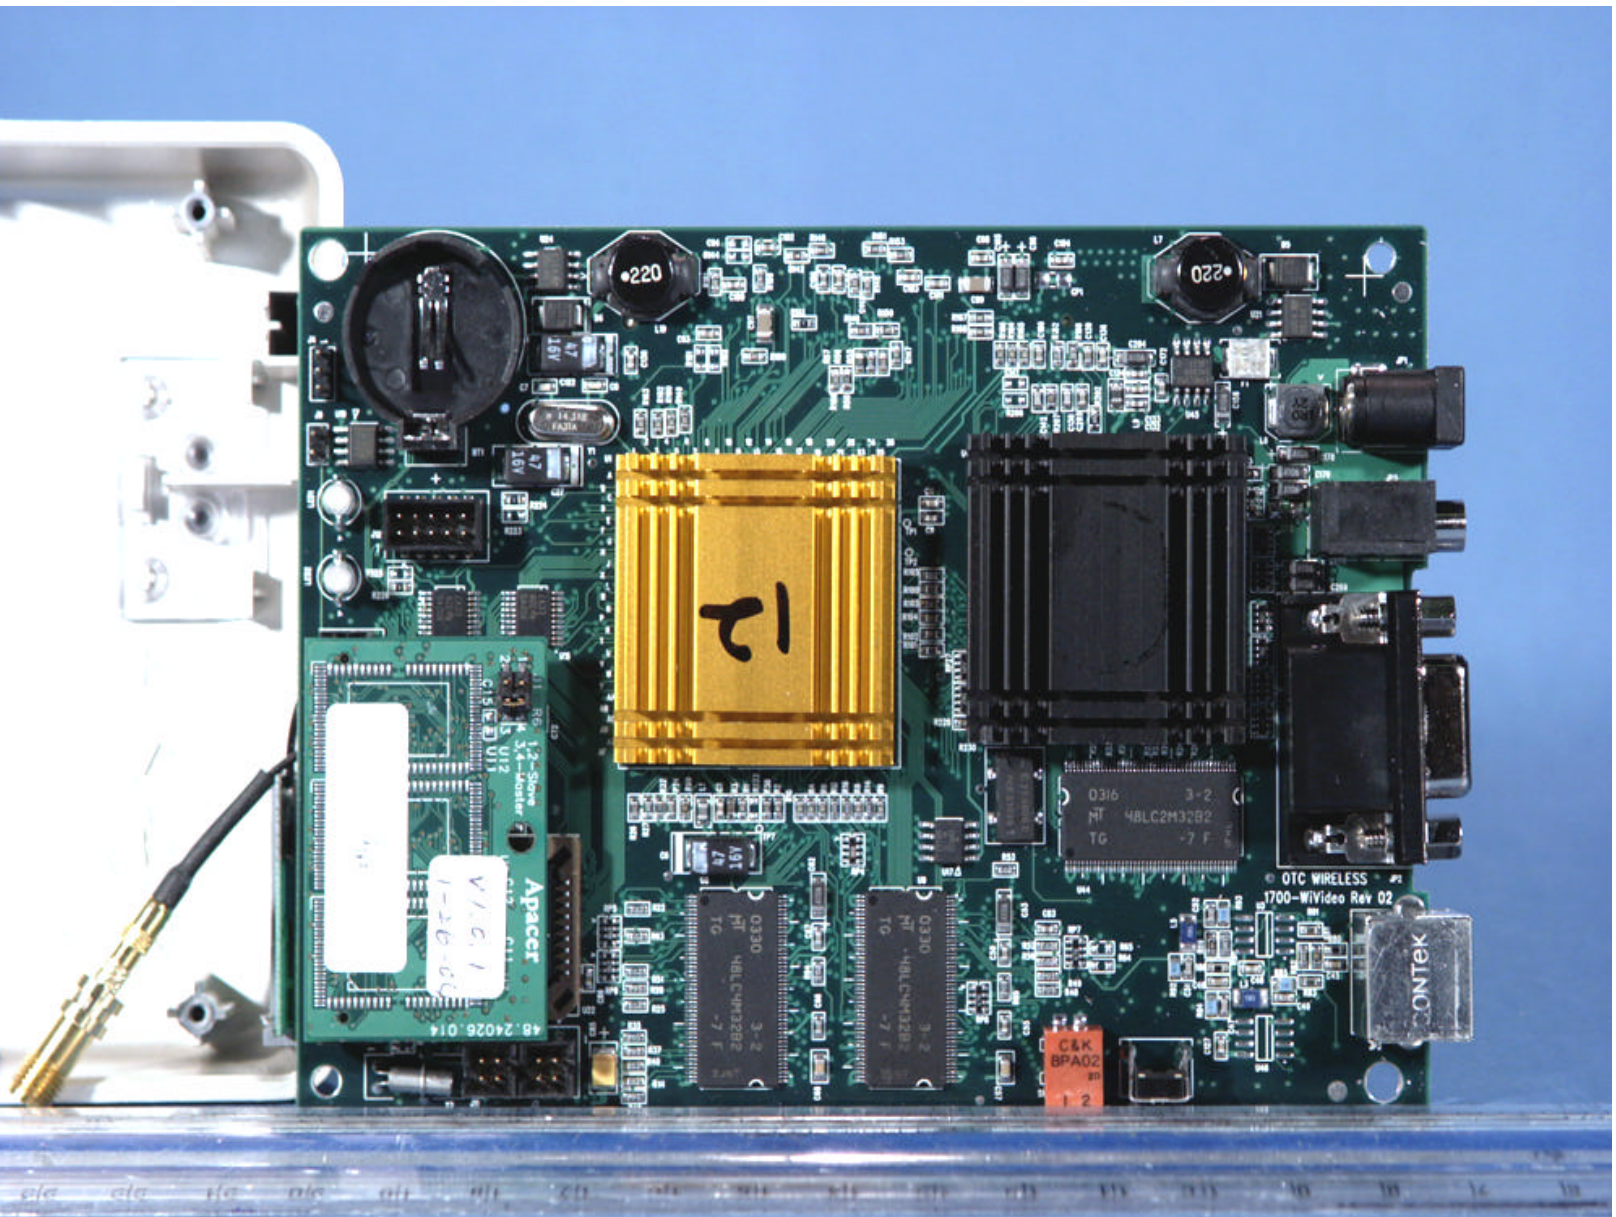

FOXCONN

XG-600V02
2002.12.23
70-090003-02

IEEE 802.11G MINI PCI
FCC ID:M4Y-XG-600
MODEL:XG-600
HW:V0.2
MAC:0060B3-13991D
XG60034NU94914
CVD205002-02333

 PCTEST Professional Test Equipment Sales	OTC FCC ID: MKZWLETVIDEO	EUT Photographs
© 2004 PCTEST Lab.	Wireless Projector/ Monitor Adapter	Model: WLET_video

 © 2004 PCTEST Lab.	OTC FCC ID: MKZWUETVIDEO	EUT Photographs
	Wireless Projector/ Monitor Adapter	Model: WUJET .video

 <p>PCTEST Professional Camera Technology Test Lab</p>	<p>OTC FCC ID: MKZWUETVIDEO</p>	<p>EUT Photographs</p>
<p>© 2004 PCTEST Lab.</p>	<p>Wireless Projector/ Monitor Adapter</p>	<p>Model: WUJET.video</p>