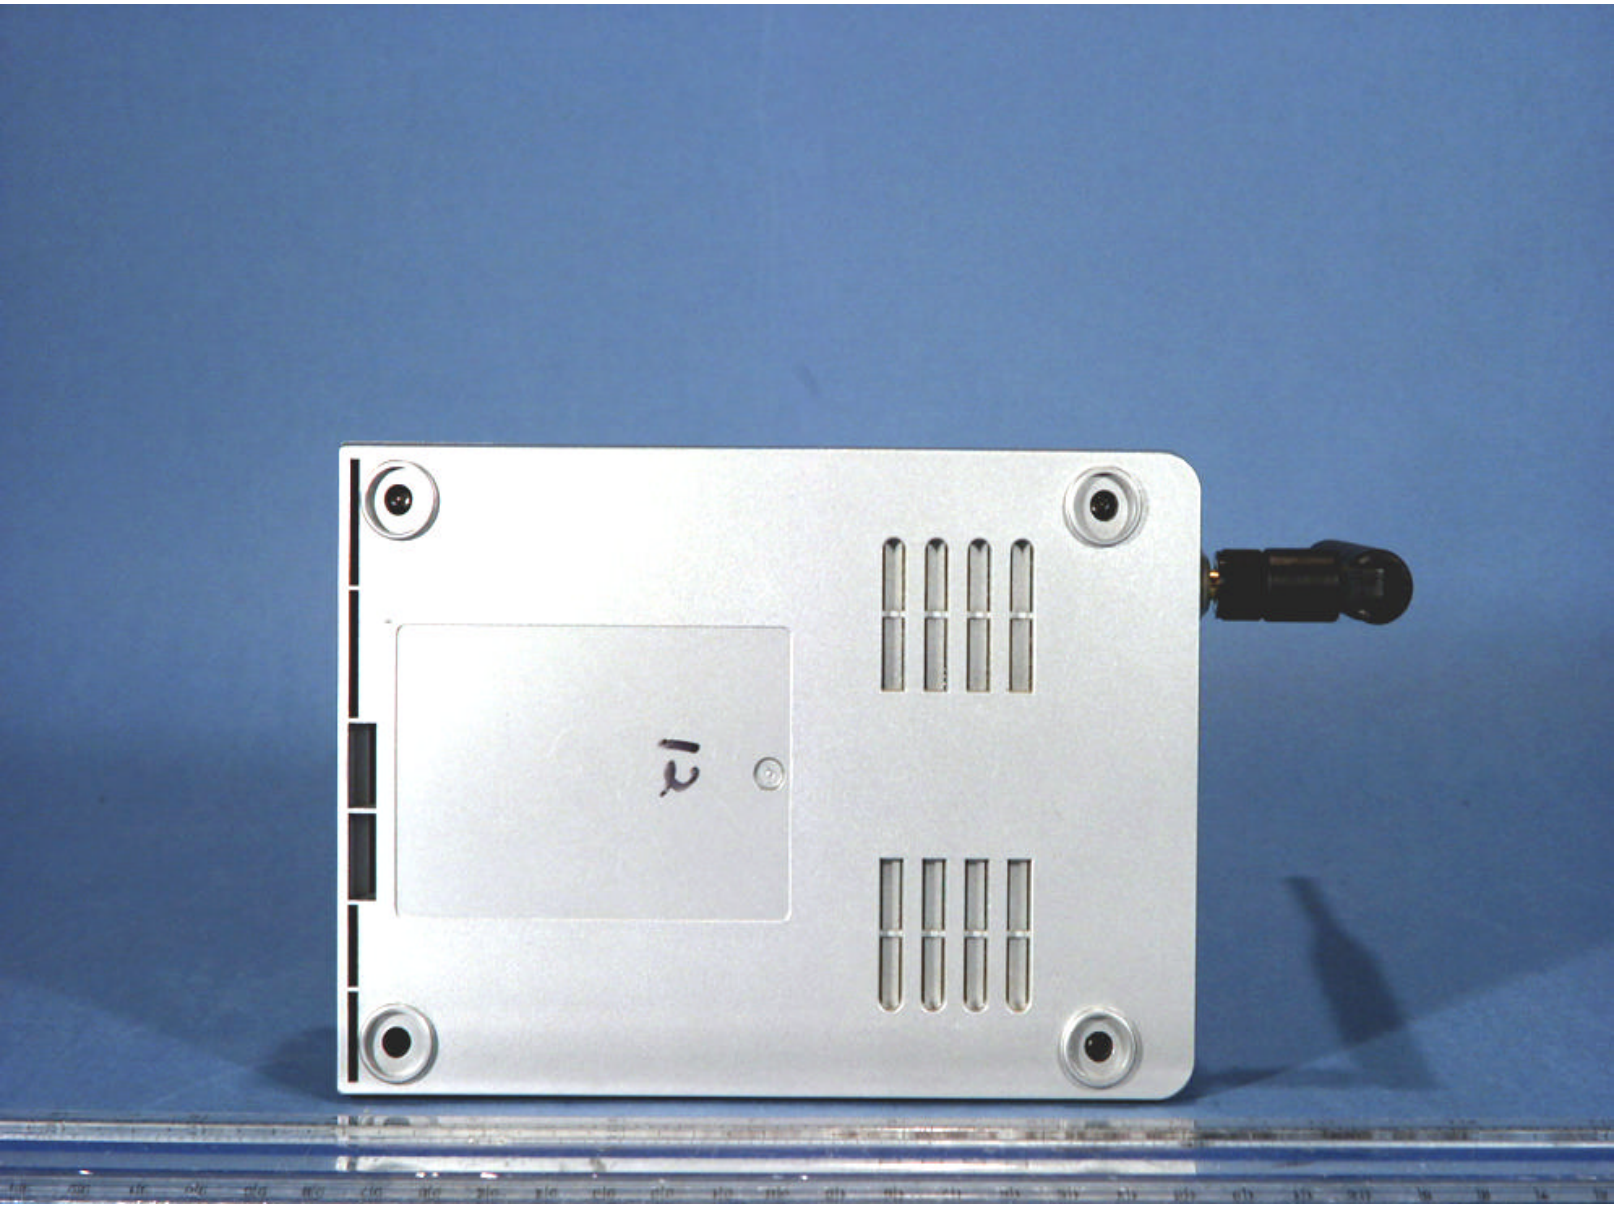

 PCTEST Professional Calibration, Verification & Lab	OTC FCC ID: MKZWILETVIDEO	EUT Photographs
© 2004 PCTEST Lab.	Wireless Projector/ Monitor Adapter	Model: WILET. video

 PCTEST Professional Calibration, Verification & Lab	OTC FCC ID: MKZWUETVIDEO	EUT Photographs
© 2004 PCTEST Lab.	Wireless Projector/ Monitor Adapter	Model: WUJET .video

 PCTEST Professional Calibration, Verification, & Lab	OTC FCC ID: MKZWILETVIDEO	EUT Photographs
© 2004 PCTEST Lab.	Wireless Projector/ Monitor Adapter	Model: WILET. video