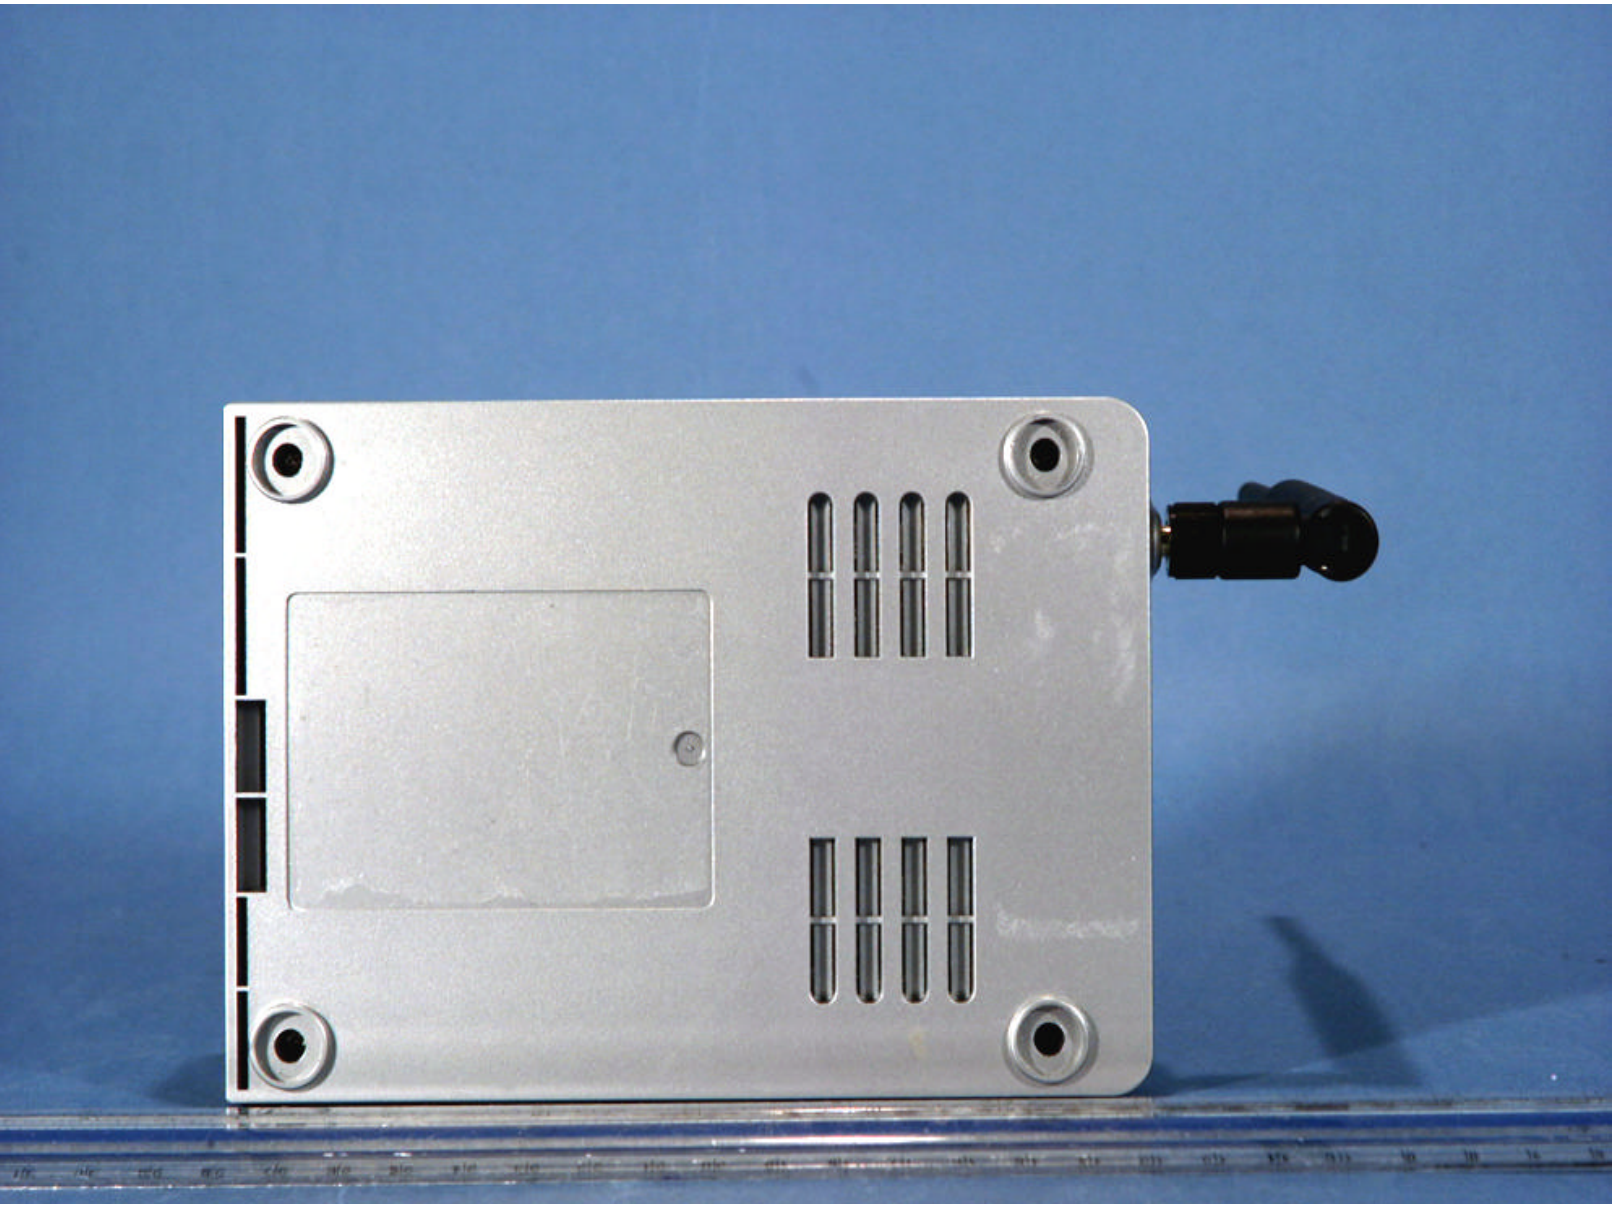

© 2004 PCTEST Lab.

OTC FCC ID: MKZWJET11G

Wireless Projector/ Monitor Adapter

EUT Photographs

Model: WIJET-G