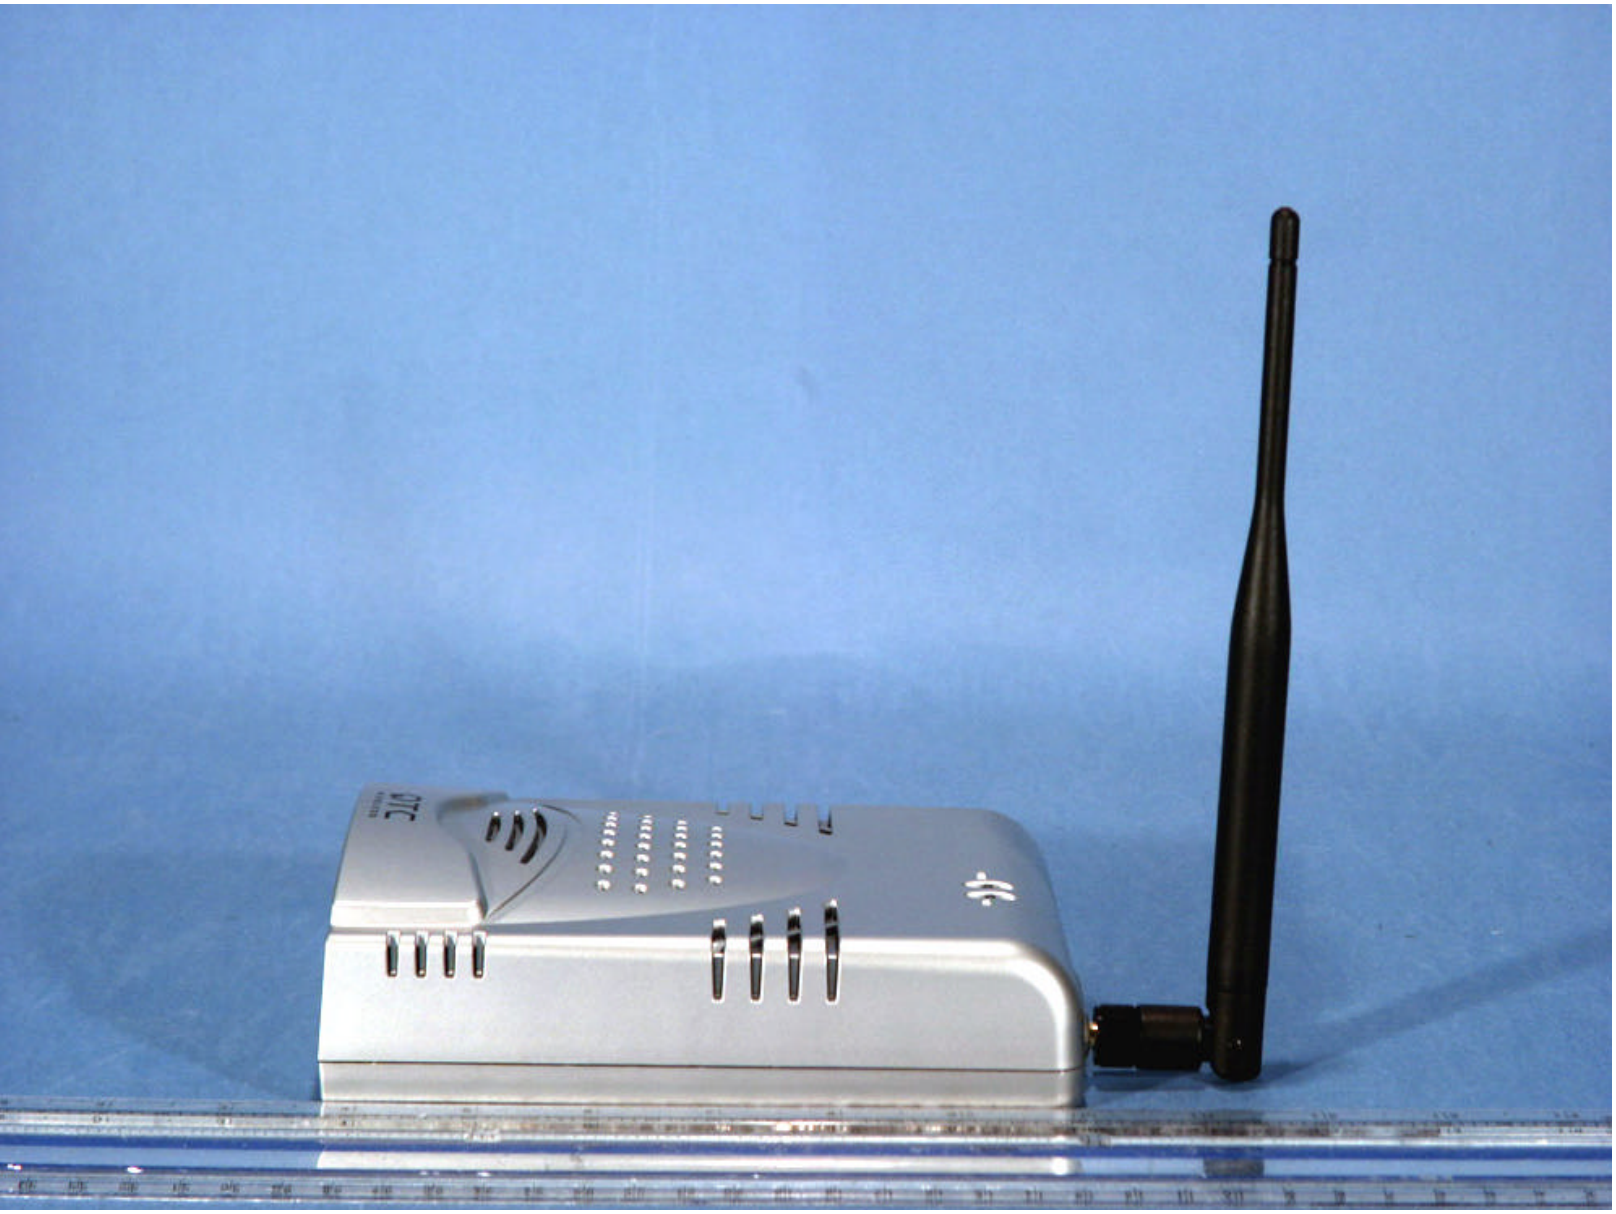

 PCTEST PROJECTOR/ MONITOR ADAPTER LAB	OTC FCC ID: MKZWJET11G	EUT Photographs
© 2004 PCTEST Lab.	Wireless Projector/ Monitor Adapter	Model: WIJET-G

 Professional Testing Services, Inc. © 2004 PCTEST Lab.	OTC FCC ID: MKZWJET11G Wireless Projector/ Monitor Adapter	EUT Photographs Model: WIJET-G
--	---	-----------------------------------

PCTEST™
Professional Calibration, Verification & Lab™

© 2004 PCTEST Lab.

OTC FCC ID: MKZWJET11G

Wireless Projector/ Monitor Adapter

EUT Photographs

Model: WIJET-G