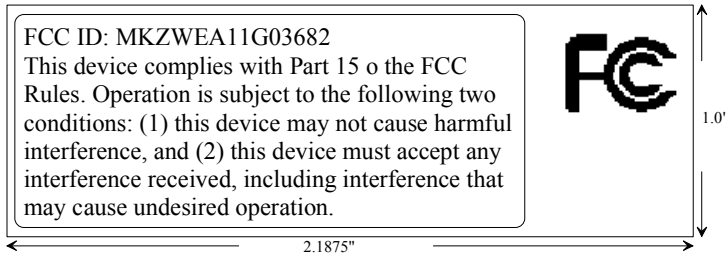

## EXHIBIT A - FCC ID LABEL INFORMATION

---

### Proposed FCC ID Label

Specifications: Text is black or white in color and is left justified. Labels are silk-screened and shall be “permanently affixed” at a conspicuous location on the EUT.