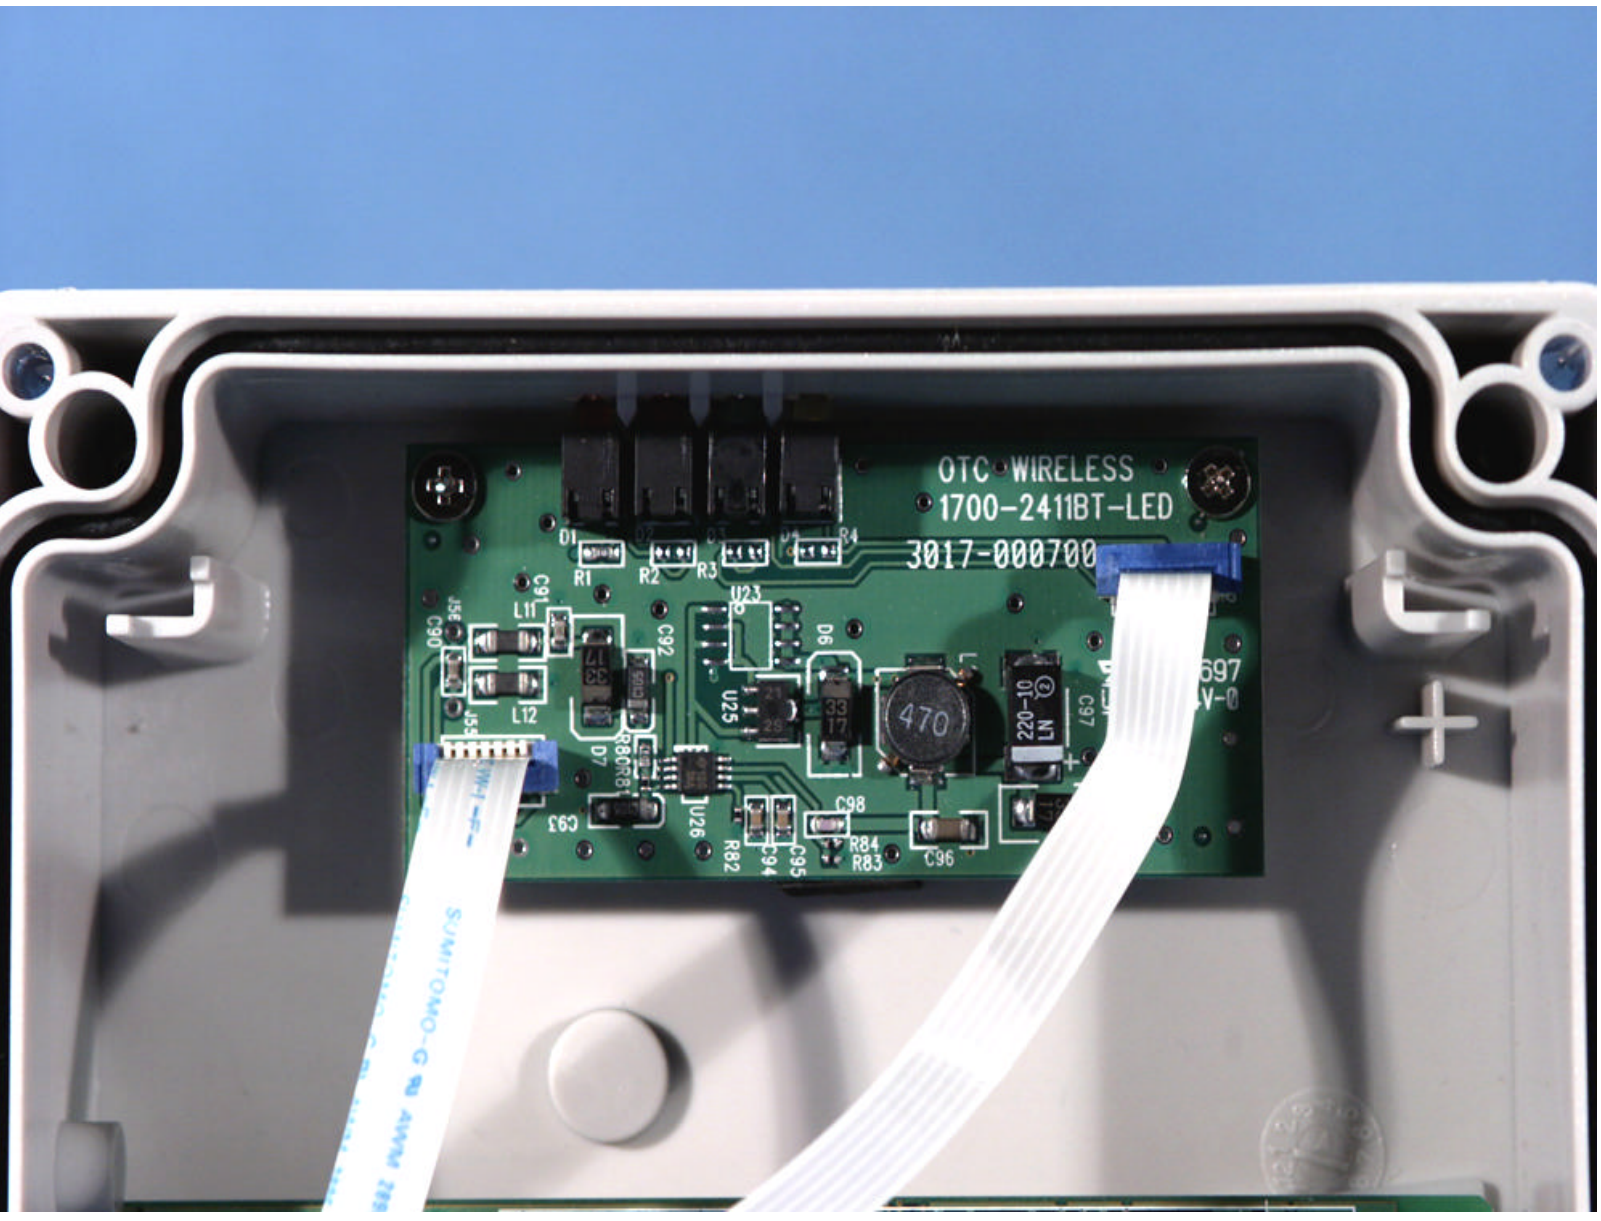

 Professional Testing Laboratory	OTC FCC ID: MKZAVCW11G682 Wireless Ethernet Adapter	EUT Photographs Model: AVCW-G
© 2003 PCTEST Lab.		

PCTEST™
Professional Calibration, Verification & Lab.

© 2003 PCTEST Lab.

OTC FCC ID: MKZAVCW11G682
Wireless Ethernet Adapter

EUT Photographs
Model: AVCW-G