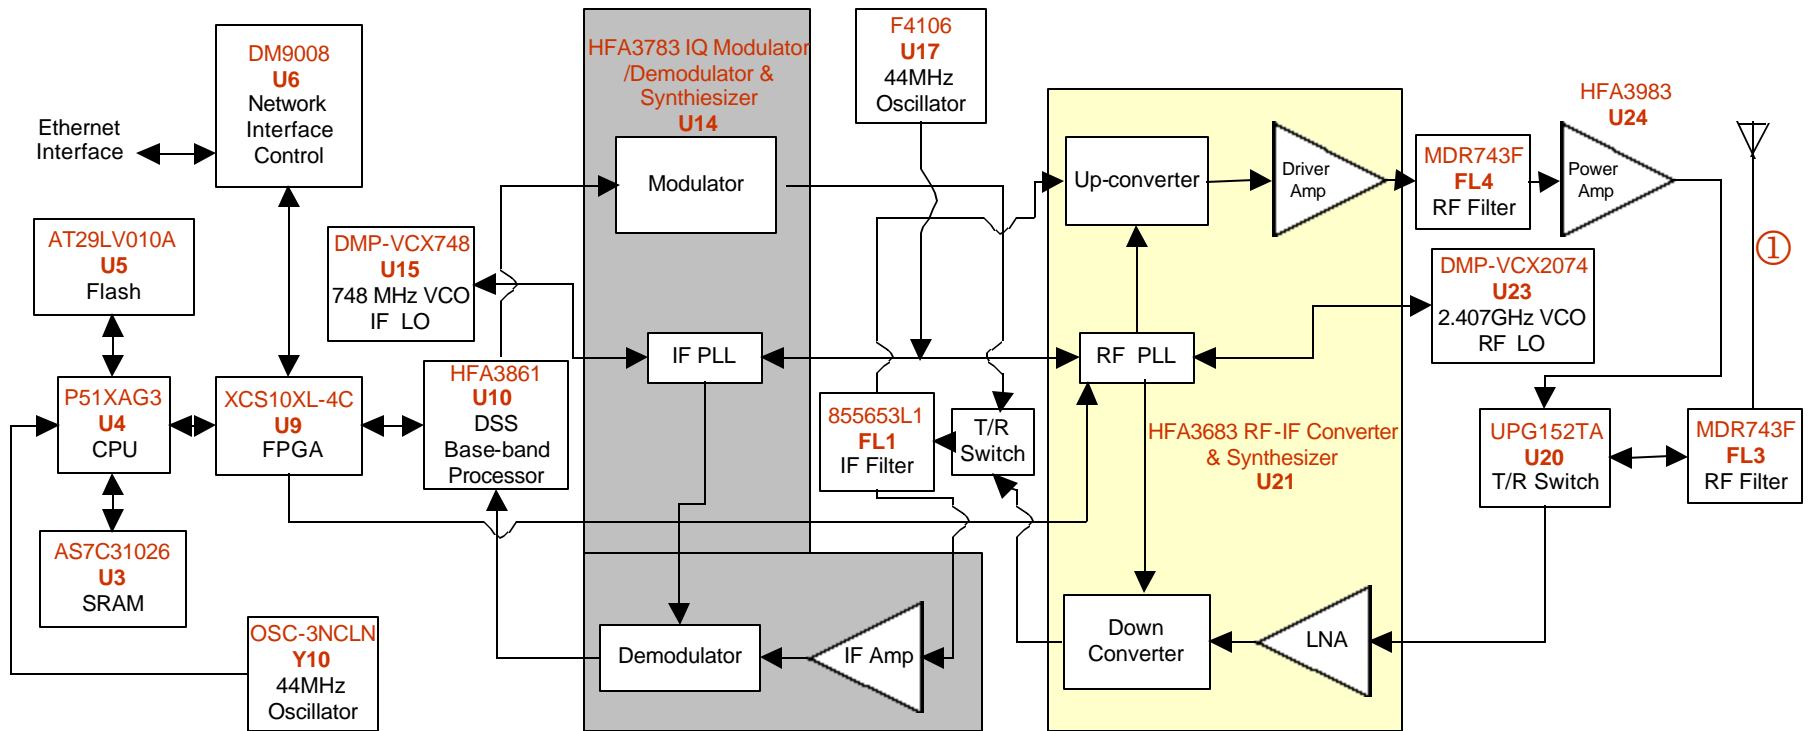

SkyFish 11Mbps Radio Functional Block Diagram

block11Mbps
 York Sung/Thomas Lo
 Sept. 2001, rev. 2