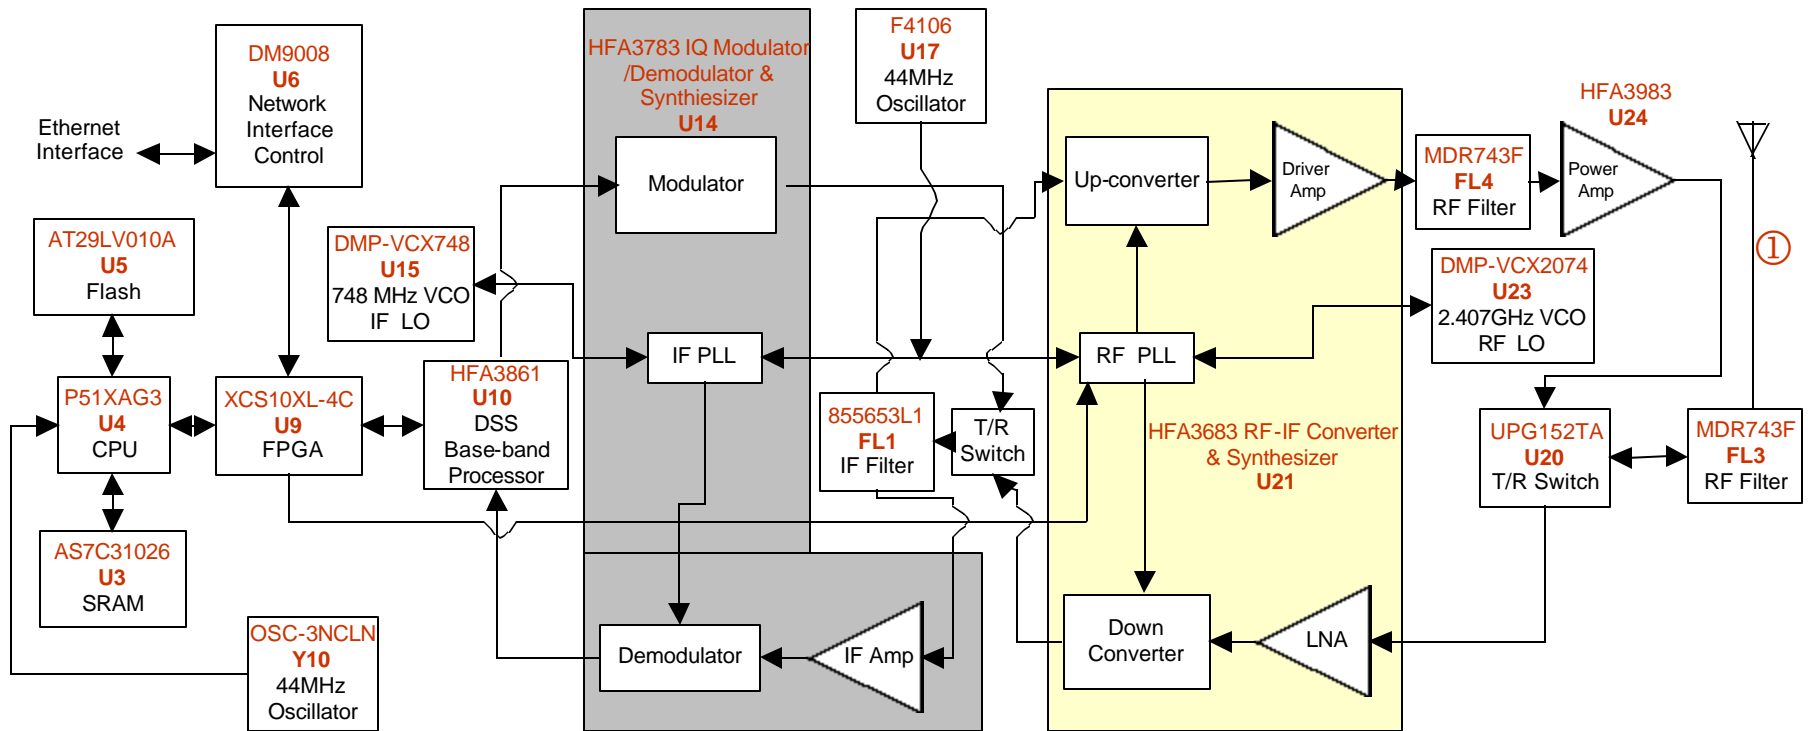

# SkyFish 11Mbps Radio Functional Block Diagram

block11Mbps  
York Sung/Thomas Lo  
Sept. 2001, rev. 2