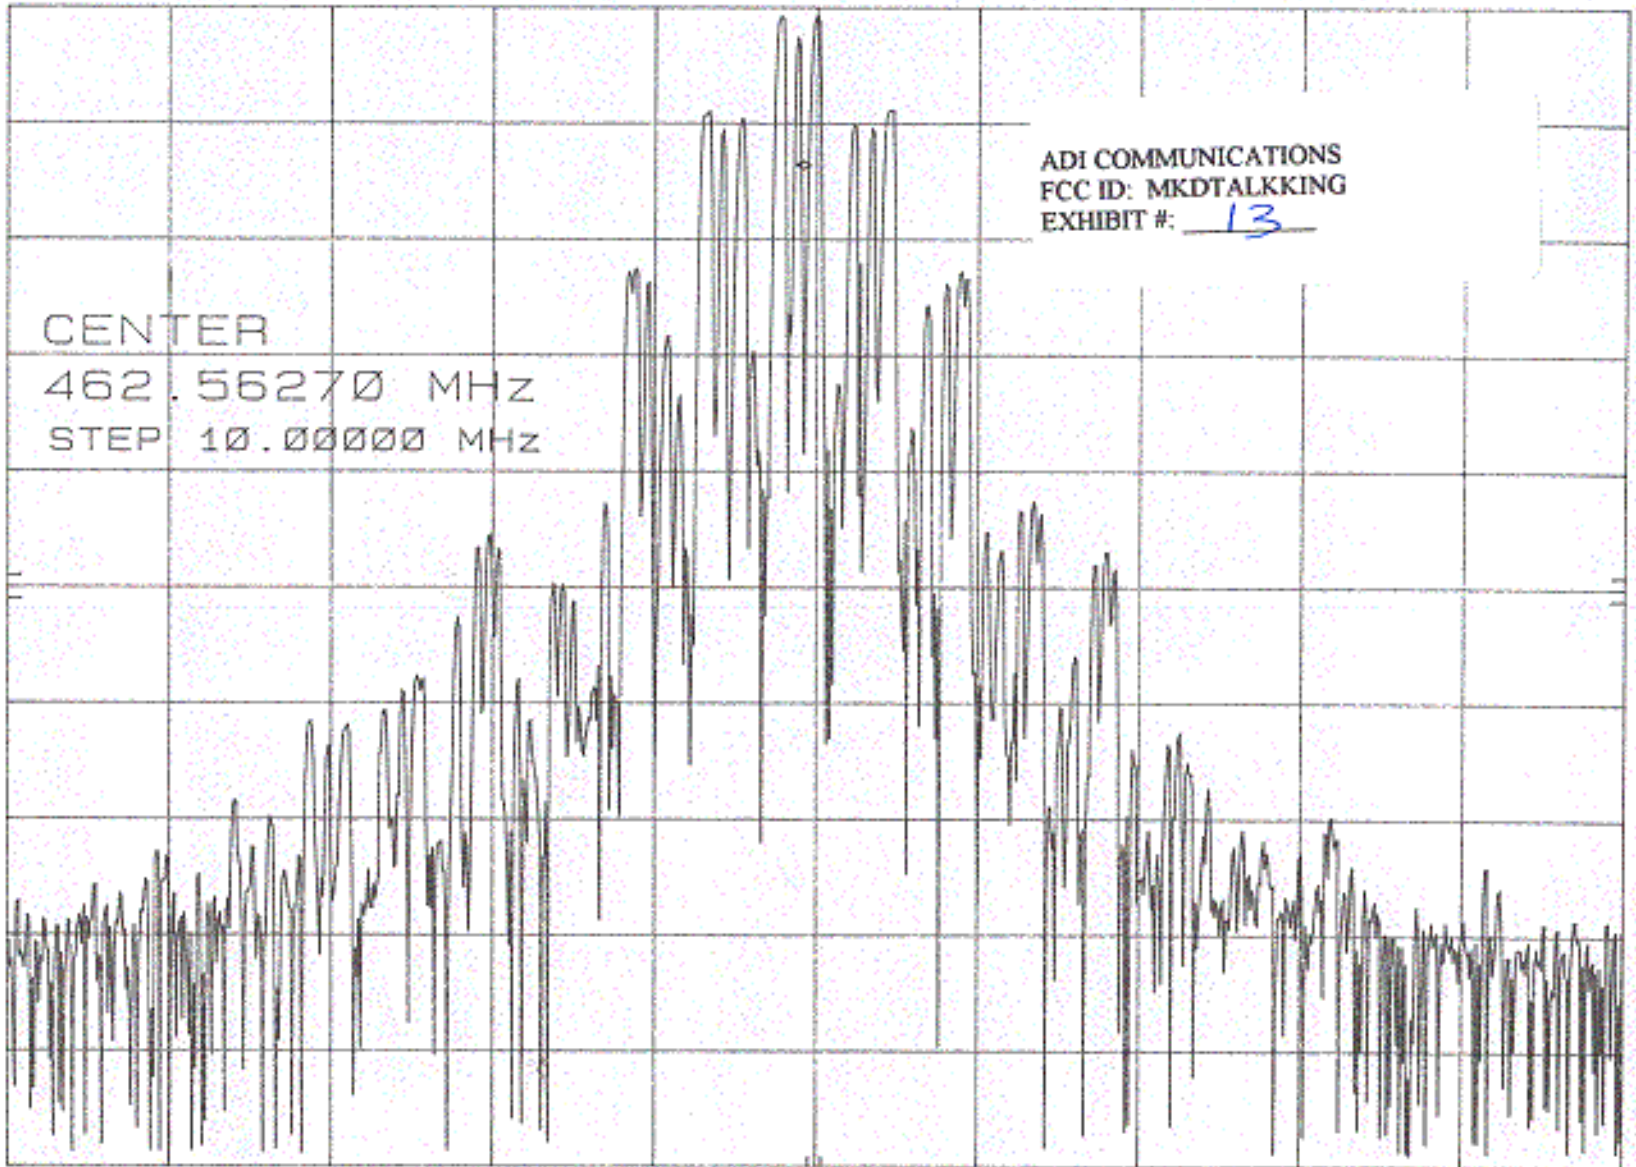

hp

REF -30.0 dBm ATTEN 10 dB

MKR 462.56225 MHz
-43.60 dBm

10 dB/

OFFSET
-20.0
dB

ADI COMMUNICATIONS
FCC ID: MKDTALKKING
EXHIBIT #: 13

CENTER
462.56270 MHz
STEP 10.00000 MHz

CENTER 462.56270 MHz SPAN 50.00 kHz
RES BW 300 Hz VBW 100 kHz SWP 1.0 sec