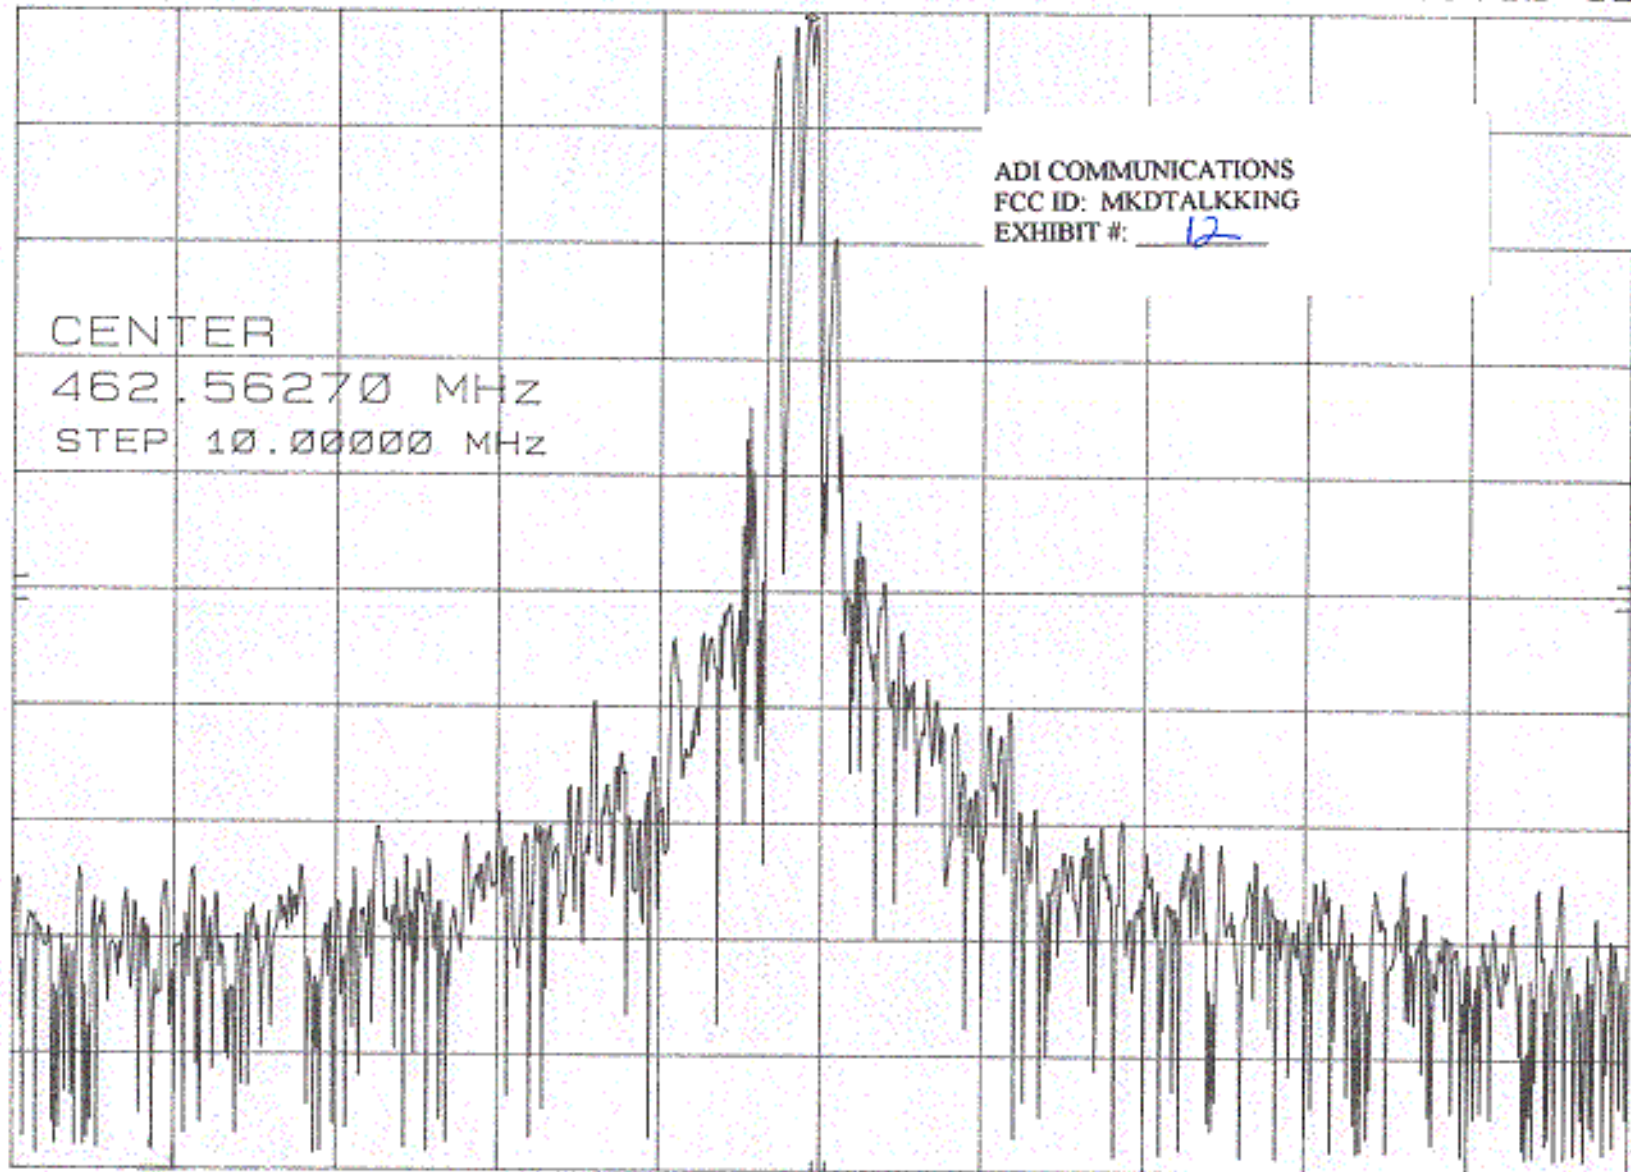

hp

REF -30.0 dBm    ATTEN 10 dB

MKR 462.56225 MHz  
-30.50 dBm

10 dB/

OFFSET  
-20.0  
dB

ADI COMMUNICATIONS  
FCC ID: MKDTALKKING  
EXHIBIT #: 12

CENTER  
462.56270 MHz  
STEP 10.00000 MHz

CENTER 462.56270 MHz

RES BW 300 Hz

VBW 100 kHz

SPAN 50.00 kHz

SWP 1.0 sec