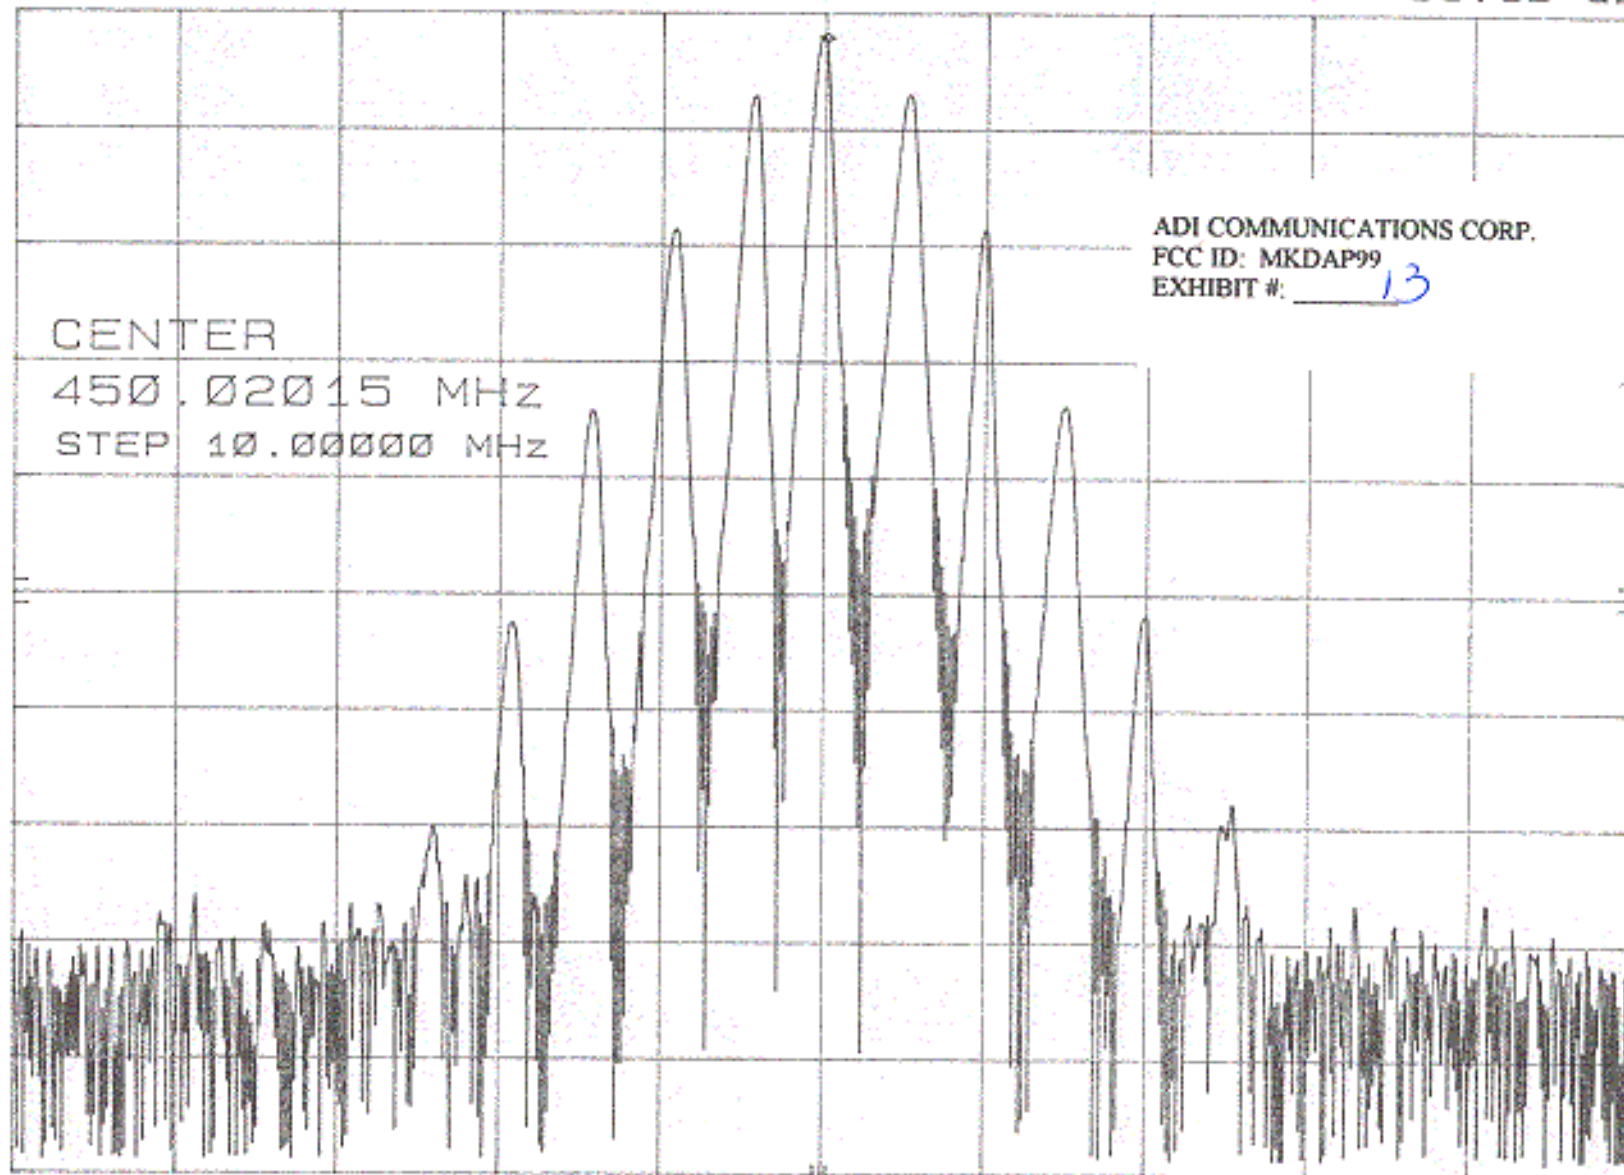

2500 Hz TONE

MKR 450.02015 MHz  
-38.60 dBm

hp REF -36.5 dBm ATTEN 10 dB +0 dB

10 dB/

OFFSET  
-20.0  
dB

ADI COMMUNICATIONS CORP.  
FCC ID: MKDAP99  
EXHIBIT #: 13

CENTER

450.02015 MHz

STEP 10.00000 MHz

CENTER 450.02015 MHz

RES BW 300 Hz

VBW 100 kHz

SPAN 50.00 kHz

SWP 1.0 sec