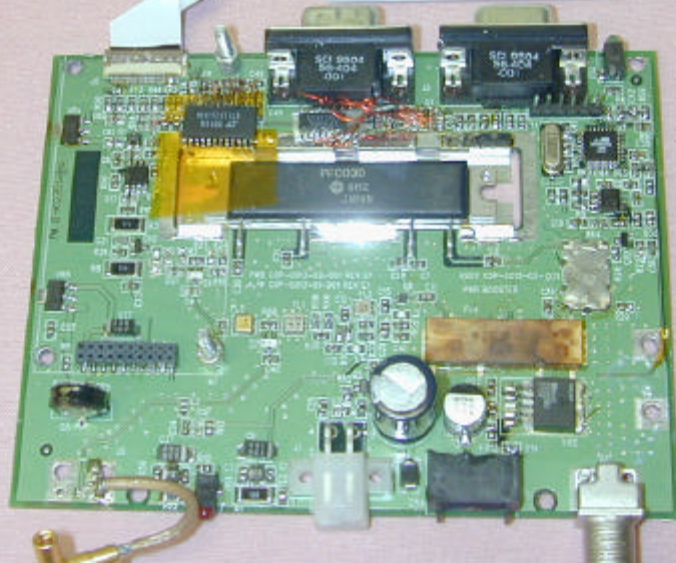

9L0635R

D.U.T.