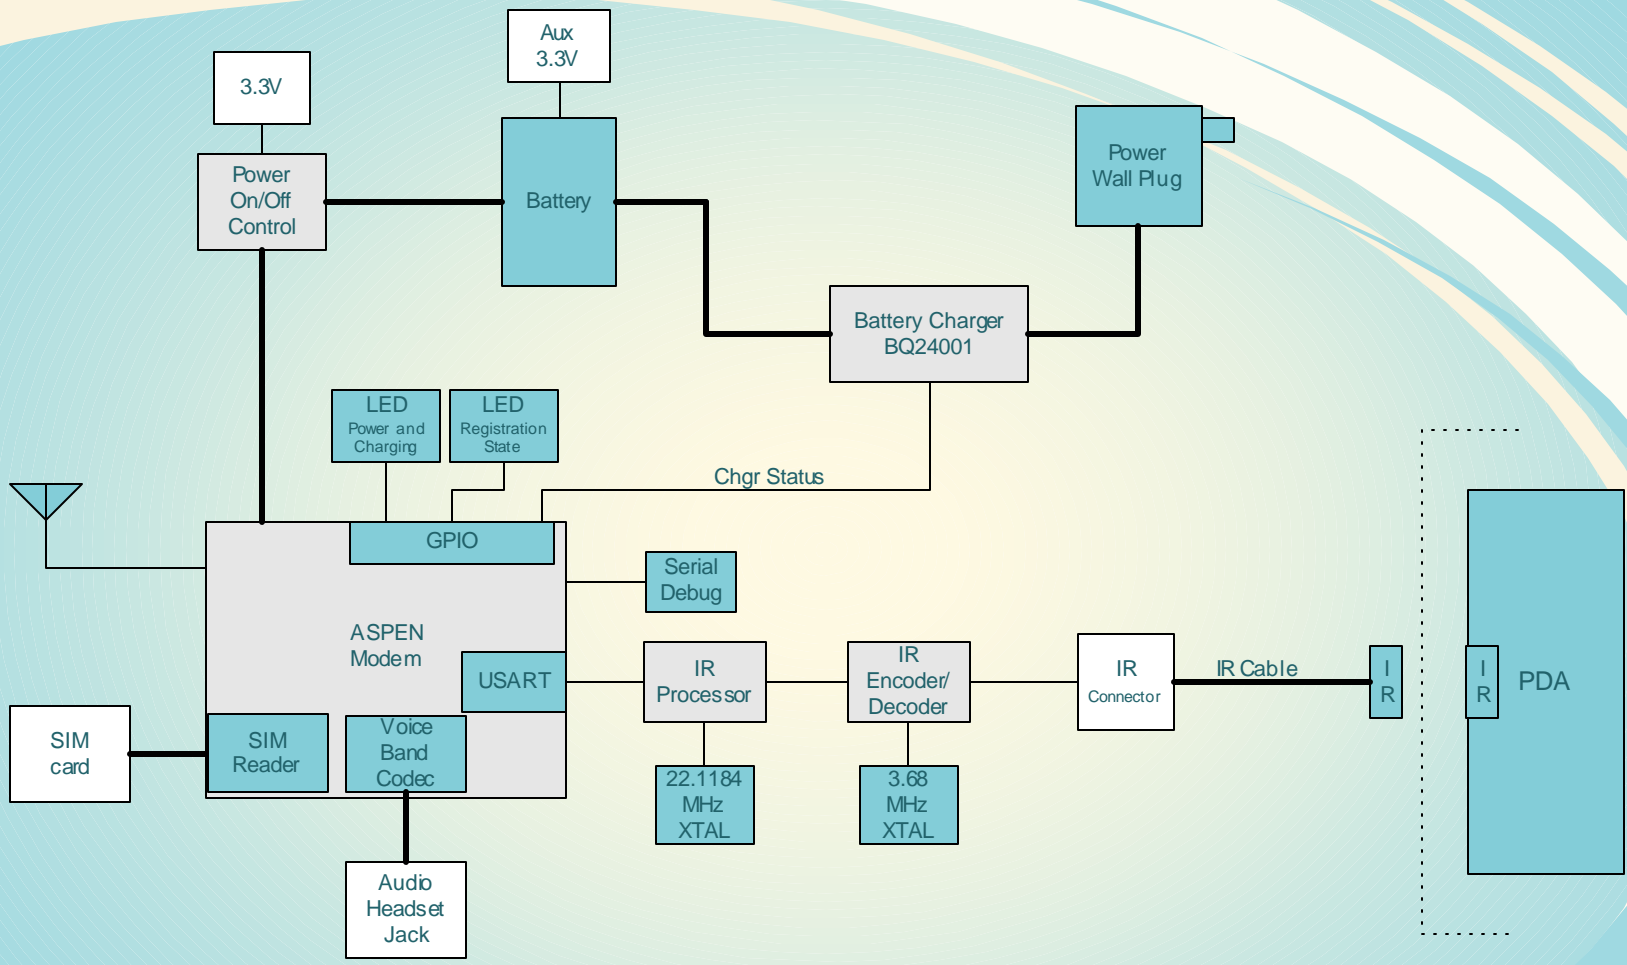

GSM3208 WIRELESS PORTFOLIO BLOCK DIAGRAM

C. Spillers
Feb 5, 2004
Rev 1