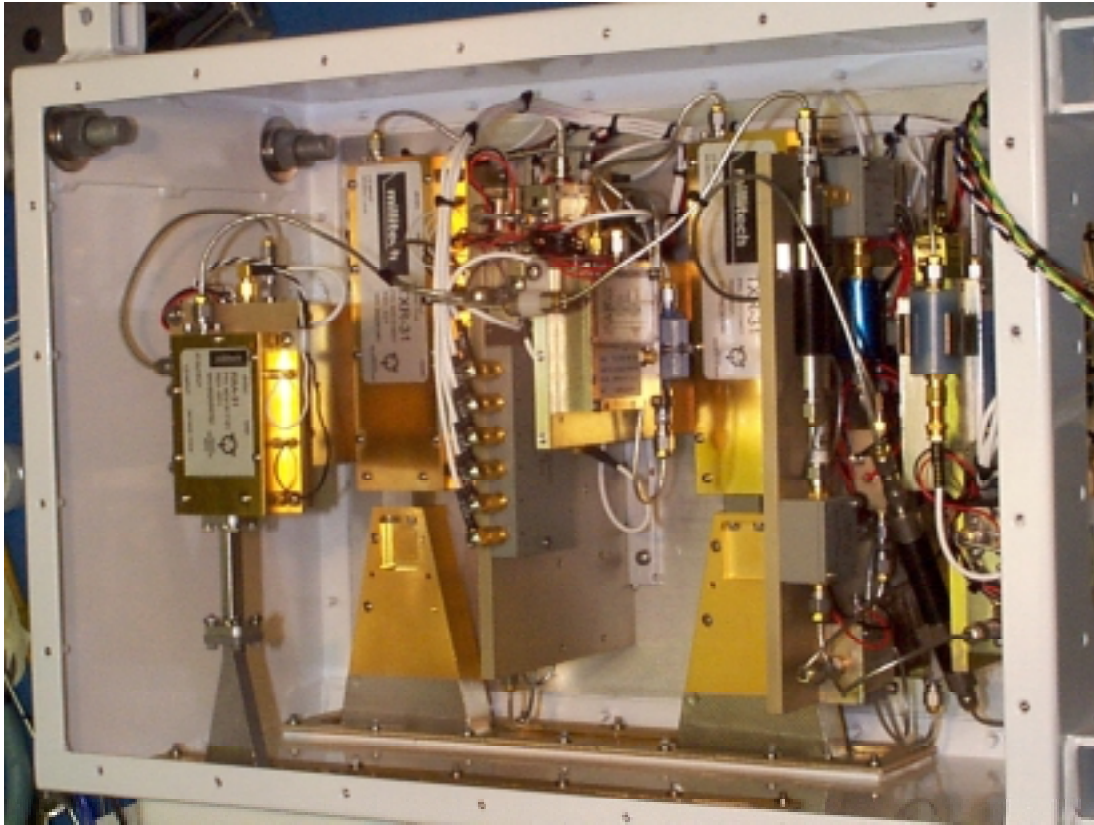

Exhibit 11 – Photographs

Motorola Head-end Transceiver (HUB)

FCC ID: MIJTELHUB-USB-01

Telaxis Model No. ST4-31-UB1H-R1-E

11.0 Photographs

Figure 11.0-1 HUB External View

Figure 11.0-2 Internal View