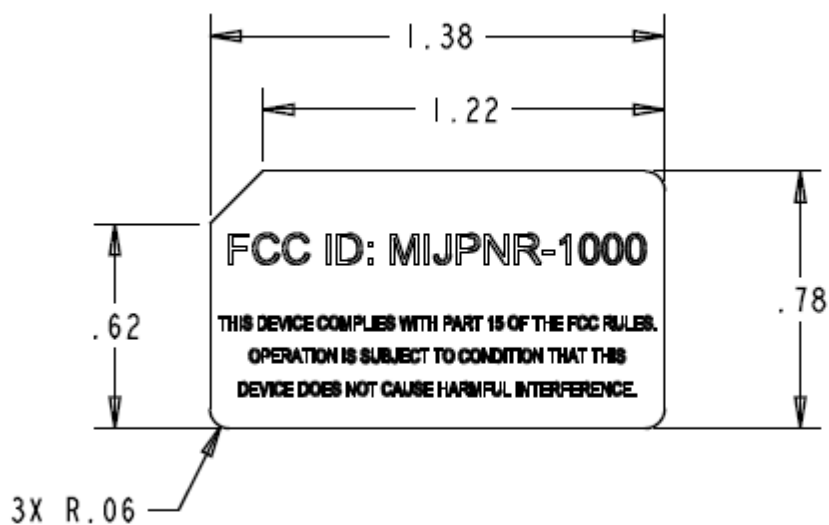

**Exhibit 1 – ID Label Information**

**General Dynamics C4 Systems**  
**PathMaker Network Radio**

FCC ID: MIJPNR-1000

Model No. PNR-1000

**1.0 Identification (Nameplate) Information**

**Figure 1.0-1 Sample of PathMaker Network Radio FCC label**

**Figure 1.0-2 Location of PathMaker Network Radio FCC label**