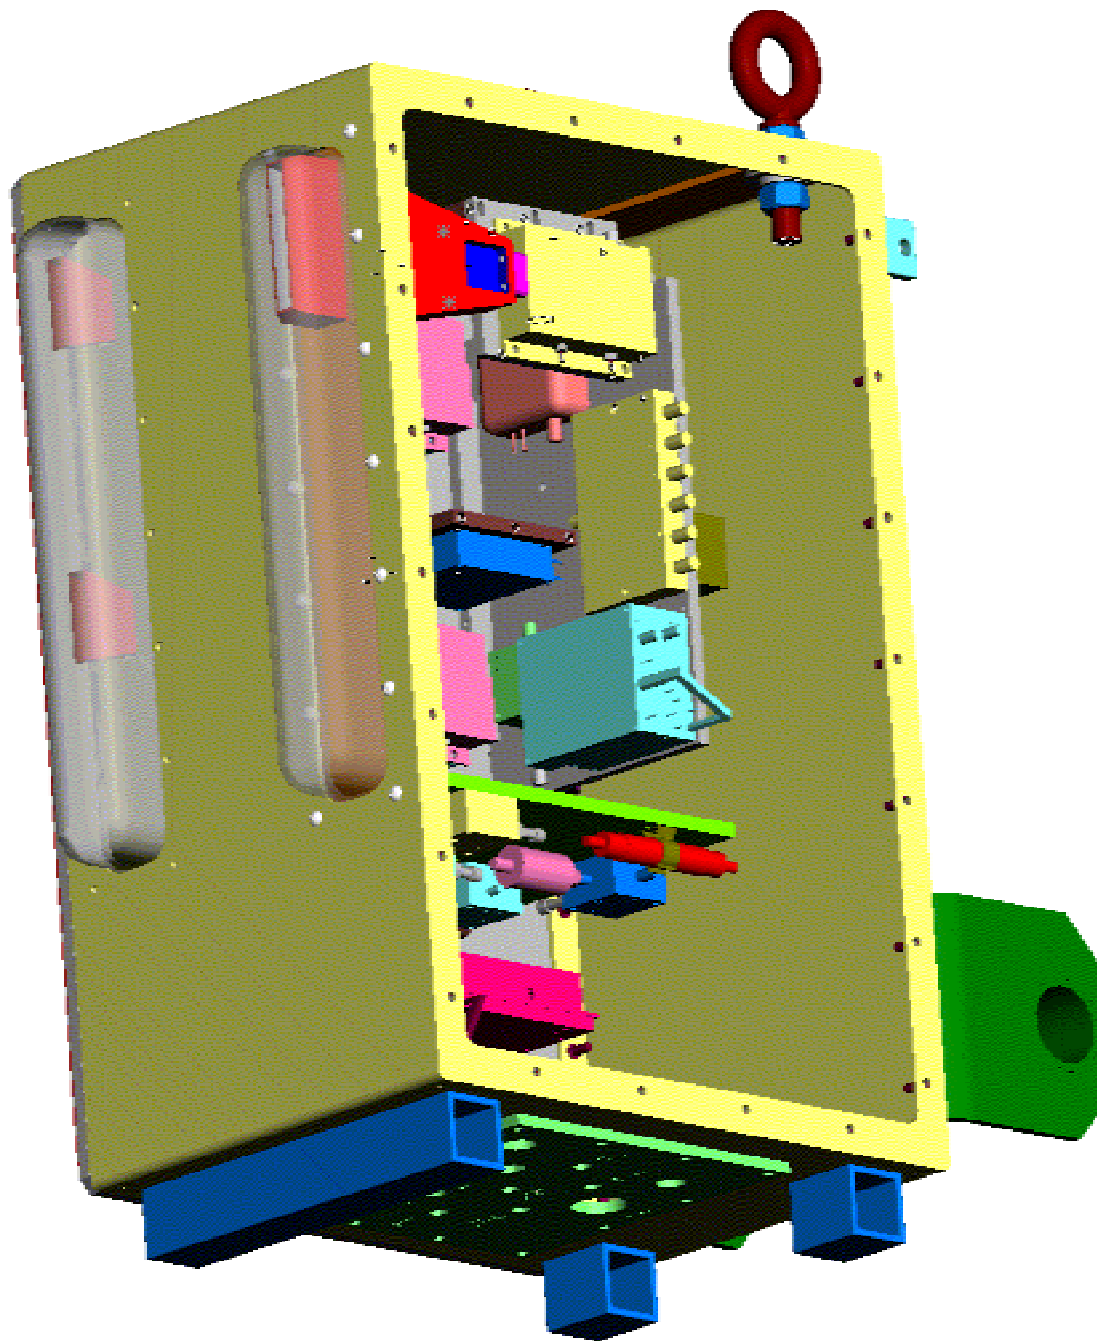

### **Motorola Head-end Transceiver (HUB)**

FCC ID: MIJMILHUB-USA-01

Millitech Part No. 9031291001

## **11.0 Photographs**

**Figure 11.0-1 HUB External View**

**Figure 11-2 Exploded View (1 of 2)**

Figure 11-3 Exploded View (2 of 2)