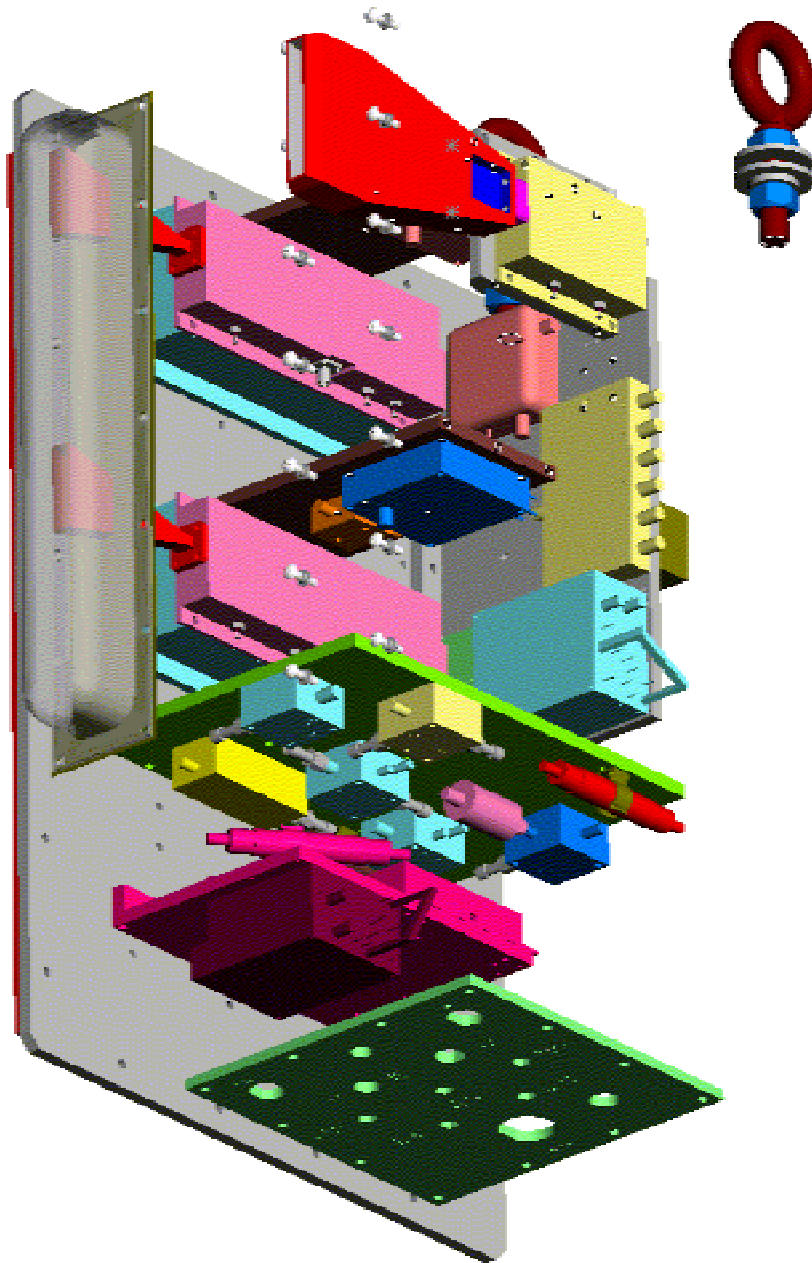

## **Exhibit 11 – Photographs**

### **Motorola Head-end Transceiver (HUB)**

FCC ID: MIJMILHUB-USA-01

Millitech Part No. 9031291001

## **11.0 Photographs**

**Figure 11.0-1 HUB External View**

**Figure 11-2 Exploded View (1 of 2)**

Figure 11-3 Exploded View (2 of 2)