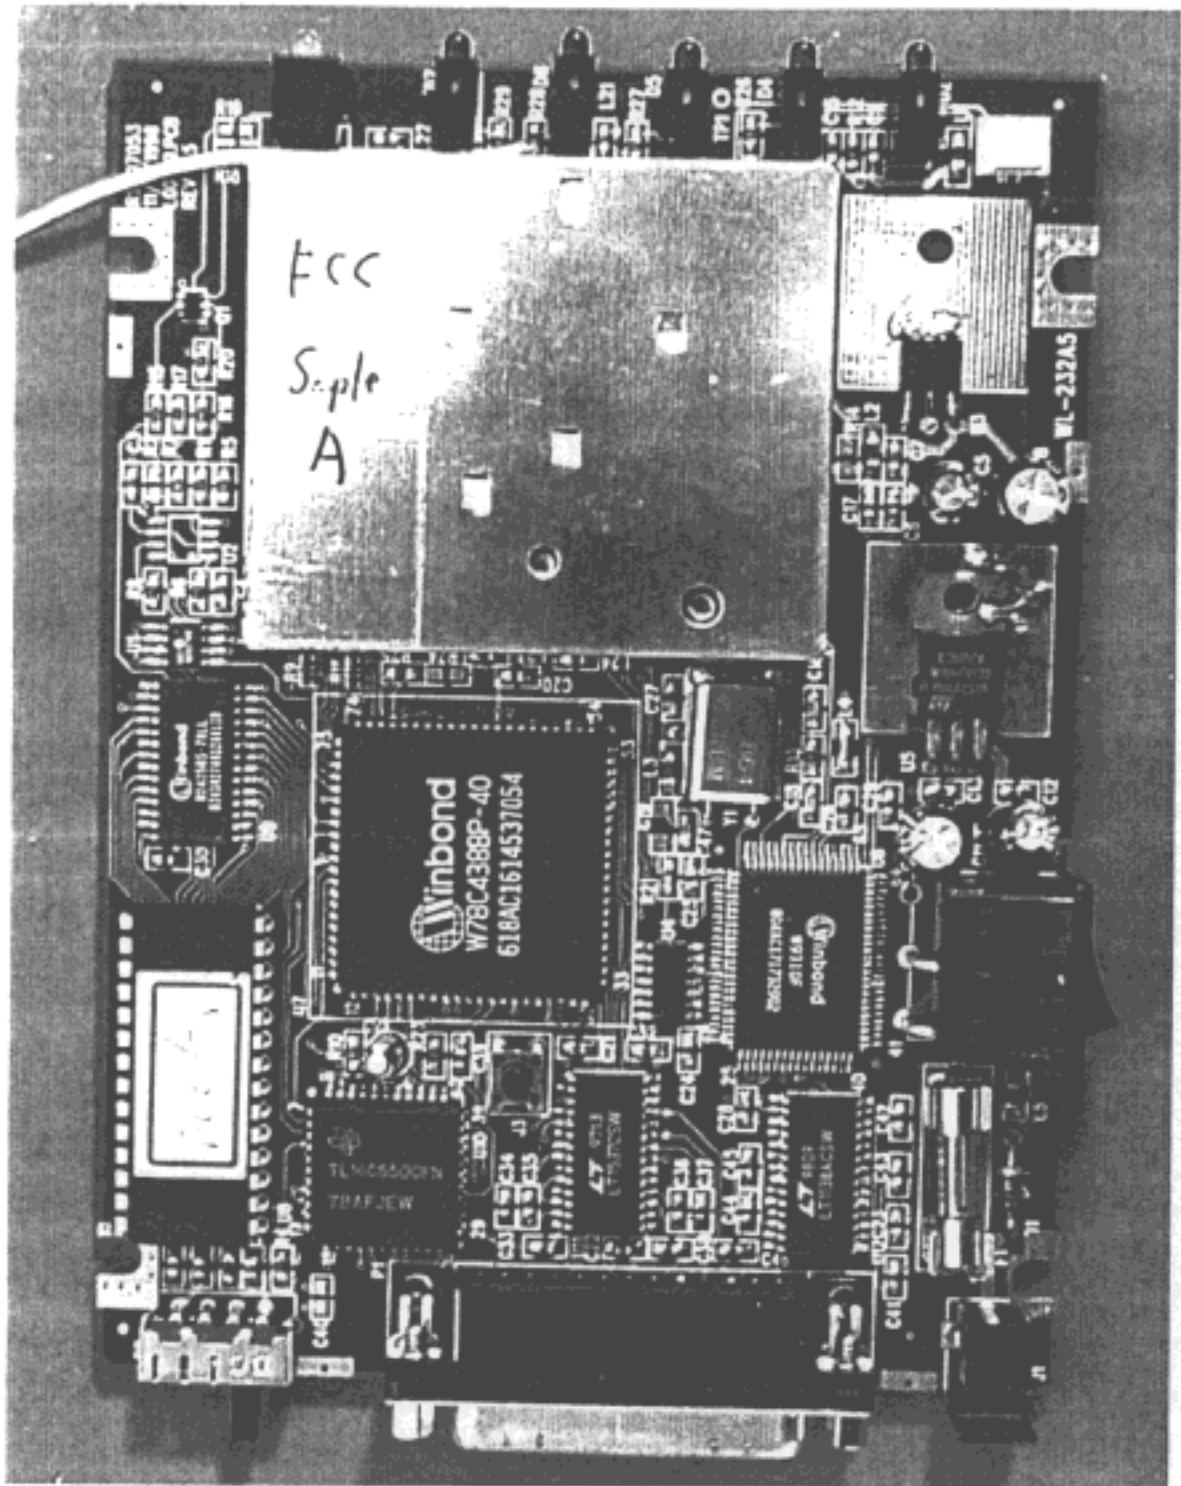

(3) INNER VIEW OF EUT

FCC ID: MIBRF60102  
RF-Link System Inc. / Wireless RS232, Model RF-60102-XX  
QTK99-F002A: 2.4 GHz Spread Spectrum Transceiver  
QTK99-F002B: Class B Computing Device Peripheral

(4) INNER VIEW OF EUT

FCC ID: MIBRF60102  
RF-Link System Inc. / Wireless RS232, Model RF-60102-XX  
QTK99-F002A: 2.4 GHz Spread Spectrum Transceiver  
QTK99-F002B: Class B Computing Device Peripheral

(5) INNER VIEW OF EUT

(6) INNER VIEW OF EUT

(7) INNER VIEW OF EUT

(8) SHIELDED CASE

(9) ANTENNA

(10) COVER CASE

(11) CASE

(14) INNER OF POWER ADAPTER

(15) INNER OF POWER ADAPTER

(16) INNER OF POWER ADAPTER

(17) COVER CASE OF POWER ADAPTER