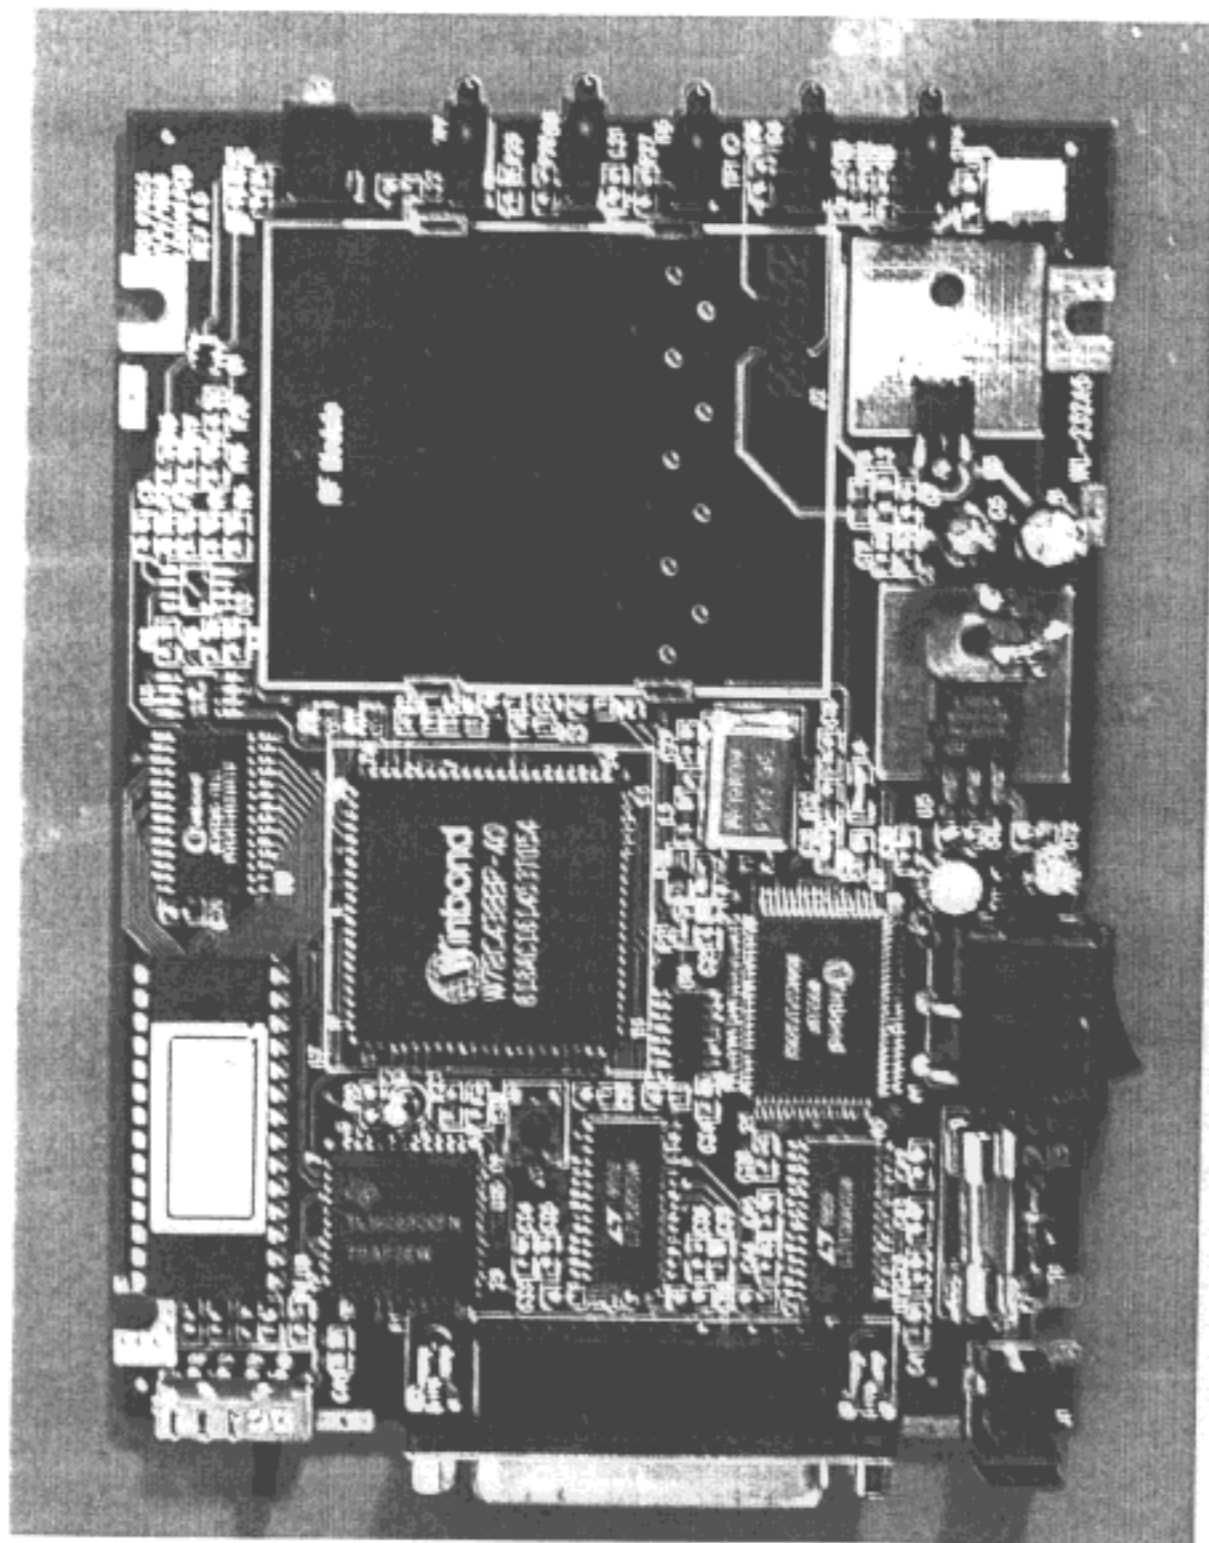

(3) INNER VIEW OF EUT

FCC ID: MIBRF60102  
RF-Link System Inc. / Wireless RS232, Model RF-60102-XX  
QTK99-F002A: 2.4 GHz Spread Spectrum Transceiver  
QTK99-F002B: Class B Computing Device Peripheral

(4) INNER VIEW OF EUT

FCC ID: MIBRF60102  
RF-Link System Inc. / Wireless RS232, Model RF-60102-XX  
QTK99-F002A: 2.4 GHz Spread Spectrum Transceiver  
QTK99-F002B: Class B Computing Device Peripheral

(5) INNER VIEW OF EUT

(6) INNER VIEW OF EUT

(7) INNER VIEW OF EUT

(8) SHIELDED CASE

(9) ANTENNA

(10) COVER CASE

(11) CASE

(14) INNER OF POWER ADAPTER

(15) INNER OF POWER ADAPTER

(16) INNER OF POWER ADAPTER

(17) COVER CASE OF POWER ADAPTER