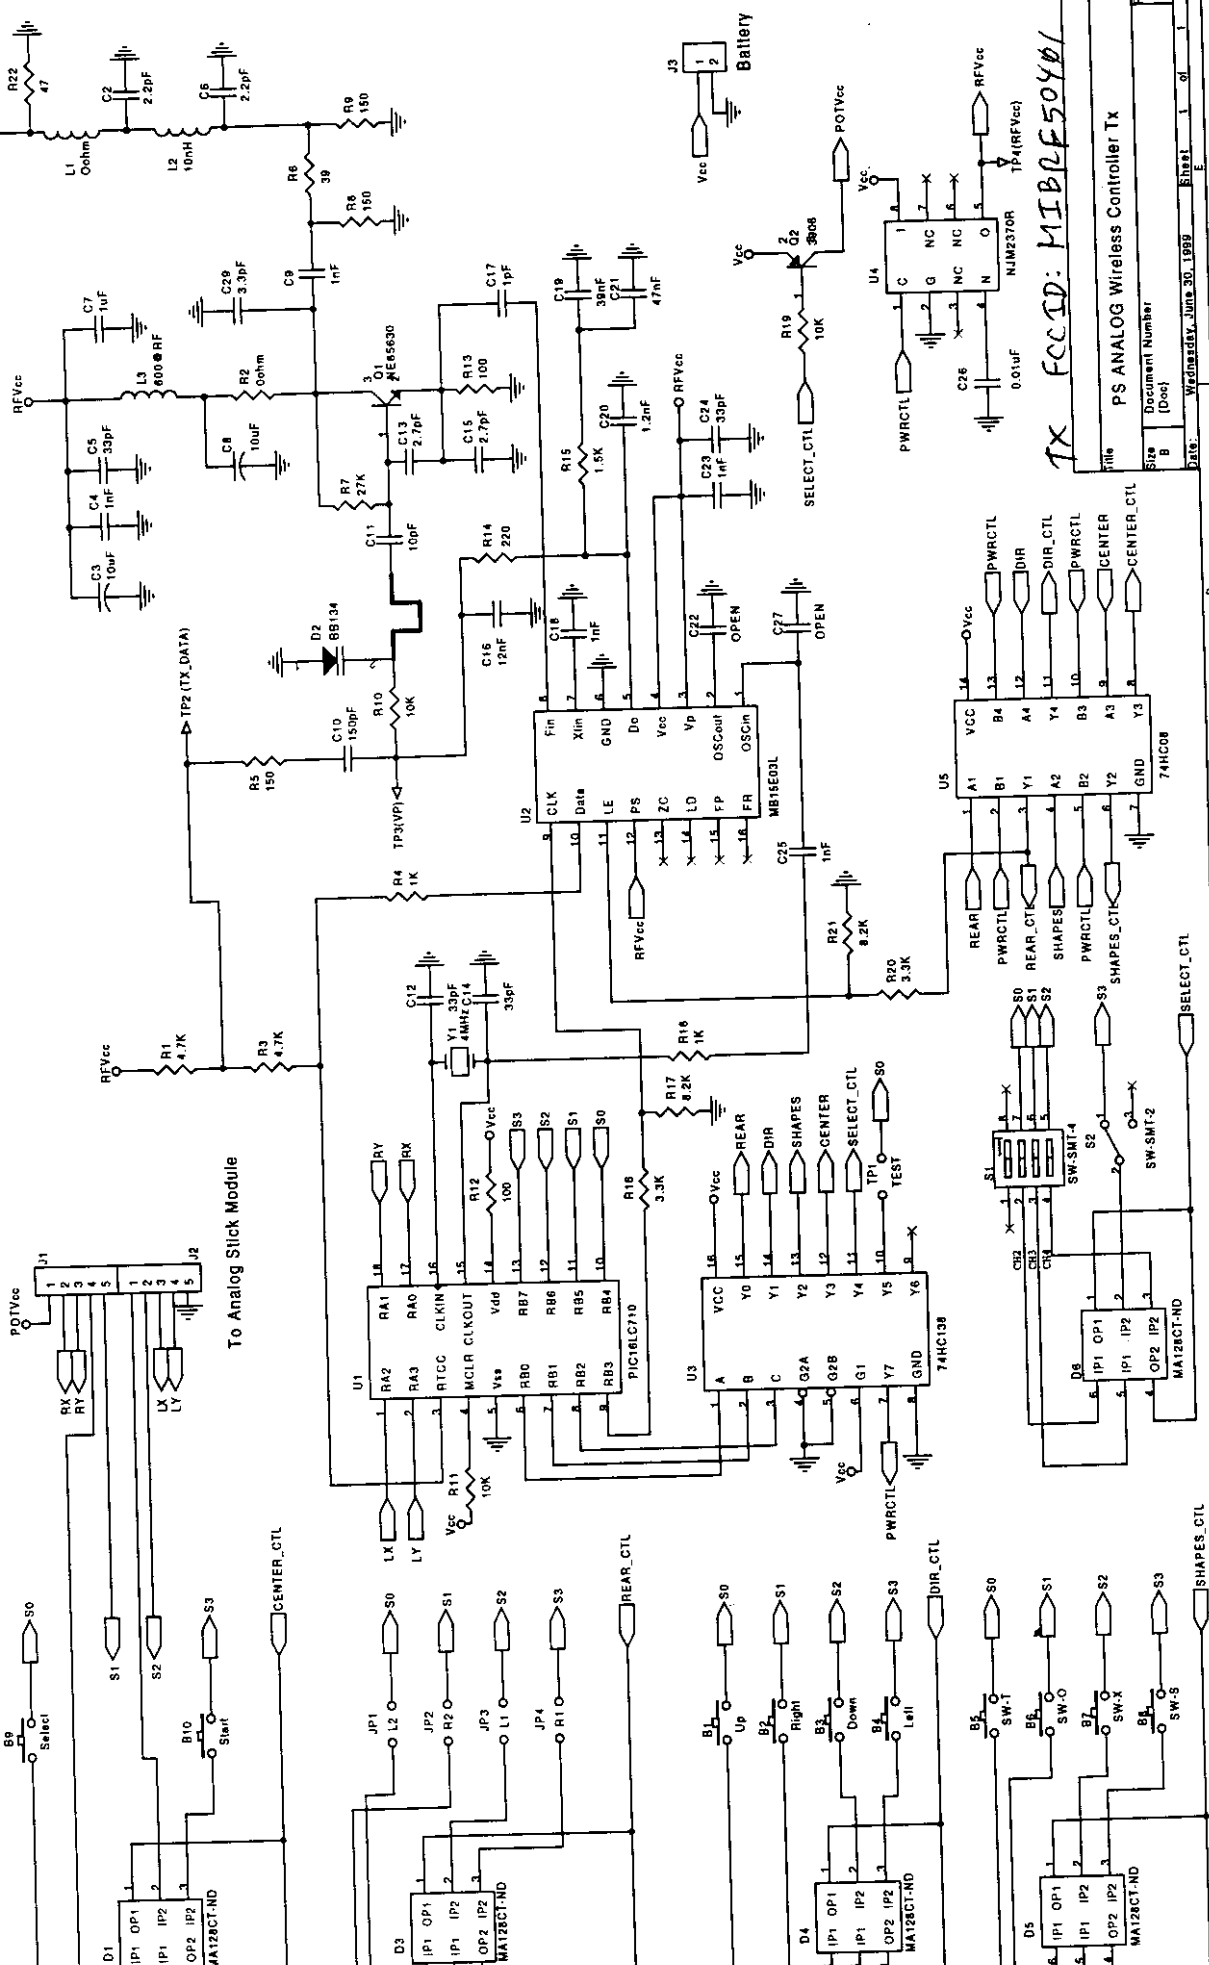

RX
 CN1: 917.3 MHz
 CN2: 906.7 MHz

Rx-DoC

PS Wireless Controller Rx

File	Document Number
Size	B
Rev	1.5
Date	Wednesday, June 30, 1999
Sheet	1 of 1

902928 MUTE
 C.U.1: 917.3 KHZ
 C.U.2: 906.7 MHZ

TX FCCID: M1BBLF50461

Title		PS Analog Wireless Controller Tx	
Rev	Doc	Sheet	E
2.7		1	1
Date: Wednesday, June 30, 1999			