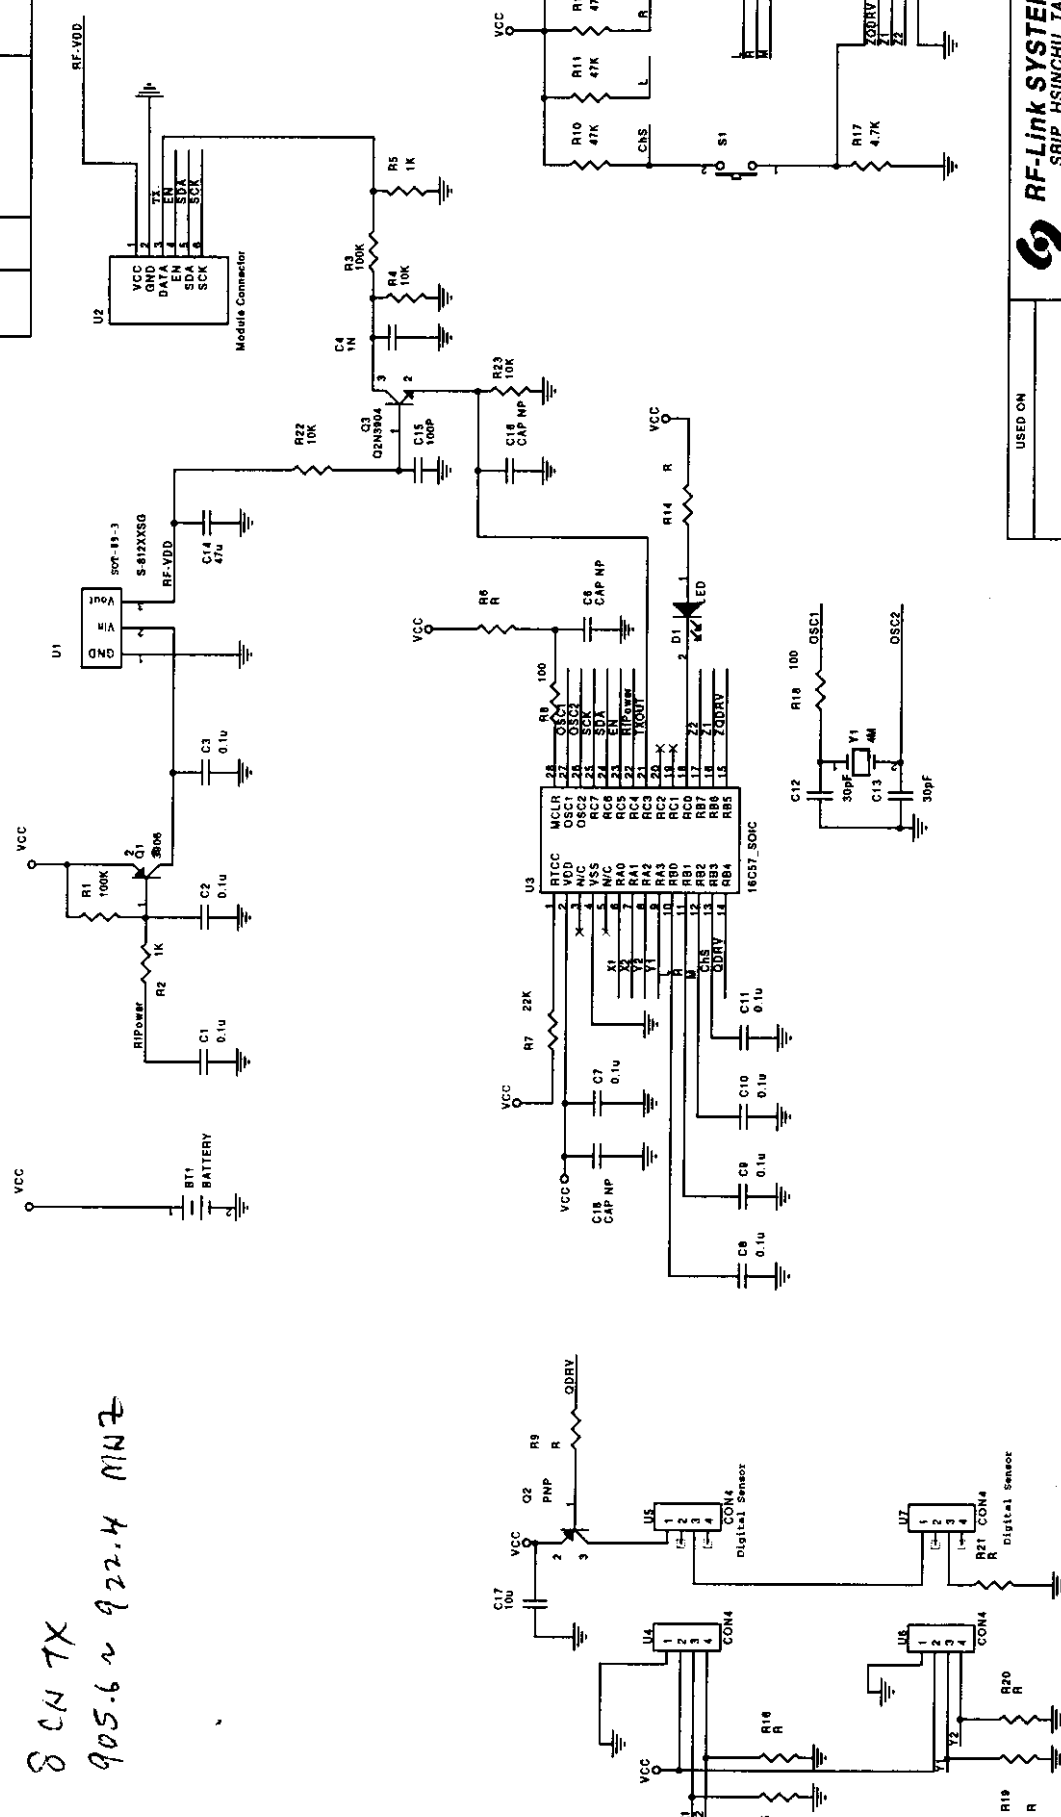

### **Block Diagram**

TX FCC ID: MIBRF50201

RX FCC ID: MIBRF50202

**RF-Link SYSTEMS INC.**  
SBIP, HSINCHU, TAIWAN, R.O.C.

USED ON

CODE		DWG TITLE	
DRAWN		Block Diagram Mouse Transmitter	
ENGR.		Size	DWG NO.
APVD.		A	
		Scale	REV
			-

TX. FCC ID: MIBRF50201

RX. FCC ID: MIBRF50202

USED ON		RF-Link SYSTEMS INC. SBIP, HSINCHU, TAIWAN, R.O.C.	
CODE	DWG TITLE	Size	DWG NO.
	Schematic RF Mouse Transmitter SUB	A	
Scale		REV	

TX: FCC ID: MIDAF50201  
 RX: FCC ID: MIOFF50202  
 8 CN TX  
 905.6 ~ 922.4 MHz

REVISIONS				
ZONE	REV.	DESCRIPTION	DATE	APPROVED

USED ON		CODE		DWG TITLE	
DRAWN	ENGR.	Size	Size	DWG NO.	REV
		B	B		
APVD.					

**RF-Link SYSTEMS INC.**  
 SBIP, HSINCHU, TAIWAN, R.O.C.

**Schematic RF Mouse Transmitter**