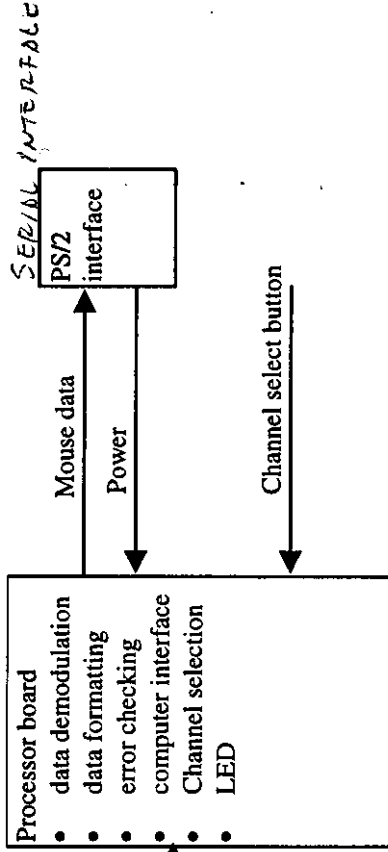

REVISIONS				
ZONE	REV.	DESCRIPTION	DATE	APPROVED

USED ON		CODE		DWG TITLE	
DRAWN	ENGR.	Size	Size	DWG NO.	REV
		B	B		
APVD.					

**RF-Link SYSTEMS INC.**  
 SBIP, HSINCHU, TAIWAN, R.O.C.

**Schematic RF Mouse Transmitter**

TX: FCC ID: MIBRF50201  
 RX: FCC ID: MIBRF50202  
 804 RX  
 905.6~922.4 MHz

REVISIONS			
ZONE	REV.	DATE	APPROVED

USED ON	
DRAWN	
ENGR.	
APVD.	

CODE	0WG TITLE
Size	B
DWG NO.	Schematic RF Mouse Receiver
REV	

**RF-Link SYSTEMS INC.**  
 SBIP, HSINCHU, TAIWAN, R.O.C.

RF-Link SYSTEMS INC. Schematic RF Mouse Receiver

TX: FCC ID: MIB RF 50201

RX: FCC ID: MIB RF 50202

8 CH RX  
905.6 ~ 922.4 MHz

**RF-Link SYSTEMS INC.**  
SBIP, HSINCHU, TAIWAN, R.O.C.

**Block Diagram Mouse Receiver**

CODE	DWG TITLE
Size	DWG NO.
A	REV
Scale	Sheet 1 of 1

USED ON	
DRAWN	
ENGR.	
APVD.	