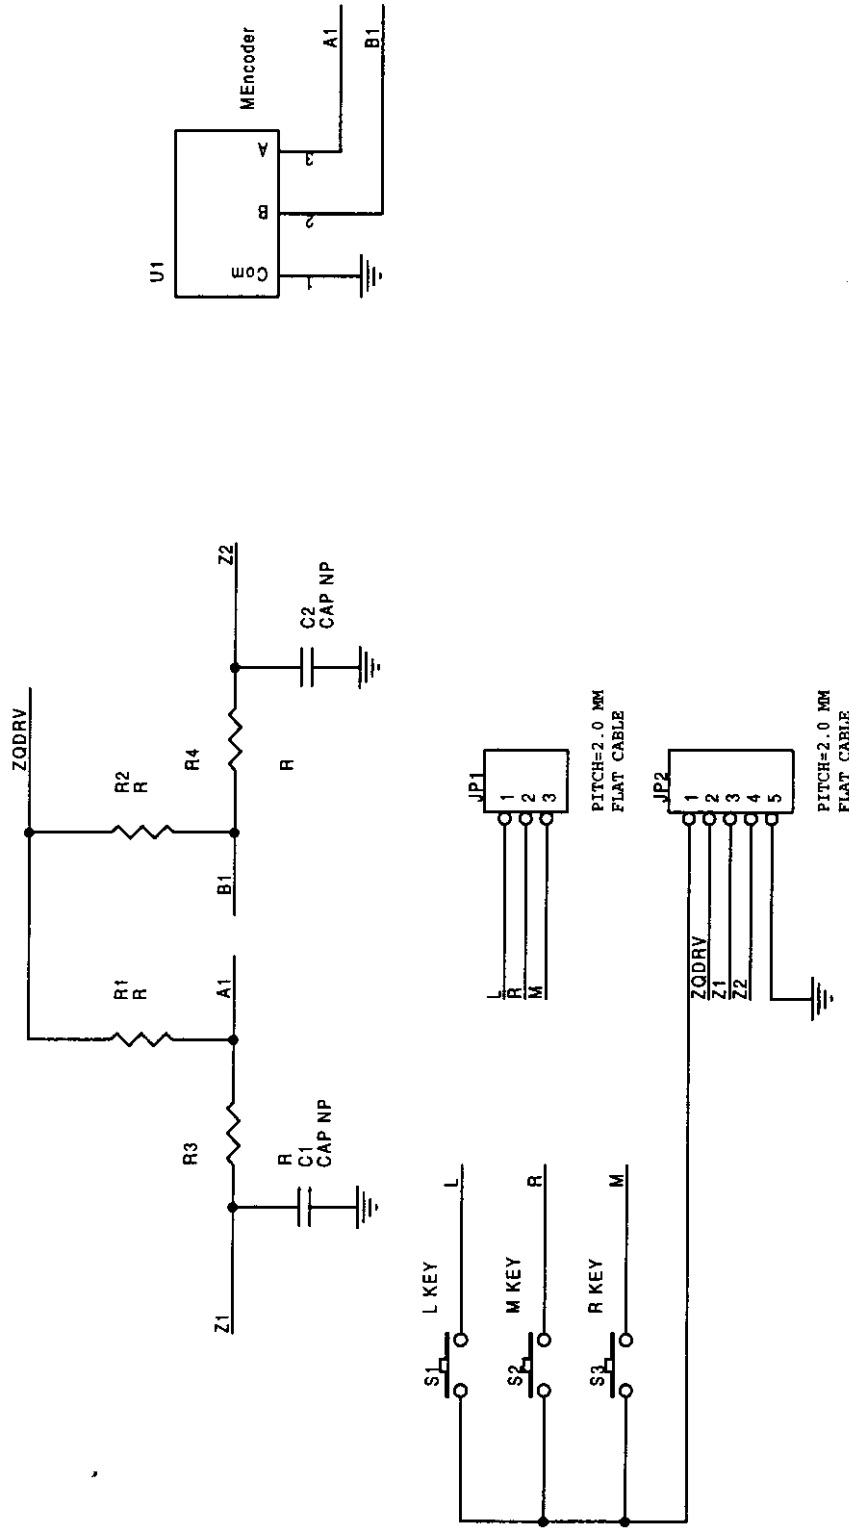

### **Block Diagram**

TX FCC ID: MIBRF50201

RX FCC ID: MIBRF50202

**RF-Link SYSTEMS INC.**  
SBIP, HSINCHU, TAIWAN, R.O.C.

USED ON

CODE		DWG TITLE	
DRAWN		Block Diagram Mouse Transmitter	
ENGR.		Size	DWG NO.
APVD.		A	
		Scale	REV
			-

TX. FCC ID: MIBRF50201

RX. FCC ID: MIBRF50202

USED ON		RF-Link SYSTEMS INC. SBIP, HSINCHU, TAIWAN, R.O.C.	
CODE	DWG TITLE	Size	DWG NO.
	Schematic RF Mouse Transmitter SUB	A	
Scale		REV	

TX: FCC ID: MIDAF50201  
 RX: FCC ID: MIOFF50202  
 8 CN TX  
 905.6 ~ 922.4 MHz