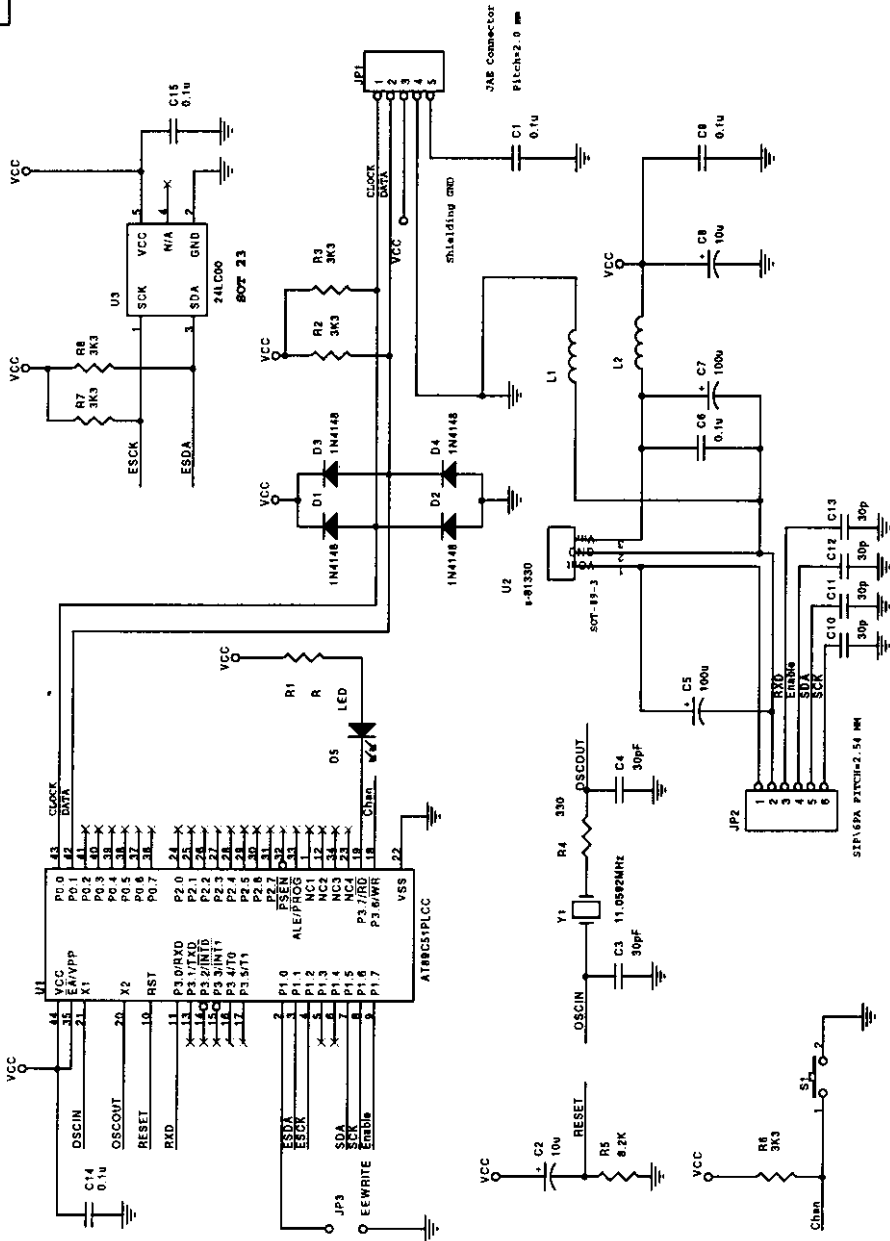

TX. FCC ID: MIBRF50201

RX. FCC ID: MIBRF50202

USED ON		RF-Link SYSTEMS INC. SBIP, HSINCHU, TAIWAN, R.O.C.	
CODE	DWG TITLE	Size	DWG NO.
	Schematic RF Mouse Transmitter SUB	A	
Scale		REV	

TX: FCC ID: MIDAF50201  
 RX: FCC ID: MIOFF50202  
 8 CN TX  
 905.6 ~ 922.4 MHz

REVISIONS				
ZONE	REV.	DESCRIPTION	DATE	APPROVED

USED ON		CODE		DWG TITLE	
DRAWN	ENGR.	Size	Size	DWG NO.	REV
		B	B		
APVD.					

**RF-Link SYSTEMS INC.**  
 SBIP, HSINCHU, TAIWAN, R.O.C.

**Schematic RF Mouse Transmitter**

TX: FCC ID: MIBRF50201  
 RX: FCC ID: MIBRF50202  
 804 RX  
 905.6~922.4 MHz

REVISIONS			
ZONE	REV.	DATE	APPROVED

USED ON	
DRAWN	
ENGR.	
APVD.	

CODE	0WG TITLE
Size	B
DWG NO.	Schematic RF Mouse Receiver
REV	

**Block Diagram Mouse Receiver**

CODE	DWG TITLE
Size	DWG NO.
A	REV
Scale	Sheet 1 of 1

USED ON	
DRAWN	
ENGR.	
APVD.	