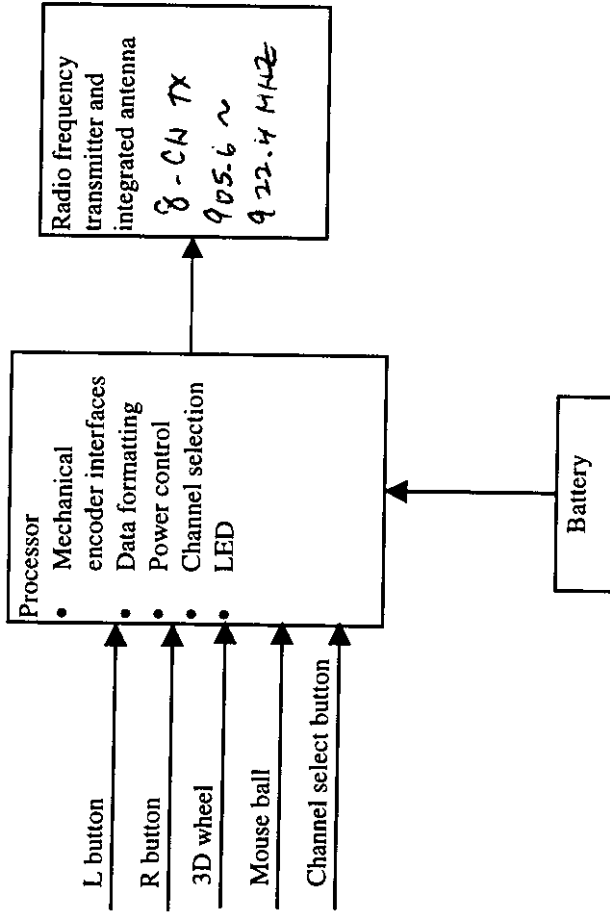

佳和集團

怡安科技

CHIA HEIR GROUP

RF-LINK SYSTEMS INC.

FCC ID.: MIBRF50201

## **EXHIBIT 2**

### **Block Diagram**

TX FCC ID: MIBRF50201

RX FCC ID: MIBRF50202

**RF-Link SYSTEMS INC.**  
SBIP, HSINCHU, TAIWAN, R.O.C.

USED ON

CODE		DWG TITLE	
DRAWN		Block Diagram Mouse Transmitter	
ENGR.		Size	DWG NO.
APVD.		A	
		Scale	REV
			-