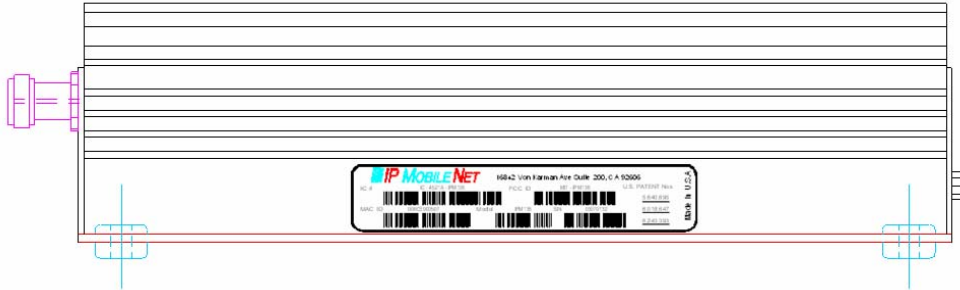

**M64800D25 Data Transceiver FCC Label Placement**

**M64800D25 Data Transceiver FCC Label**