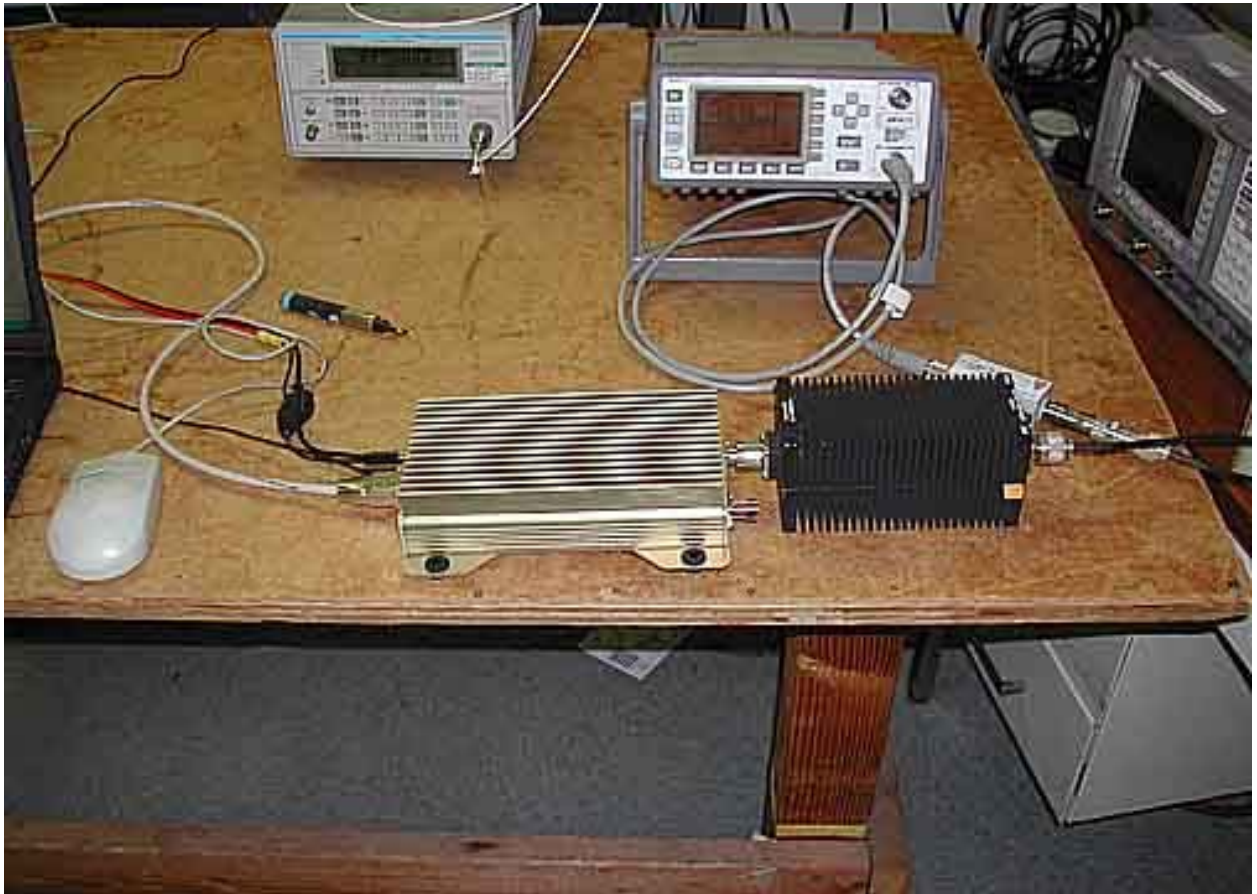

PHOTOGRAPH SHOWING RF POWER OUTPUT

PHOTOGRAPH SHOWING BANDWIDTH LIMITATIONS

PHOTOGRAPH SHOWING EMISSIONS MASK

PHOTOGRAPH SHOWING DIRECT CONNECT TEST SETUP

PHOTOGRAPH SHOWING RADIATED EMISSIONS

90.210 OATS Front

PHOTOGRAPH SHOWING RADIATED EMISSIONS

90.210 OATS Back

PHOTOGRAPH SHOWING FREQUENCY STABILITY

RSS-119 - 99% BANDWIDTH