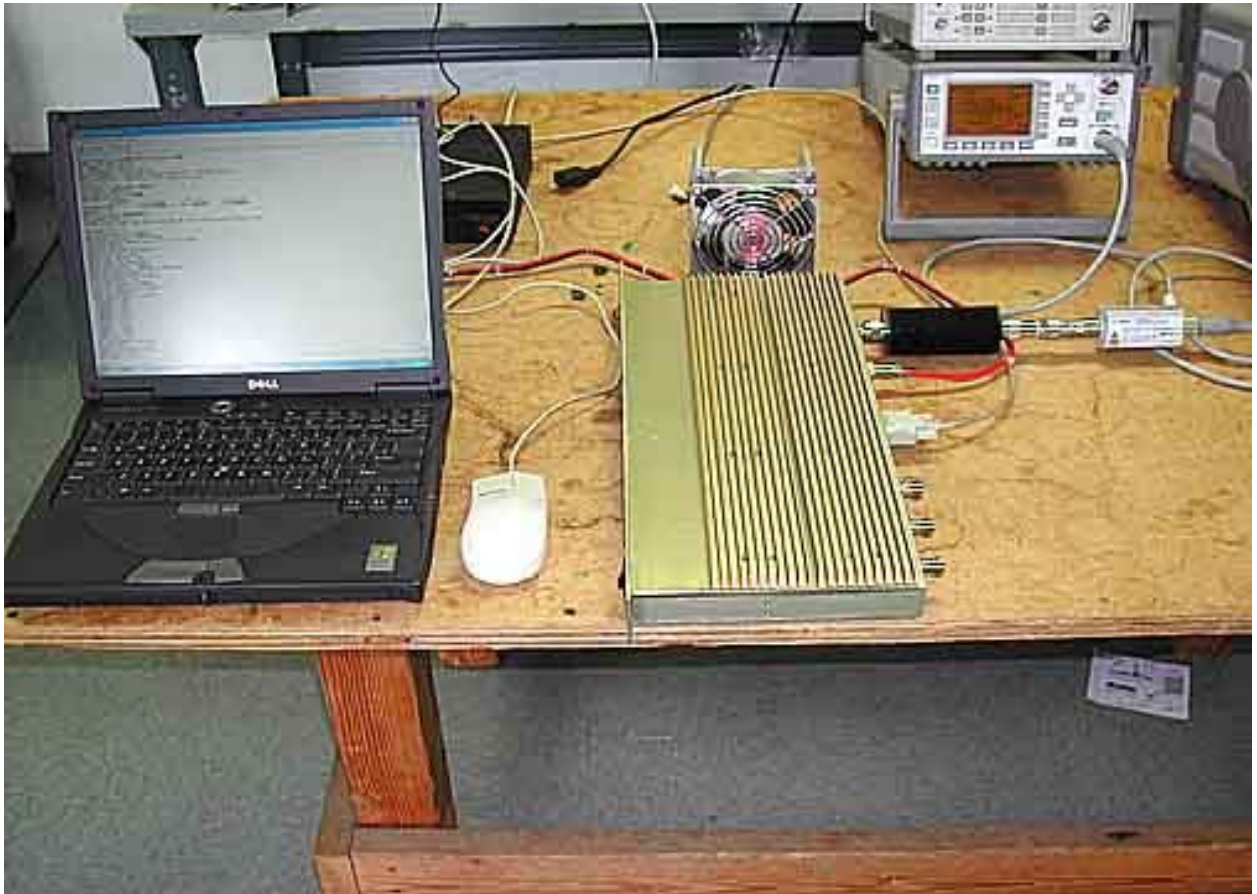

PHOTOGRAPH SHOWING RF POWER OUTPUT

PHOTOGRAPH SHOWING BANDWIDTH LIMITATIONS

PHOTOGRAPH SHOWING EMISSIONS MASK

PHOTOGRAPH SHOWING DIRECT CONNECT TEST SETUP

PHOTOGRAPH SHOWING RADIATED EMISSIONS

90.210 OATS Front

PHOTOGRAPH SHOWING RADIATED EMISSIONS

90.210 OATS Back

PHOTOGRAPH SHOWING FREQUENCY STABILITY

PHOTOGRAPH SHOWING RSS-119 99% BANDWIDTH