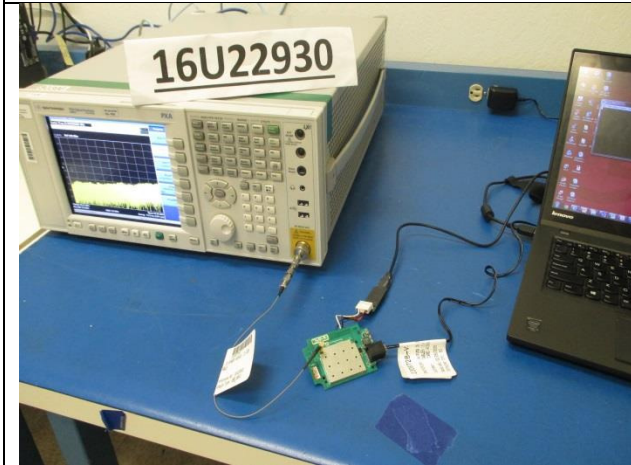

11. SETUP PHOTOS

RADIATED FRONT PHOTO (ABOVE 1 GHz)

RADIATED BACK PHOTO (ABOVE 1 GHz)

LINE CONDUCTED FRONT PHOTO

LINE CONDUCTED SIDE VIEW PHOTO

**ANTENNA PORT CONDUCTED RF MEASUREMENT SETUP AND
RADIATED RF MEASUREMENT SETUP FOR PORTABLE CONFIGURATION**

ANTENNA PORT CONDUCTED PHOTO

X-AXIS FRONT PHOTO

Y-AXIS FRONT PHOTO

Z-AXIS FRONT PHOTO

END OF REPORT