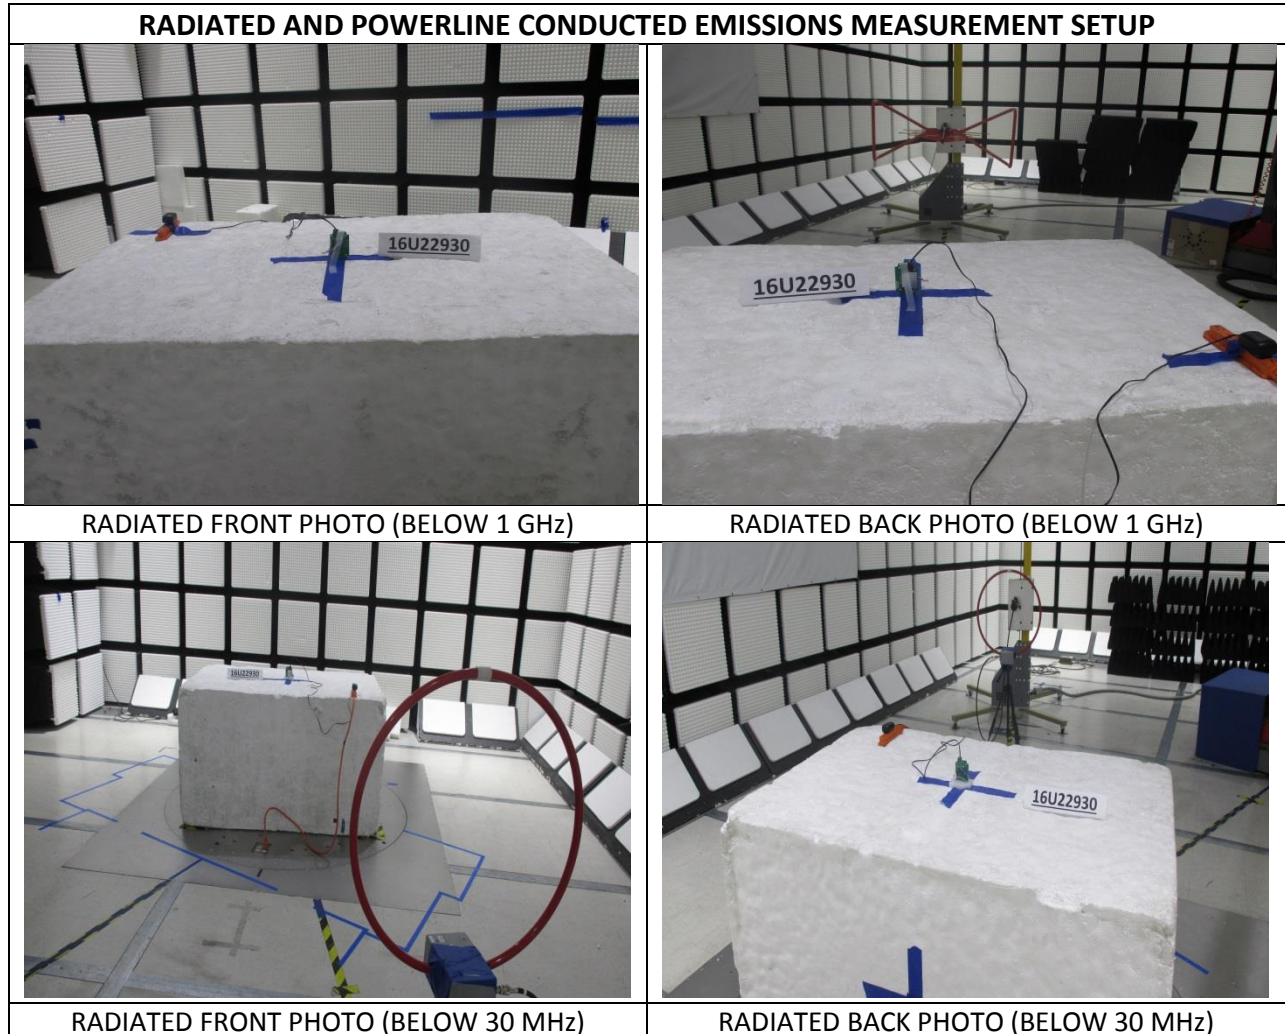

11. SETUP PHOTOS

RADIATED FRONT PHOTO (ABOVE 1 GHz)

RADIATED BACK PHOTO (ABOVE 1 GHz)

LINE CONDUCTED FRONT PHOTO

LINE CONDUCTED SIDE VIEW PHOTO

**ANTENNA PORT CONDUCTED RF MEASUREMENT SETUP AND
RADIATED RF MEASUREMENT SETUP FOR PORTABLE CONFIGURATION**

ANTENNA PORT CONDUCTED PHOTO

X-AXIS FRONT PHOTO

Y-AXIS FRONT PHOTO

Z-AXIS FRONT PHOTO

END OF REPORT