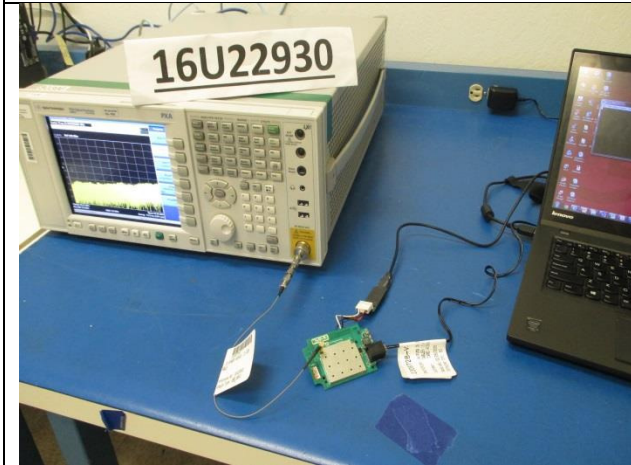

## 6. SETUP PHOTOS

RADIATED FRONT PHOTO (ABOVE 1 GHz)

RADIATED BACK PHOTO (ABOVE 1 GHz)

LINE CONDUCTED FRONT PHOTO

LINE CONDUCTED SIDE VIEW PHOTO

**ANTENNA PORT CONDUCTED RF MEASUREMENT SETUP AND  
RADIATED RF MEASUREMENT SETUP FOR PORTABLE CONFIGURATION**

ANTENNA PORT CONDUCTED PHOTO

X-AXIS FRONT PHOTO

Y-AXIS FRONT PHOTO

Z-AXIS FRONT PHOTO

**END OF REPORT**