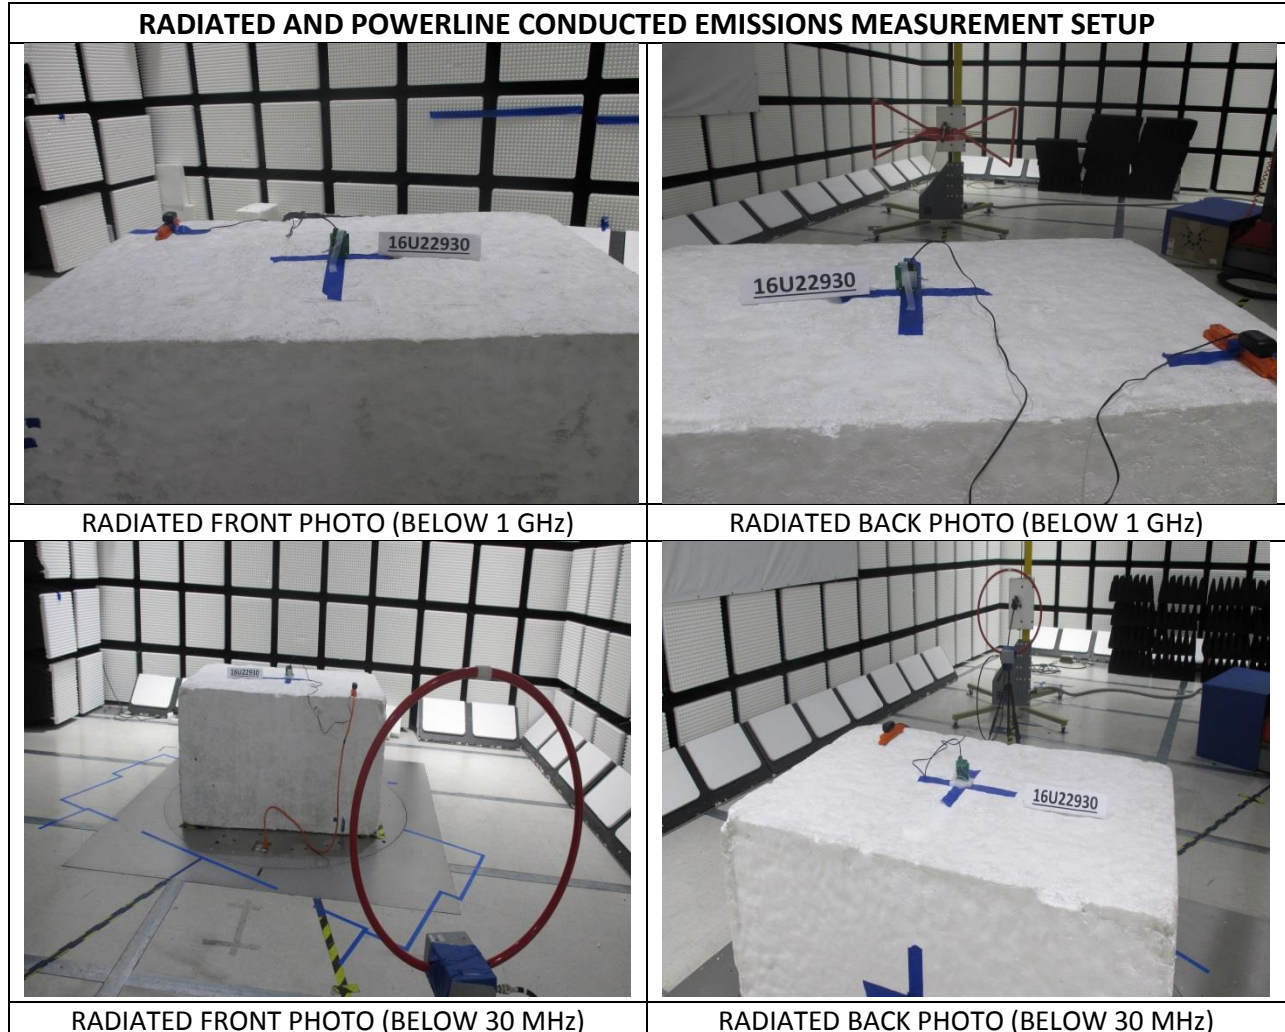

## 6. SETUP PHOTOS

RADIATED FRONT PHOTO (ABOVE 1 GHz)

RADIATED BACK PHOTO (ABOVE 1 GHz)

LINE CONDUCTED FRONT PHOTO

LINE CONDUCTED SIDE VIEW PHOTO

**ANTENNA PORT CONDUCTED RF MEASUREMENT SETUP AND  
RADIATED RF MEASUREMENT SETUP FOR PORTABLE CONFIGURATION**

ANTENNA PORT CONDUCTED PHOTO

X-AXIS FRONT PHOTO

Y-AXIS FRONT PHOTO

Z-AXIS FRONT PHOTO

**END OF REPORT**