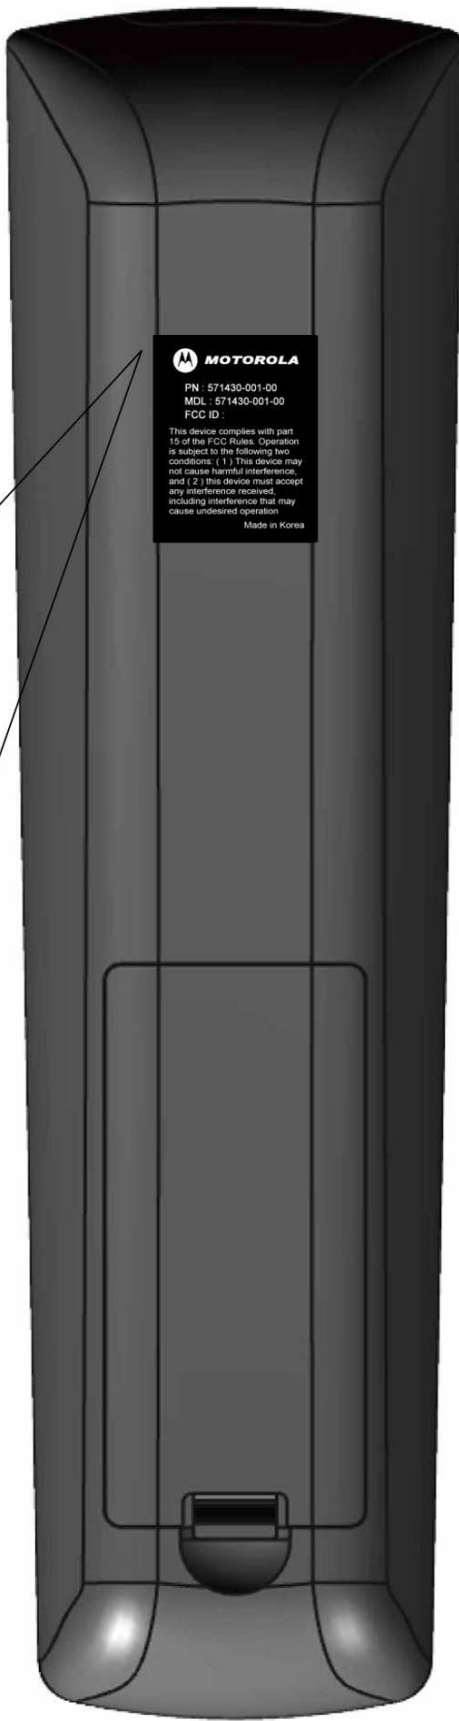

MOTOROLA

PN: 580117-001
MDL: URC3051
FCC ID: MG33051

This device complies with part 15 of the FCC Rules. Operation is subject to the following two conditions: (1) This device may not cause harmful Interference, and (2) this device must accept any Interference received, including interference that may cause undesired operation.

Made in China

19.7mm x 24.7mm

Pure Black with White Text