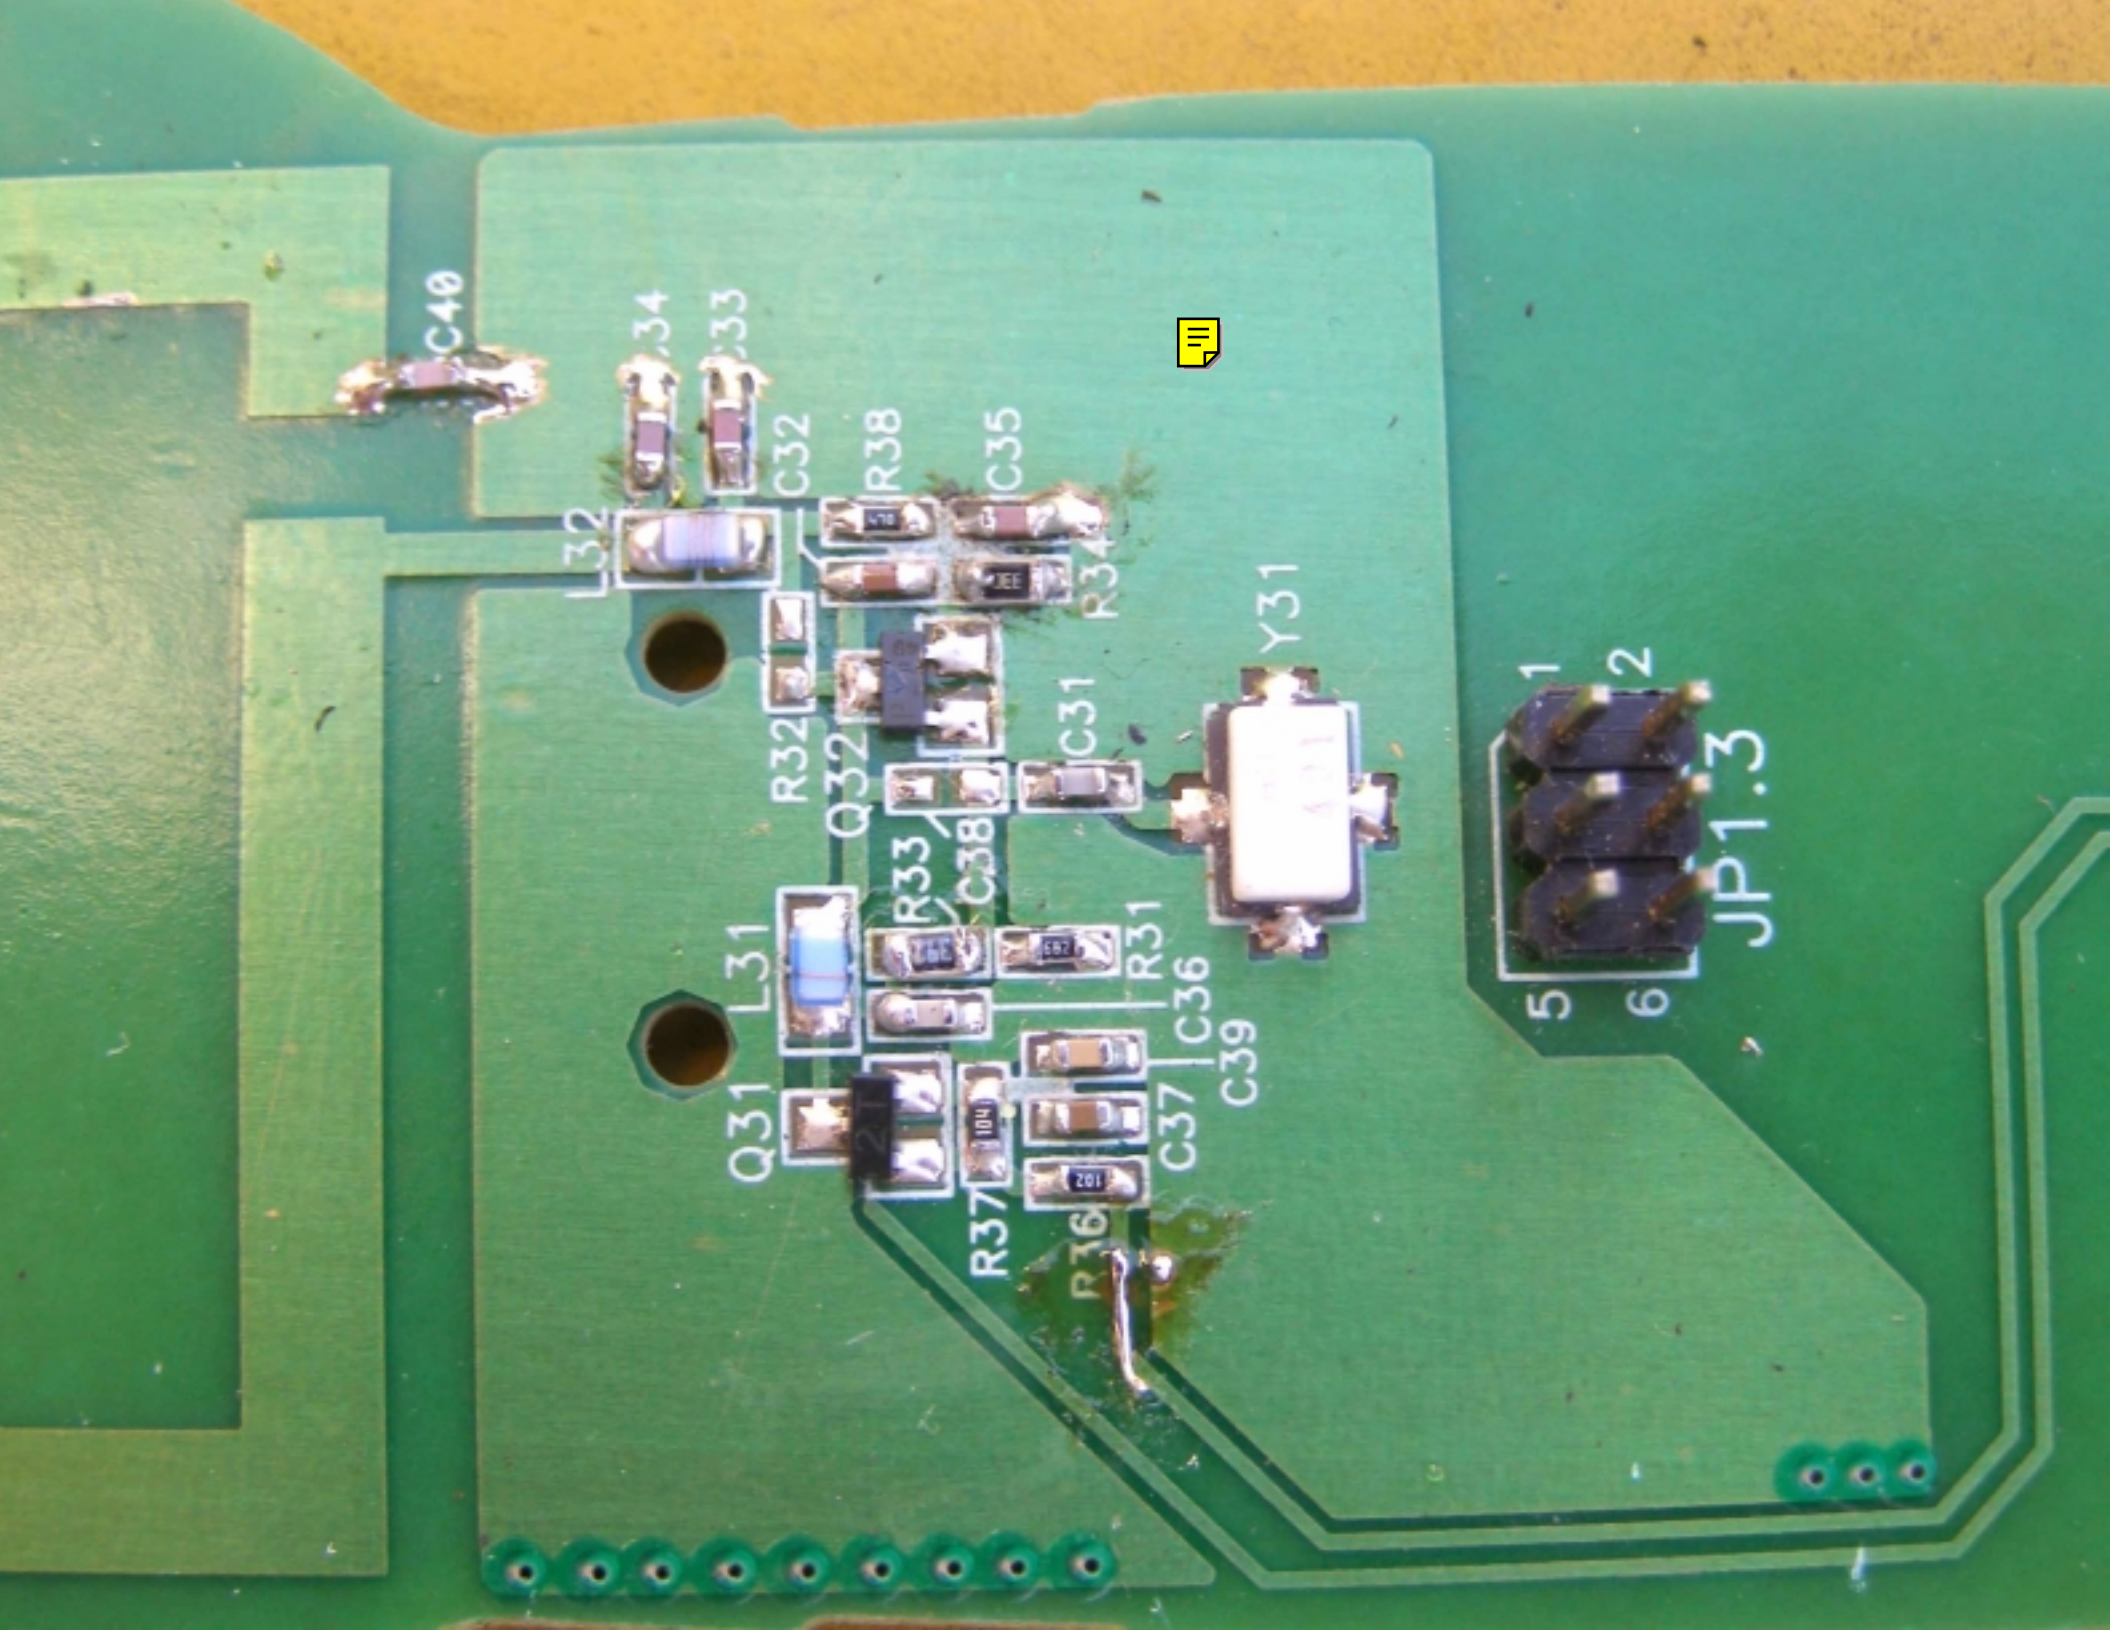

C40

R34

R33

C32

R38

C35

U1

L32

R34

R34

R32

Q32

C31

Y31

R33

C38

R31

Q31

L31

R37

R36

C37

C36

C39

1

2

5

6

JP1.3