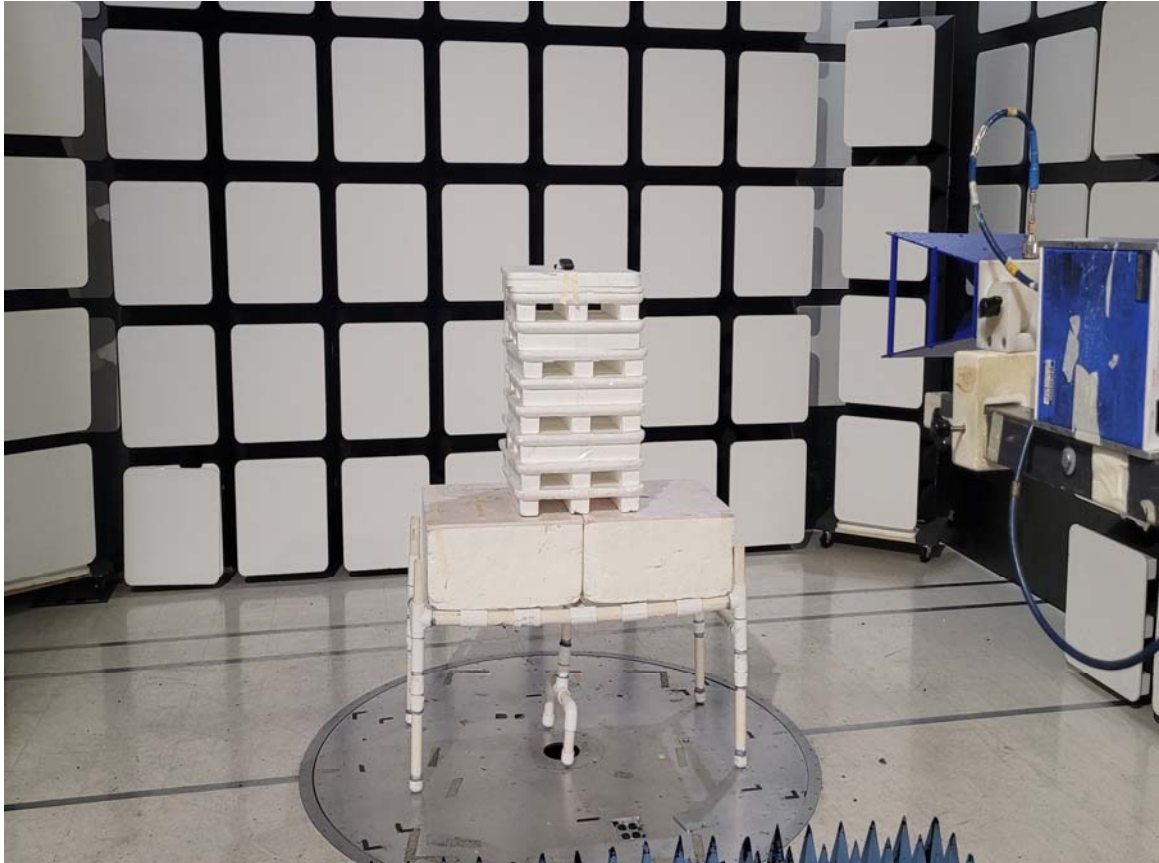

FRONT VIEW

UNIVERSAL ELECTRONICS, INC.
DIRECTV RC83V REMOTE CONTROL 2022
MODEL: RC83V

FCC SUBPART B AND C – RADIATED EMISSIONS – BELOW 1 GHz

**PHOTOGRAPH SHOWING THE EUT CONFIGURATION
FOR MAXIMUM EMISSIONS**

REAR VIEW

UNIVERSAL ELECTRONICS, INC.
DIRECTV RC83V REMOTE CONTROL 2022
MODEL: RC83V
FCC SUBPART B AND C – RADIATED EMISSIONS – BELOW 1 GHz

**PHOTOGRAPH SHOWING THE EUT CONFIGURATION
FOR MAXIMUM EMISSIONS**

FRONT VIEW

UNIVERSAL ELECTRONICS, INC.
DIRECTV RC83V REMOTE CONTROL 2022
MODEL: RC83V
FCC SUBPART B AND C – RADIATED EMISSIONS – ABOVE 1 GHz

**PHOTOGRAPH SHOWING THE EUT CONFIGURATION
FOR MAXIMUM EMISSIONS**

REAR VIEW

UNIVERSAL ELECTRONICS, INC.
DIRECTV RC83V REMOTE CONTROL 2022
MODEL: RC83V
FCC SUBPART B AND C – RADIATED EMISSIONS – ABOVE 1 GHz

**PHOTOGRAPH SHOWING THE EUT CONFIGURATION
FOR MAXIMUM EMISSIONS**