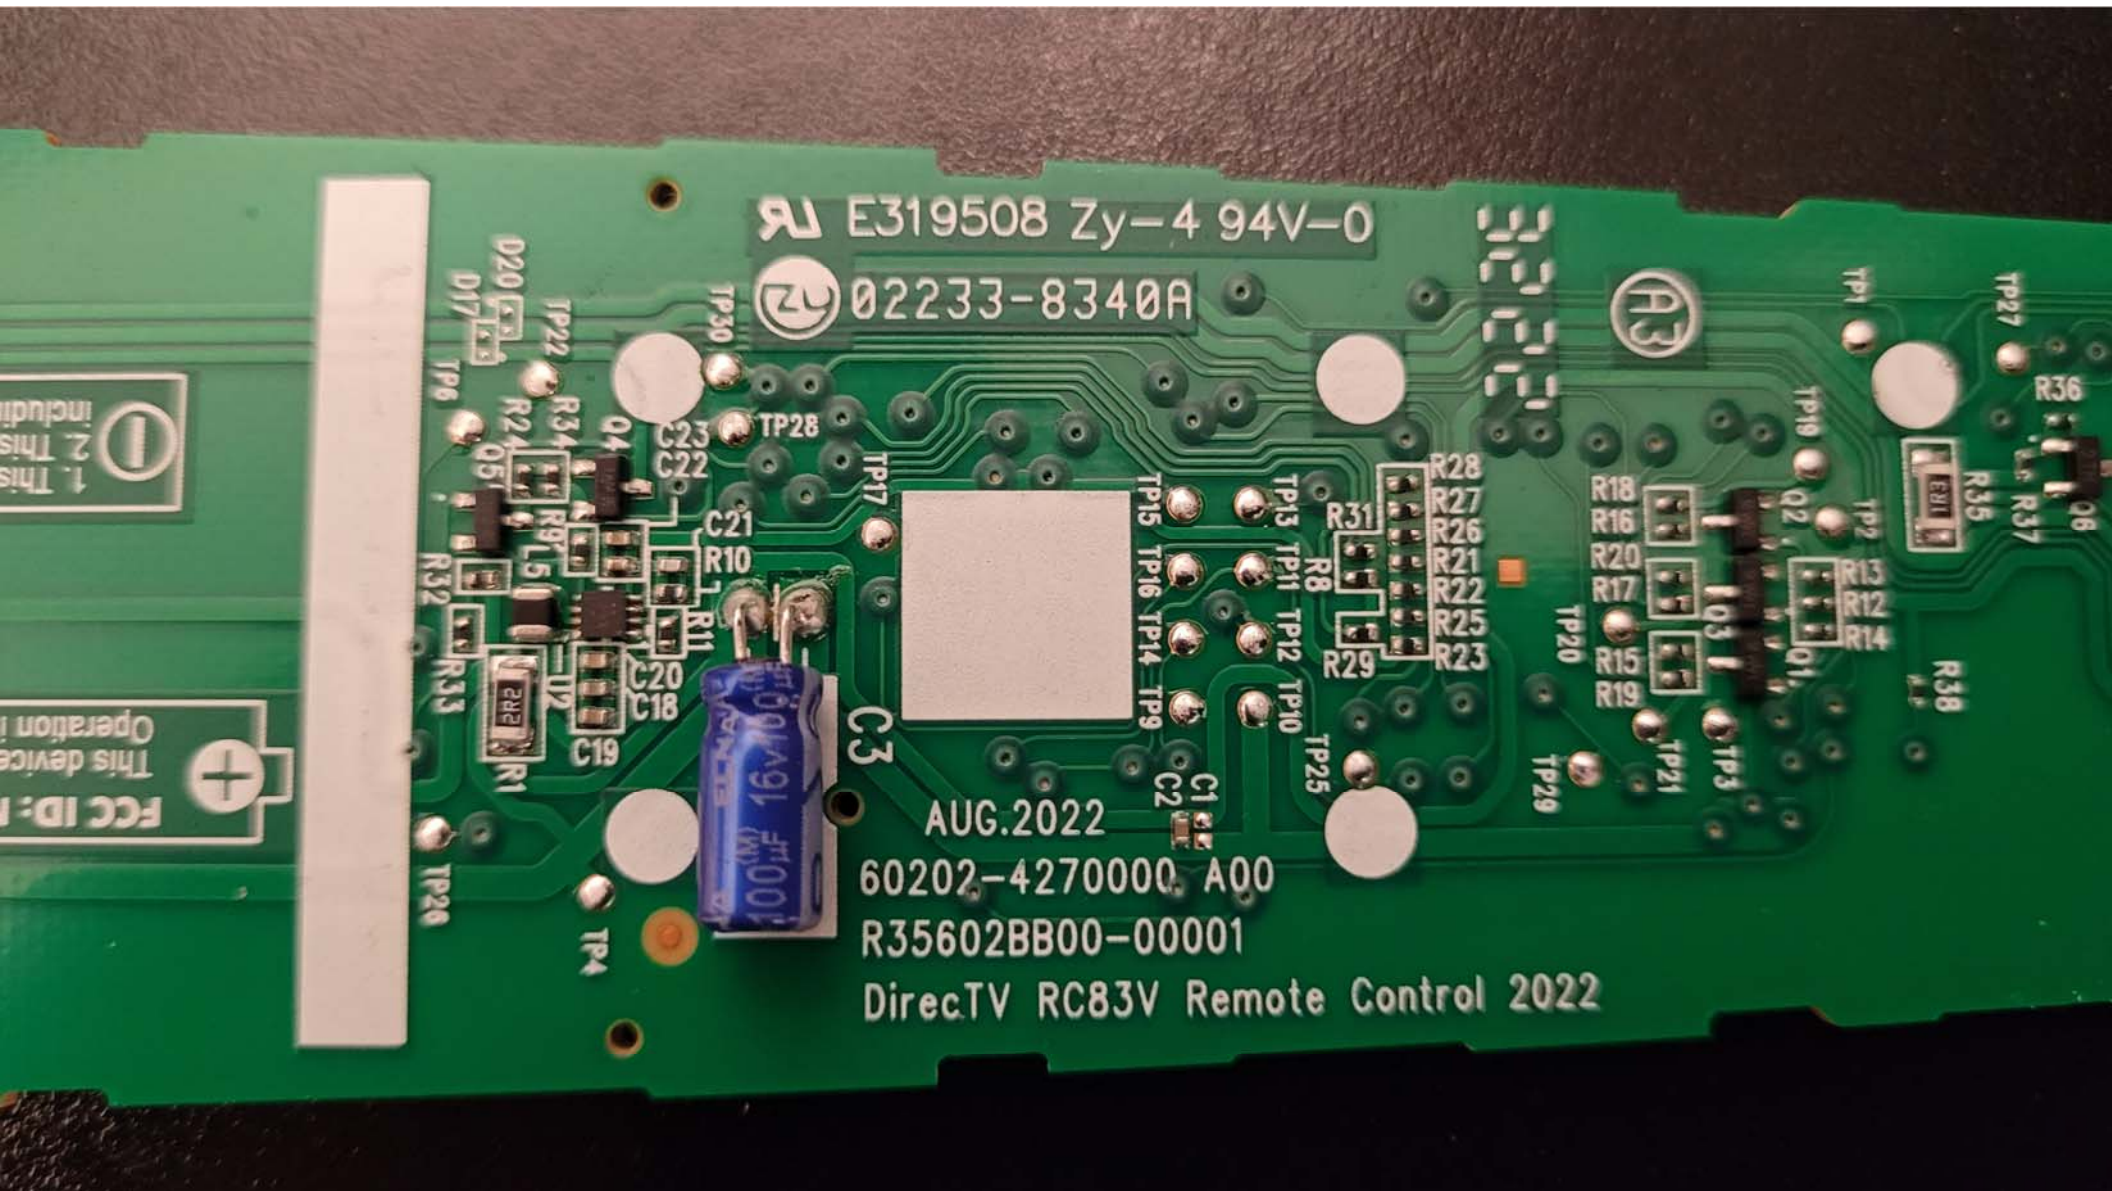

Inside View #1

Inside View #2

Top View of the PCB - View #1

Top View of the PCB - View #2

Top View of the PCB - Closeup #1

Top View of the PCB - Closeup #2

319508 Zy-4 94V-0

2233-8340A

AUG.2022

202-4270000 A00

5602BB00-00001

ecTV RC83V Remote Control 2022

Top View of the PCB - Closeup #3

Top View of the PCB - Closeup #4

Top View of the PCB - Closeup #5

Bottom View of the PCB - View #1