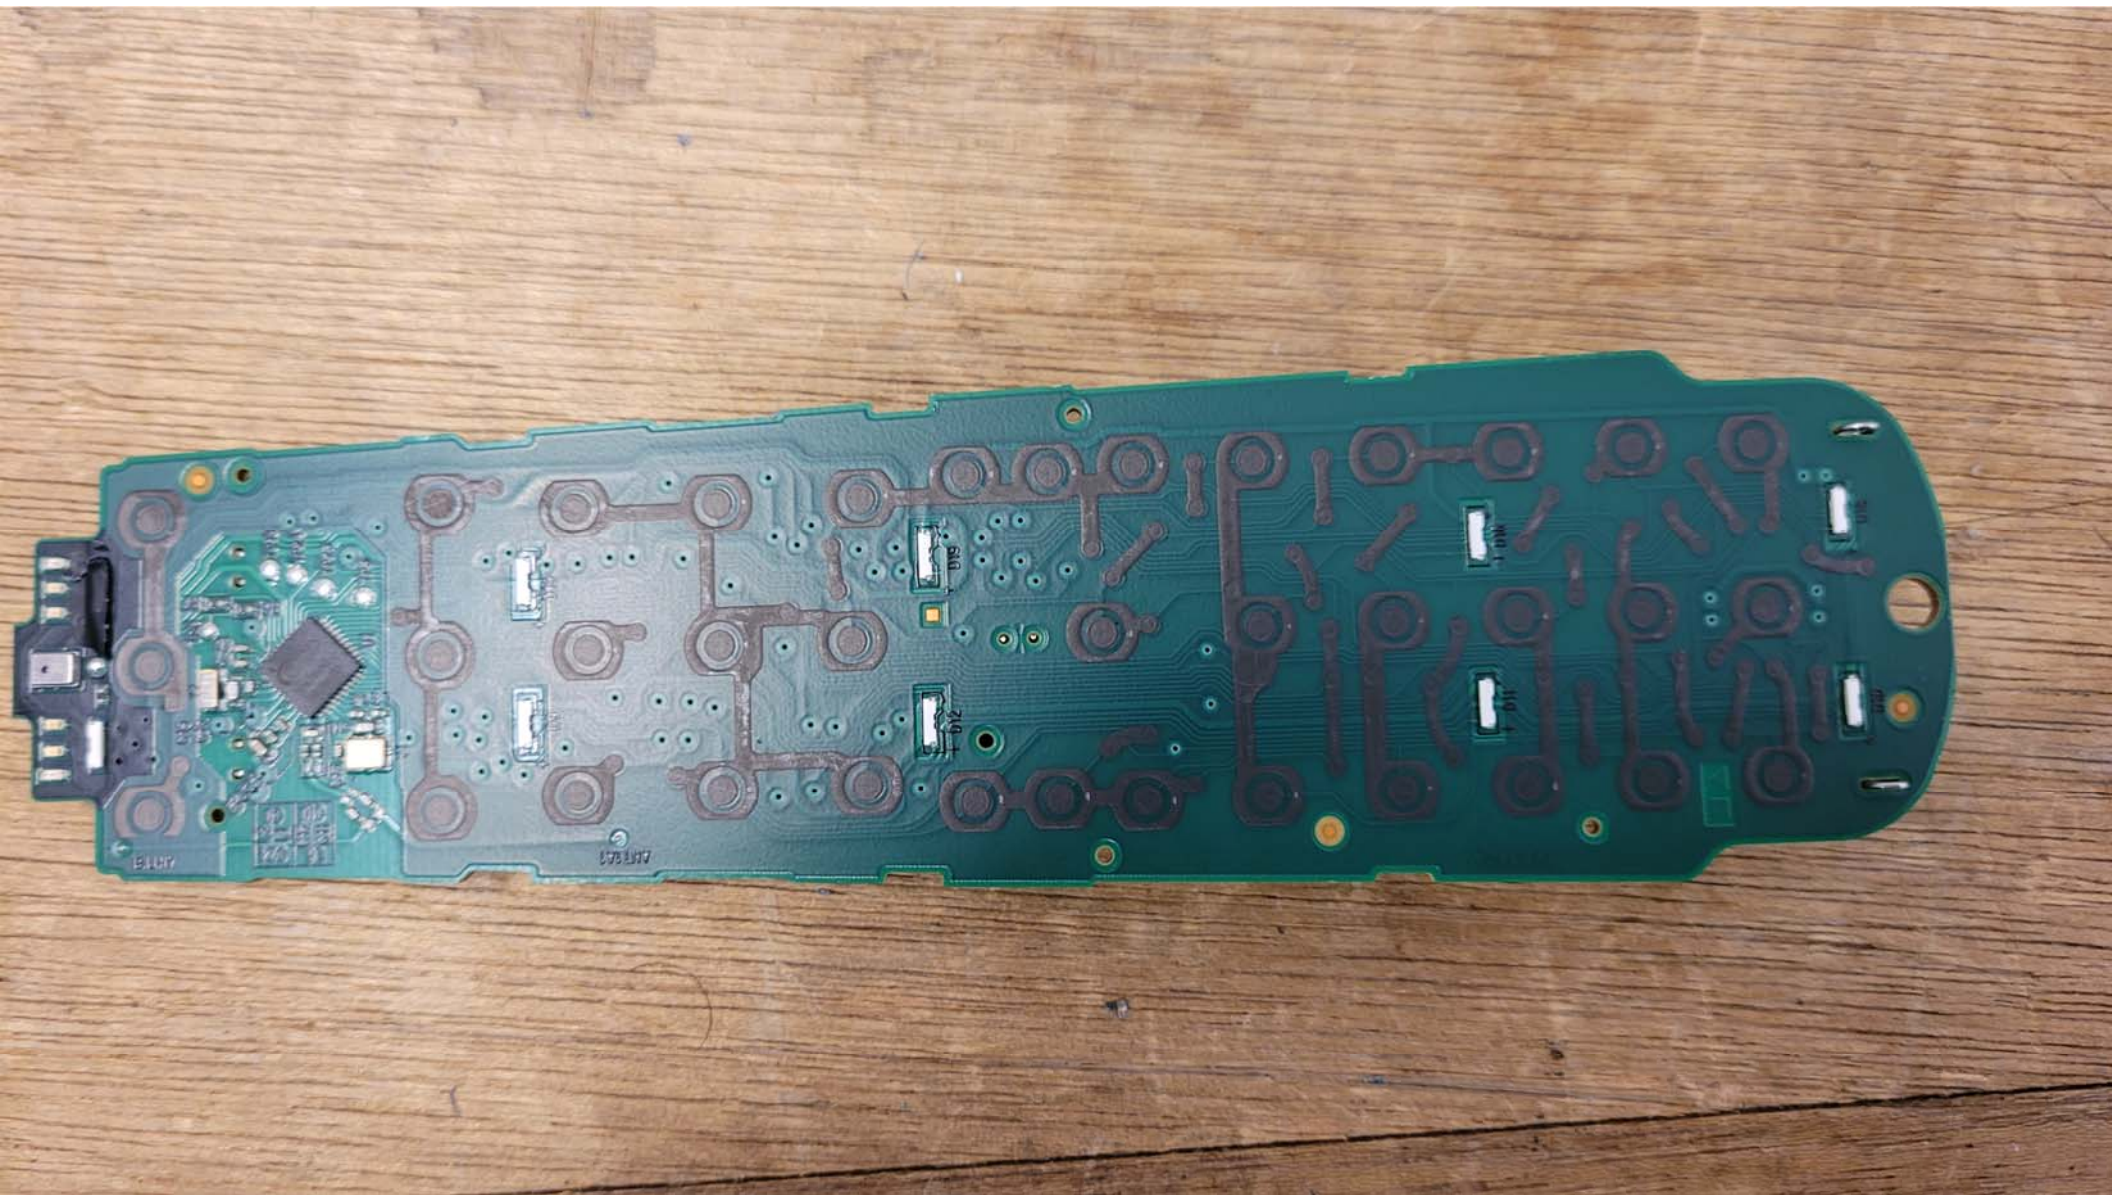

Inside View #1

Inside View #2

Top View of the PCB - View #1

Top View of the PCB - View #2

Top View of the PCB - Closeup #1

Top View of the PCB - Closeup #2

319508 Zy-4 94V-0

2233-8340A

AUG.2022

202-4270000 A00

5602BB00-00001

ecTV RC83V Remote Control 2022

Top View of the PCB - Closeup #3

Top View of the PCB - Closeup #4

Top View of the PCB - Closeup #5

Bottom View of the PCB - View #1

Bottom View of the PCB - View #2

Bottom View of the PCB - Closeup #1

Bottom View of the PCB - Closeup #2

Bottom View of the PCB - Closeup #3

Bottom View of the PCB - Closeup #4