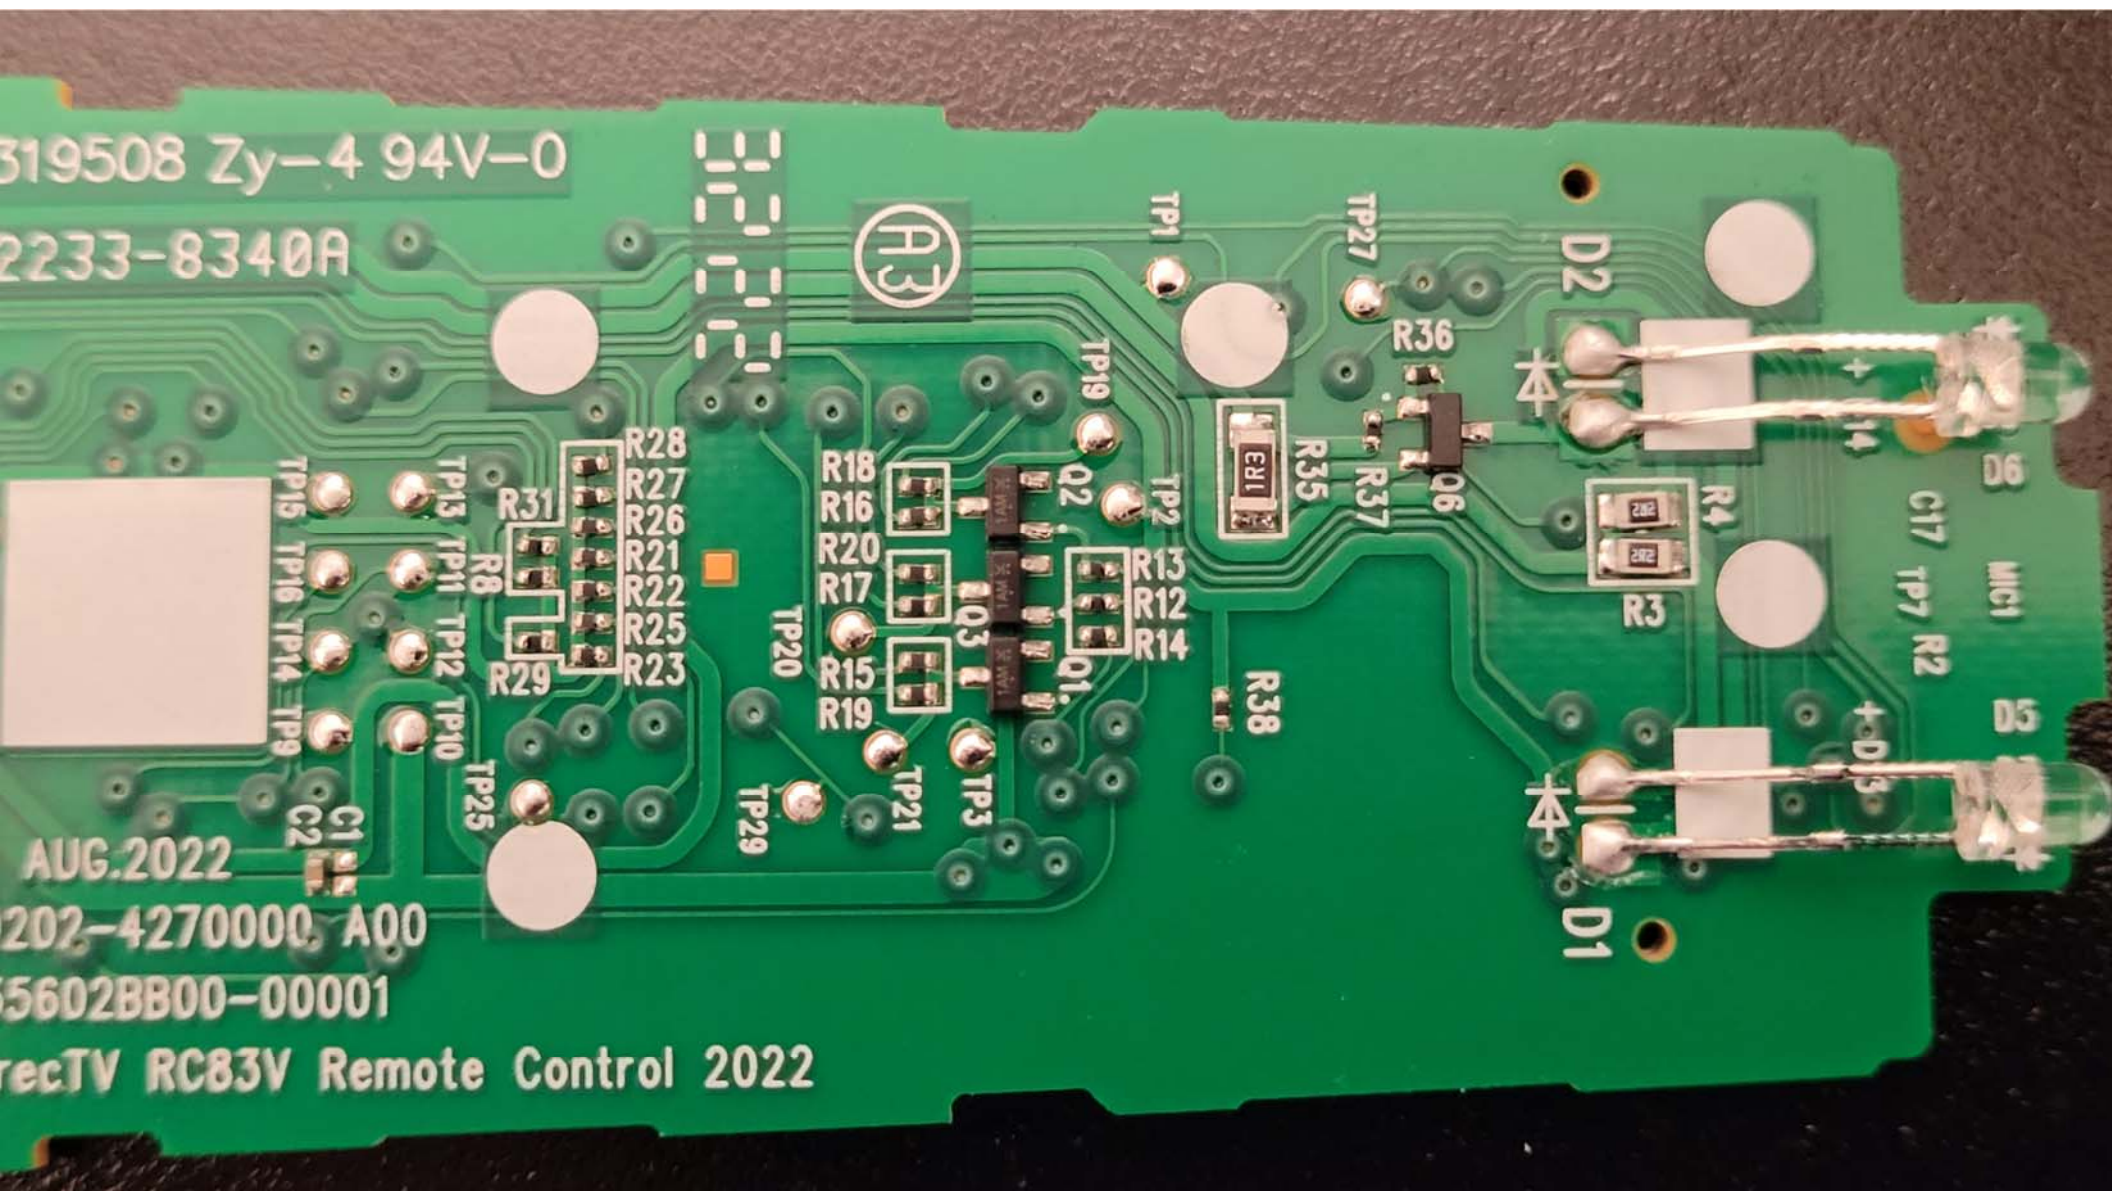

Inside View #1

Inside View #2

Top View of the PCB - View #1

Top View of the PCB - View #2

Top View of the PCB - Closeup #1

Top View of the PCB - Closeup #2

319508 Zy-4 94V-0

2233-8340A

AUG.2022

202-4270000 A00

5602BB00-00001

ecTV RC83V Remote Control 2022

Top View of the PCB - Closeup #3

Top View of the PCB - Closeup #4

Top View of the PCB - Closeup #5

Bottom View of the PCB - View #1

Bottom View of the PCB - View #2

Bottom View of the PCB - Closeup #1

Bottom View of the PCB - Closeup #2

Bottom View of the PCB - Closeup #3

Bottom View of the PCB - Closeup #4