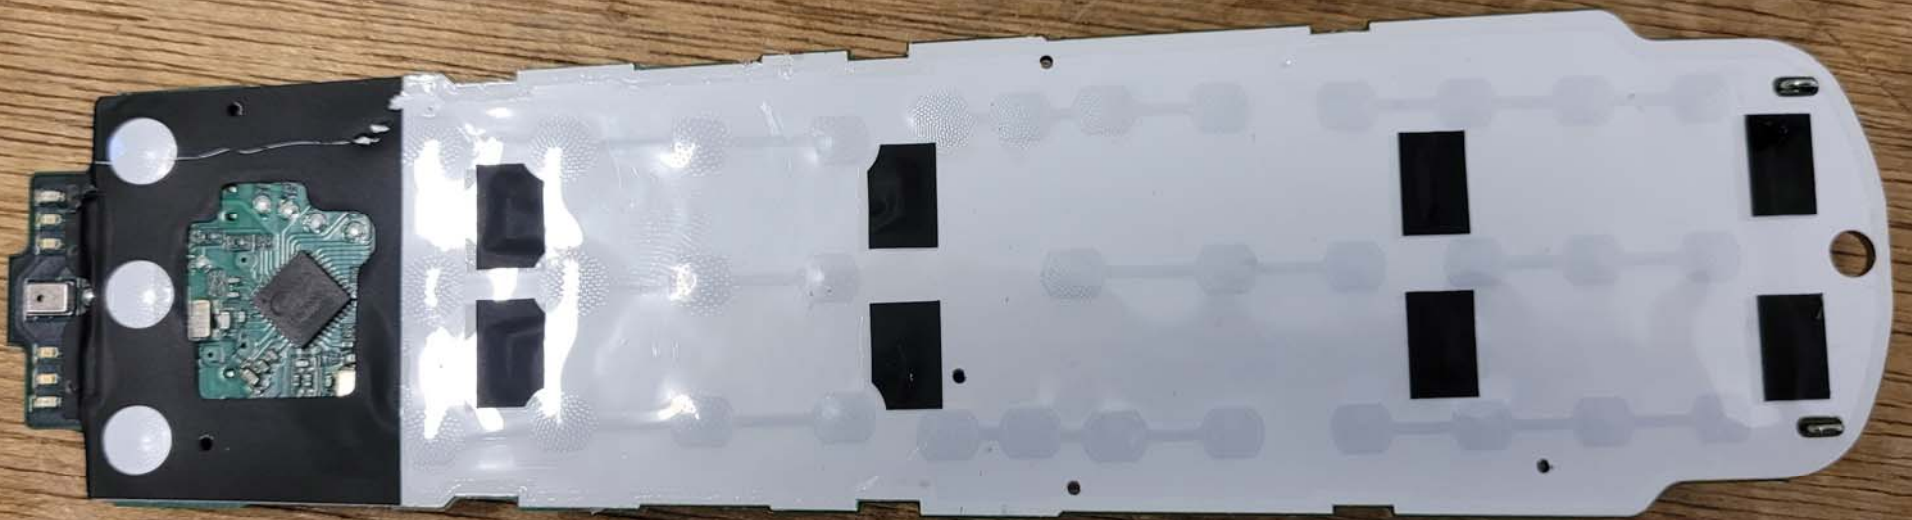

AUG.2022

202-4270000 A00

5602BB00-00001

ecTV RC83V Remote Control 2022

Top View of the PCB - Closeup #3

Top View of the PCB - Closeup #4

Top View of the PCB - Closeup #5

Bottom View of the PCB - View #1

Bottom View of the PCB - View #2

Bottom View of the PCB - Closeup #1

Bottom View of the PCB - Closeup #2

Bottom View of the PCB - Closeup #3

Bottom View of the PCB - Closeup #4