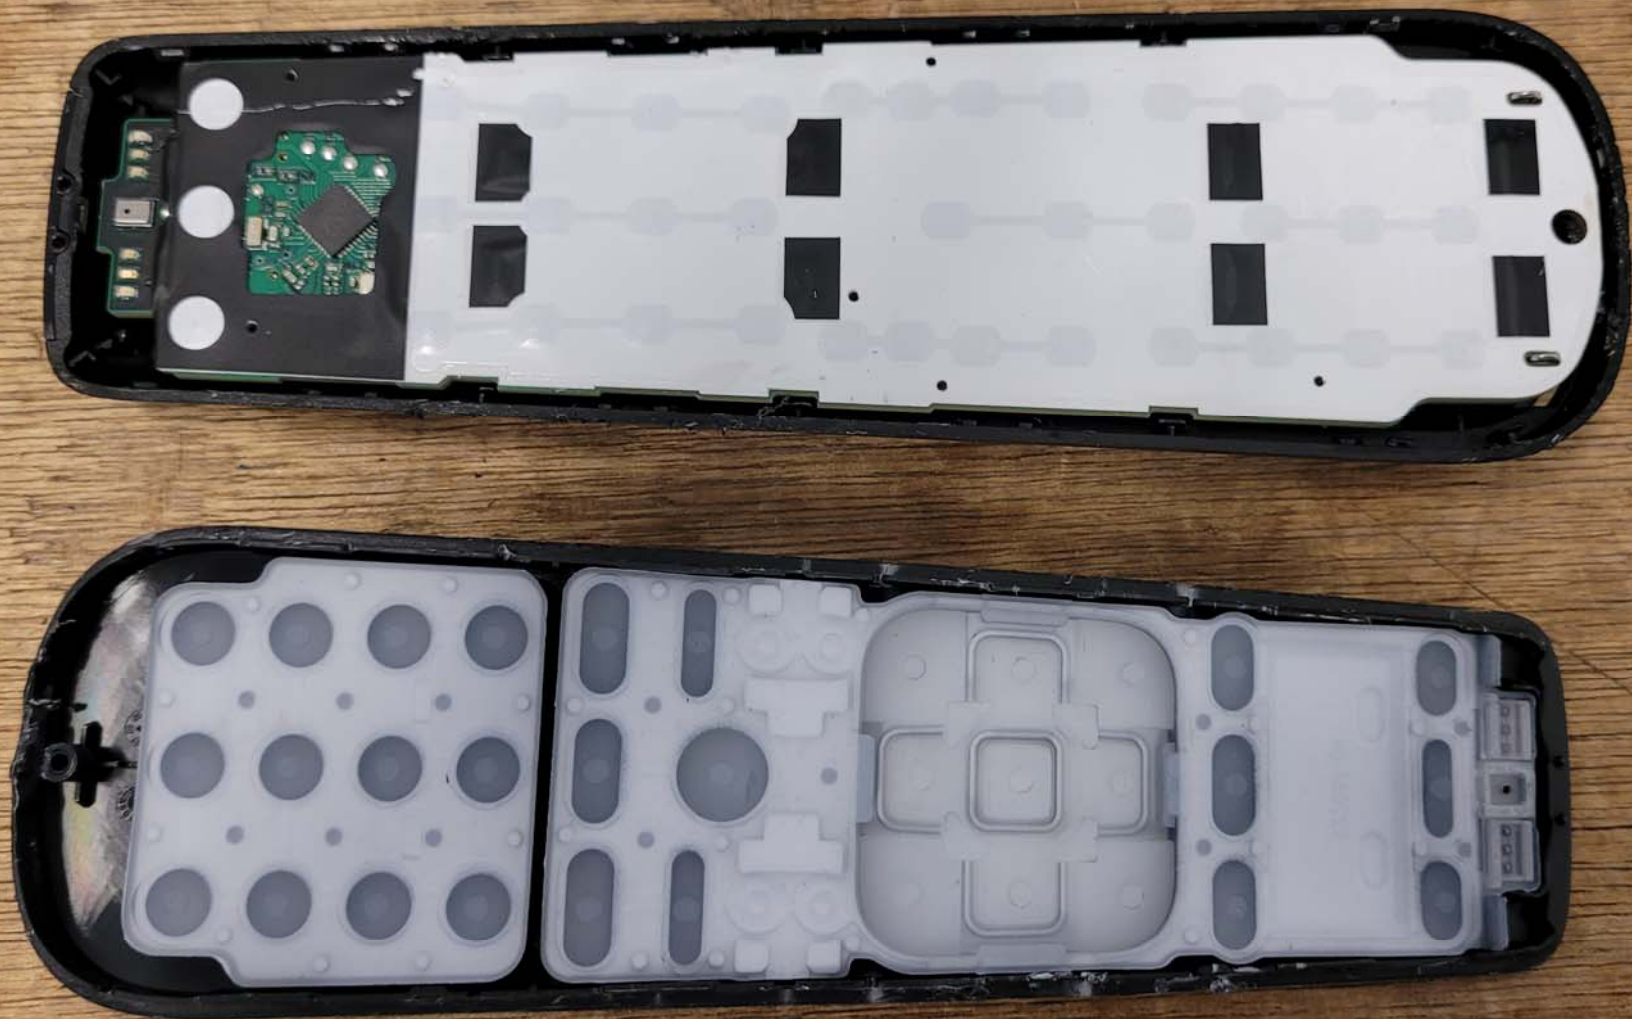

Inside View #1

Inside View #2

Top View of the PCB - View #1

Top View of the PCB - View #2

Top View of the PCB - Closeup #1

Top View of the PCB - Closeup #2

319508 Zy-4 94V-0

2233-8340A

AUG.2022

202-4270000 A00

5602BB00-00001

ecTV RC83V Remote Control 2022

Top View of the PCB - Closeup #3

Top View of the PCB - Closeup #4

Top View of the PCB - Closeup #5

Bottom View of the PCB - View #1

Bottom View of the PCB - View #2

Bottom View of the PCB - Closeup #1

Bottom View of the PCB - Closeup #2

Bottom View of the PCB - Closeup #3

Bottom View of the PCB - Closeup #4