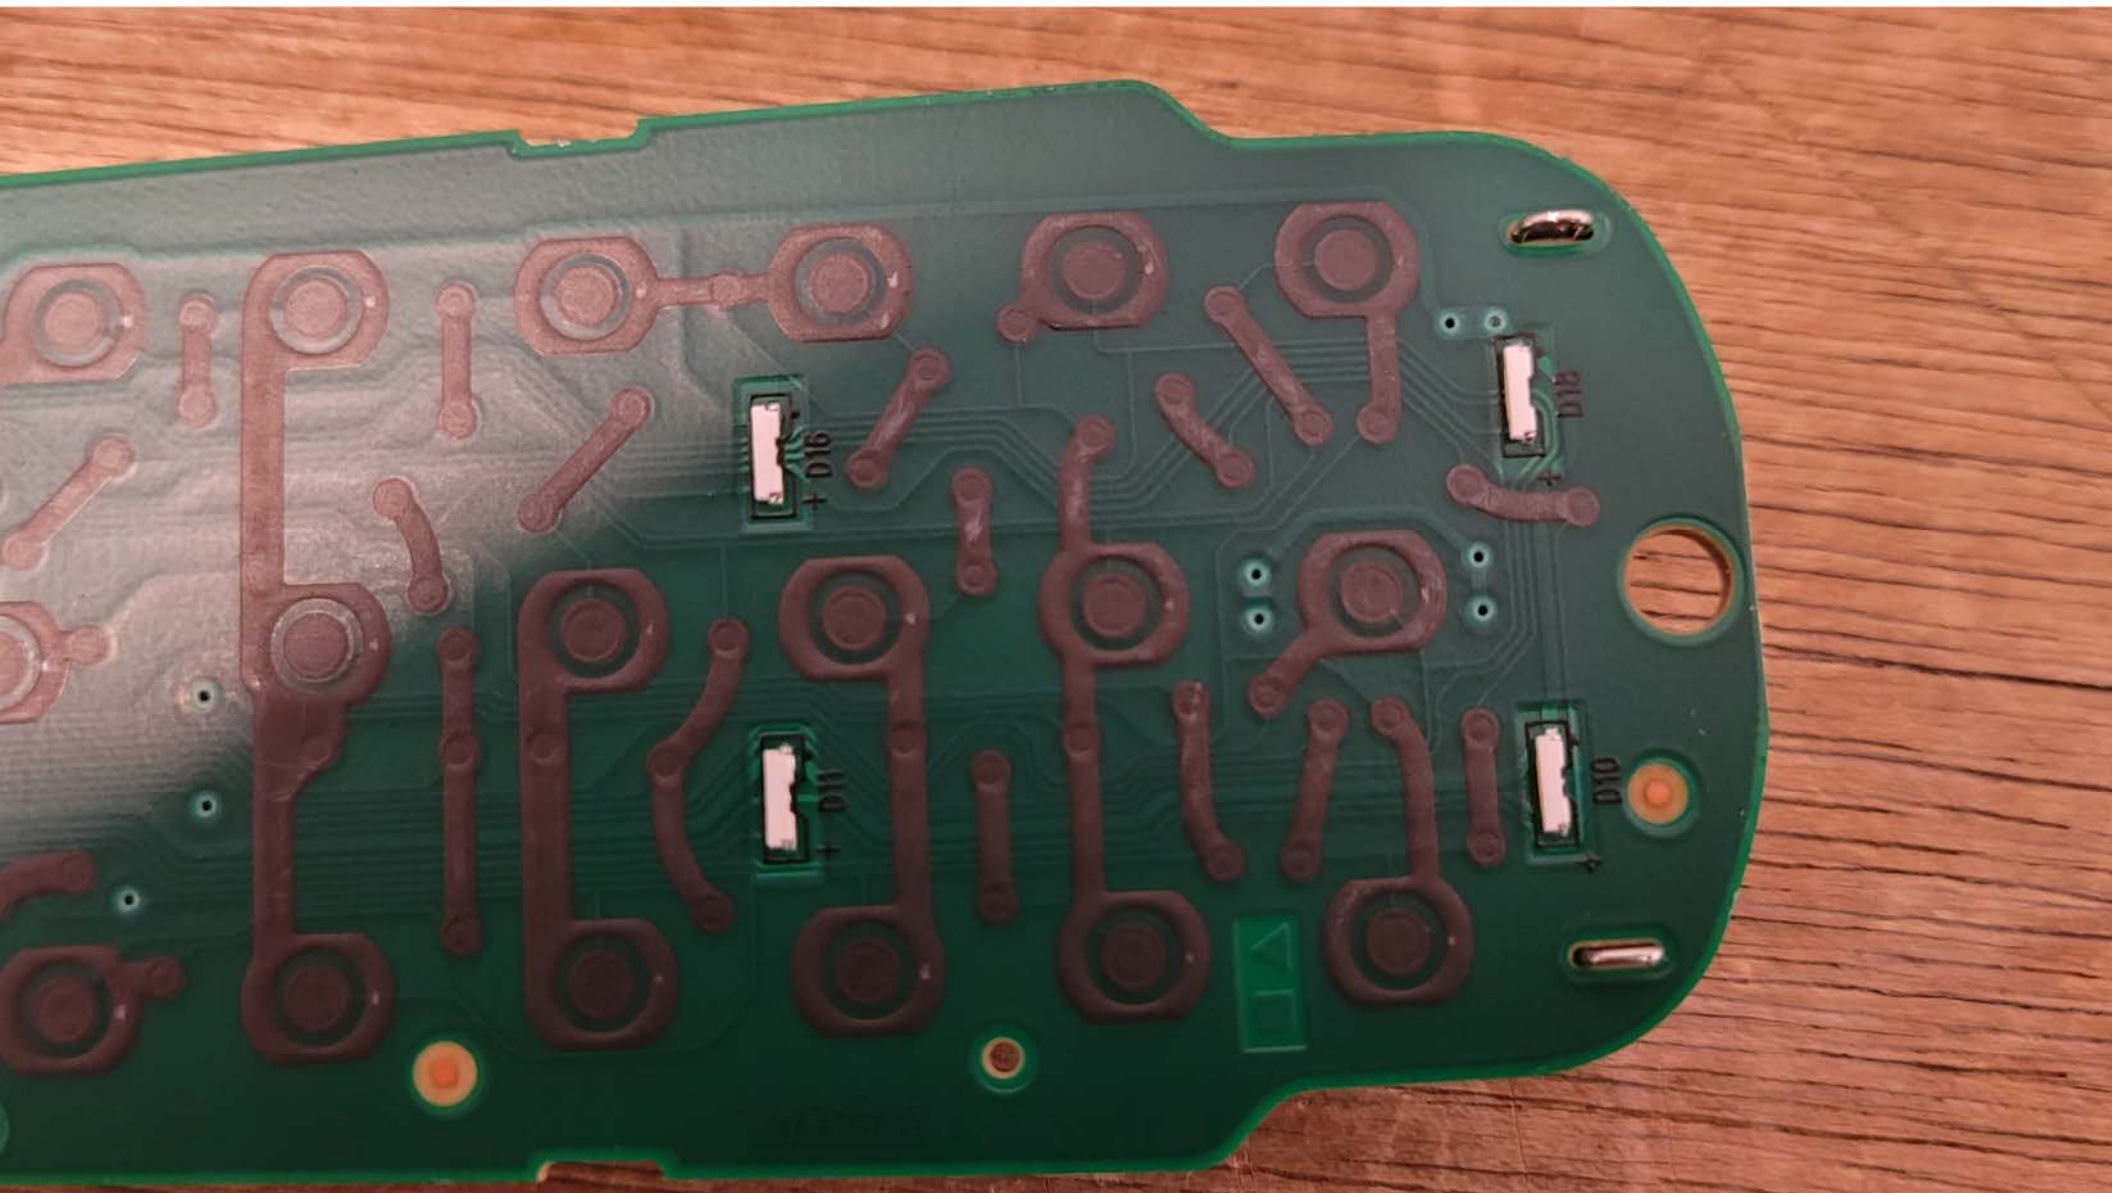

Inside View #1

Inside View #2

Top View of the PCB - View #1

Top View of the PCB - View #2

Top View of the PCB - Closeup #1

Top View of the PCB - Closeup #2

319508 Zy-4 94V-0

2233-8340A

AUG.2022

202-4270000 A00

5602BB00-00001

ecTV RC83V Remote Control 2022

Top View of the PCB - Closeup #3

Top View of the PCB - Closeup #4

Top View of the PCB - Closeup #5

Bottom View of the PCB - View #1

Bottom View of the PCB - View #2

Bottom View of the PCB - Closeup #1

Bottom View of the PCB - Closeup #2

Bottom View of the PCB - Closeup #3

Bottom View of the PCB - Closeup #4