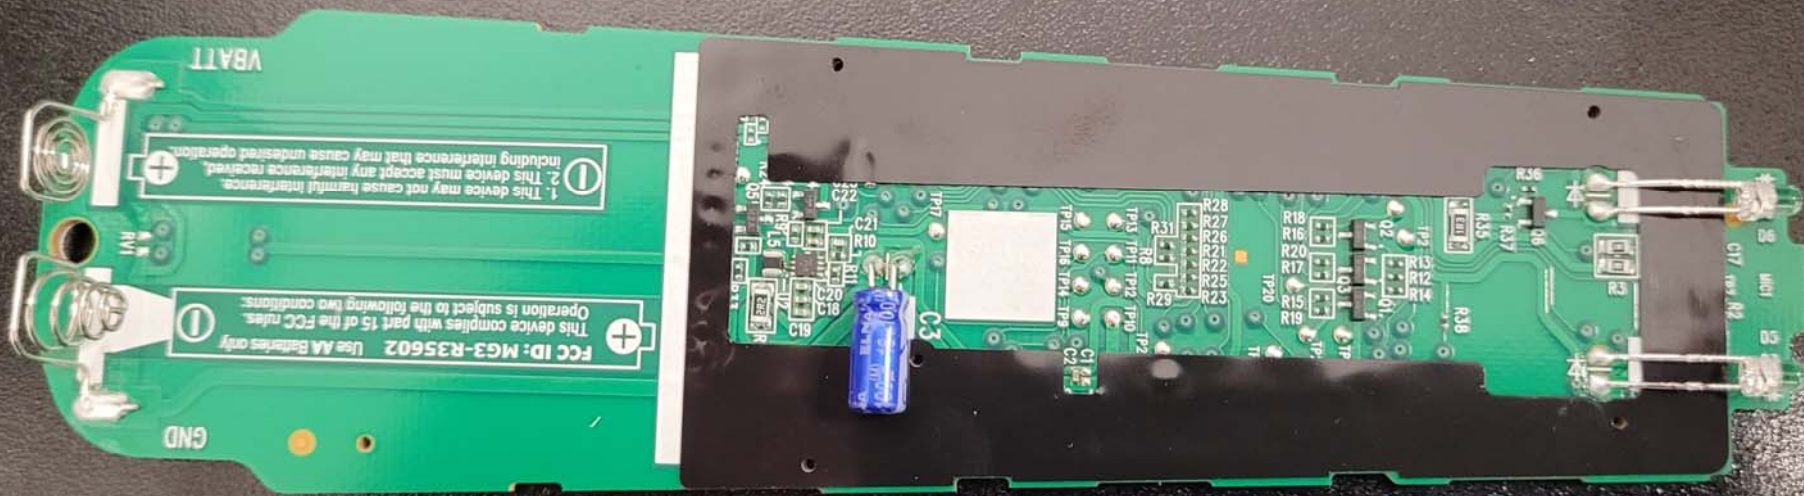

Inside View #1

Inside View #2

Top View of the PCB - View #1

Top View of the PCB - View #2

Top View of the PCB - Closeup #1

Top View of the PCB - Closeup #2

319508 Zy-4 94V-0

2233-8340A

AUG.2022

202-4270000 A00

5602BB00-00001

ecTV RC83V Remote Control 2022

Top View of the PCB - Closeup #3

Top View of the PCB - Closeup #4

Top View of the PCB - Closeup #5

Bottom View of the PCB - View #1

Bottom View of the PCB - View #2

Bottom View of the PCB - Closeup #1

Bottom View of the PCB - Closeup #2

Bottom View of the PCB - Closeup #3

Bottom View of the PCB - Closeup #4