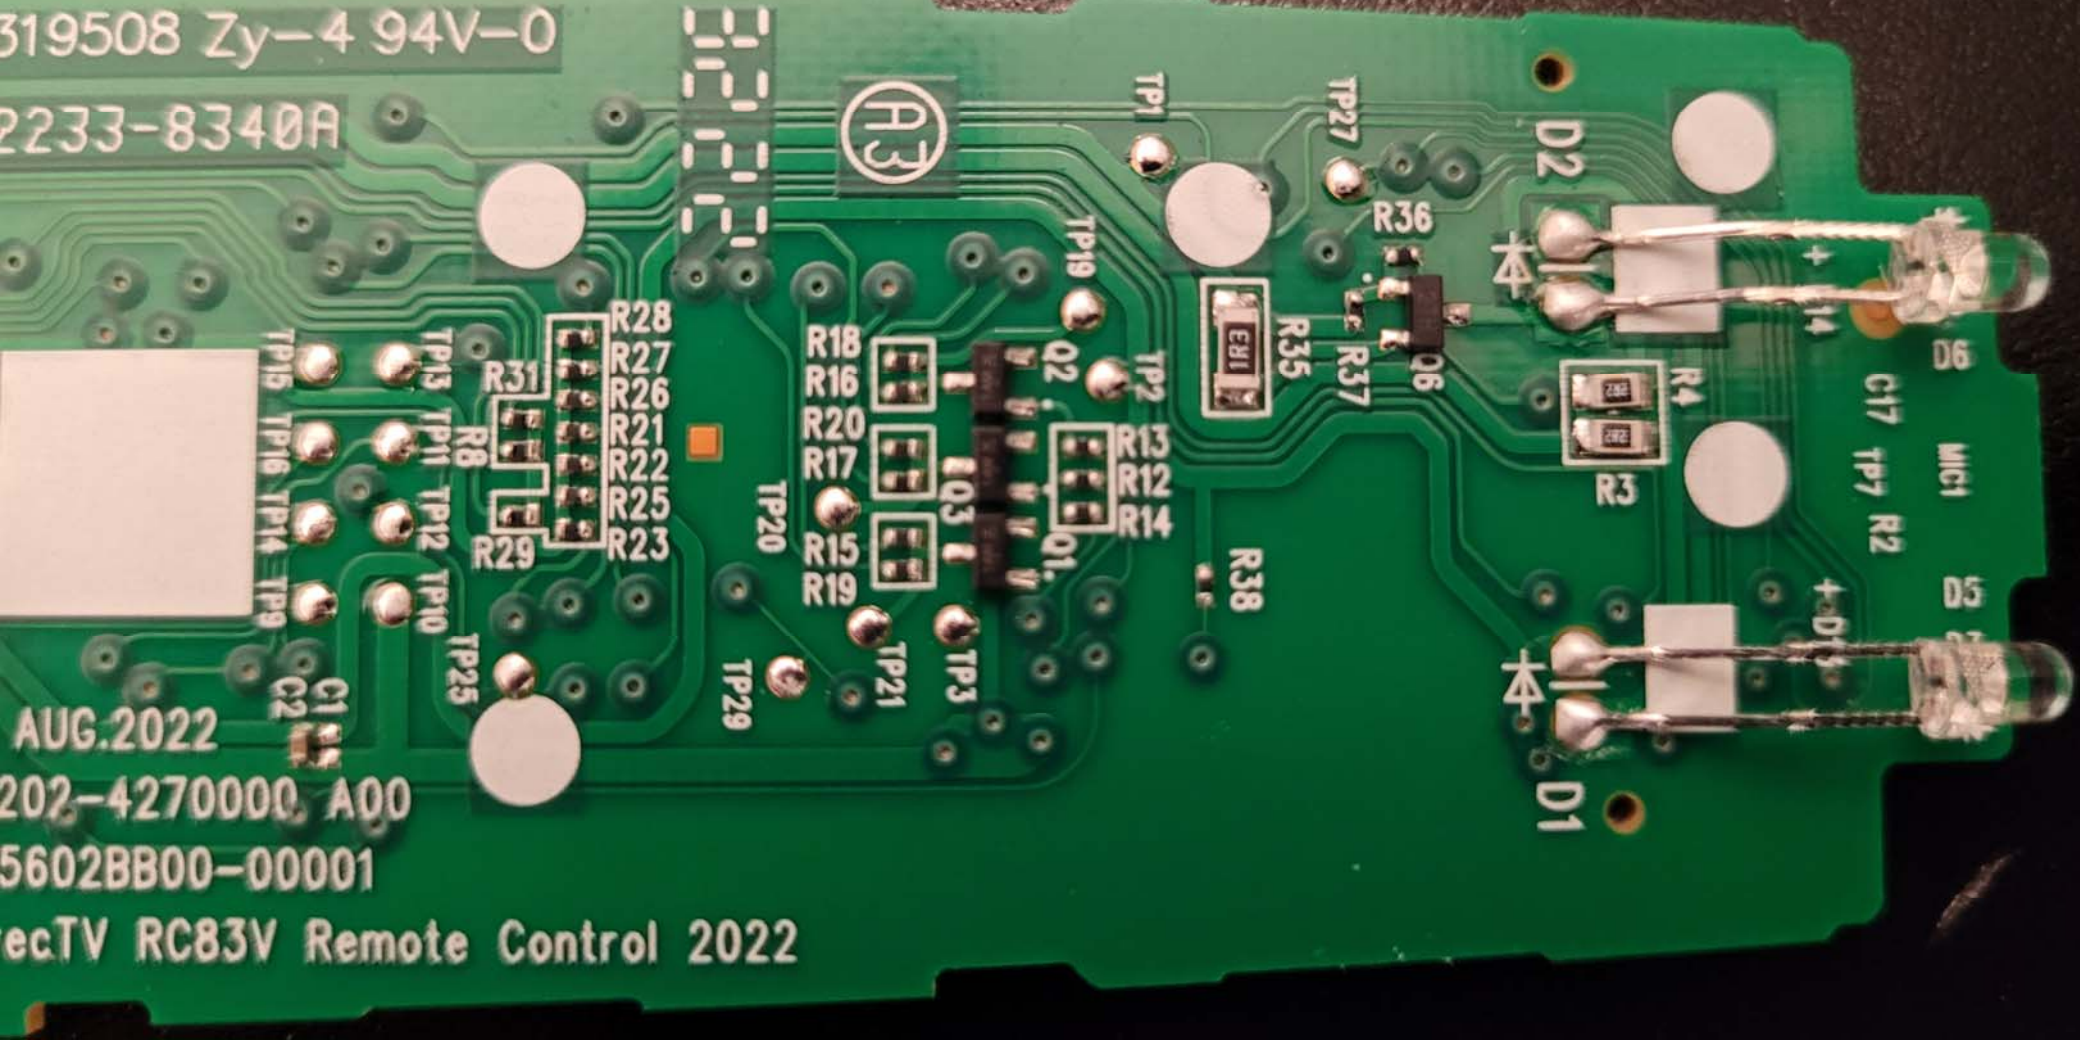

Inside View #1

Inside View #2

Top View of the PCB - View #1

Top View of the PCB - View #2

Top View of the PCB - Closeup #1

Top View of the PCB - Closeup #2

319508 Zy-4 94V-0

2233-8340A

AUG.2022

202-4270000 A00

5602BB00-00001

ecTV RC83V Remote Control 2022

Top View of the PCB - Closeup #3

Top View of the PCB - Closeup #4

Top View of the PCB - Closeup #5

Bottom View of the PCB - View #1