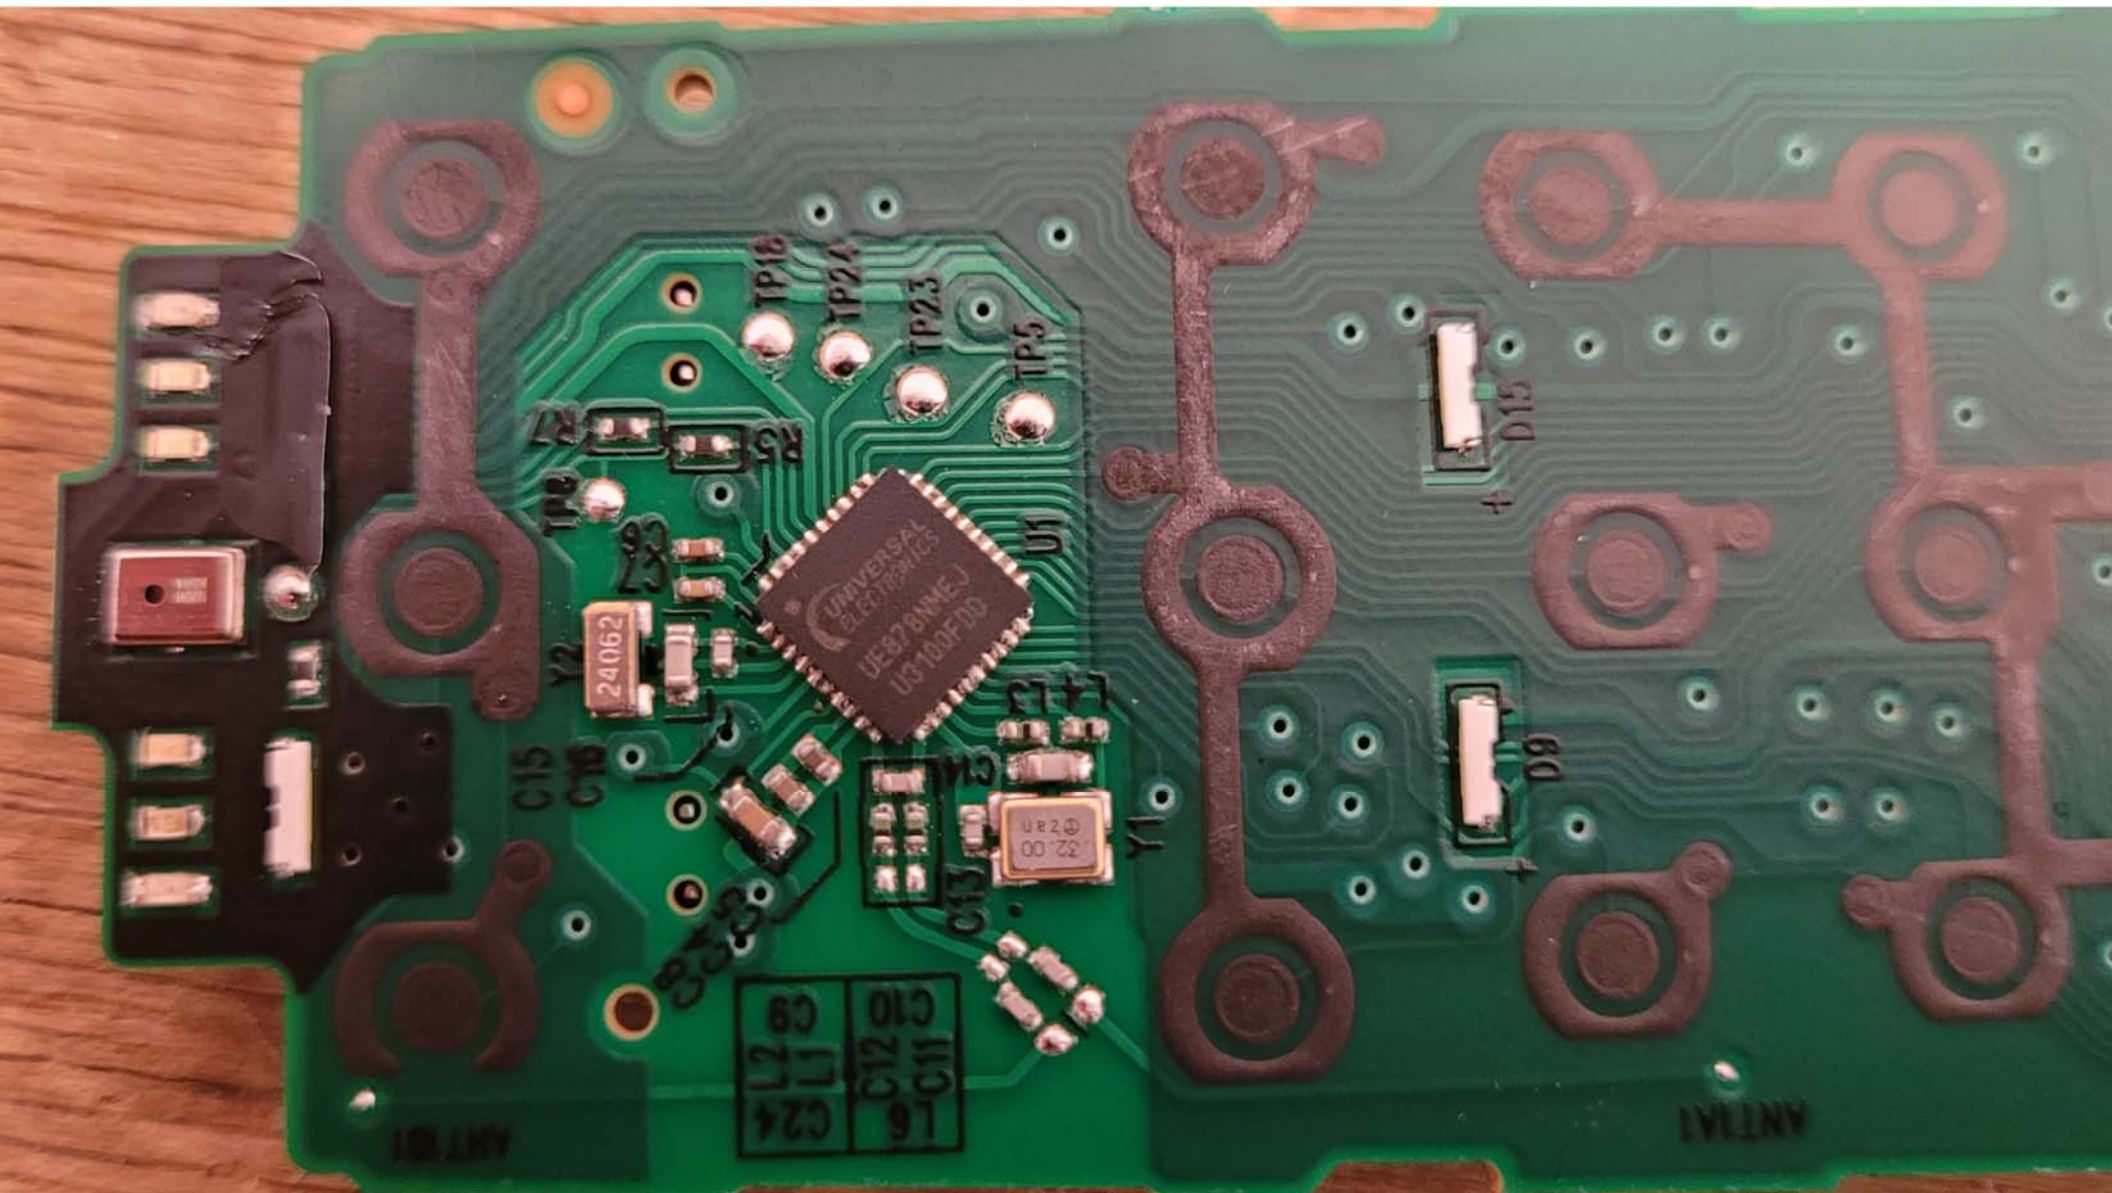

Inside View #1

Inside View #2

Top View of the PCB - View #1

Top View of the PCB - View #2

Top View of the PCB - Closeup #1

Top View of the PCB - Closeup #2

319508 Zy-4 94V-0

2233-8340A

AUG.2022

202-4270000 A00

5602BB00-00001

ecTV RC83V Remote Control 2022

Top View of the PCB - Closeup #3

Top View of the PCB - Closeup #4

Top View of the PCB - Closeup #5

Bottom View of the PCB - View #1

Bottom View of the PCB - View #2

Bottom View of the PCB - Closeup #1

Bottom View of the PCB - Closeup #2

Bottom View of the PCB - Closeup #3

Bottom View of the PCB - Closeup #4