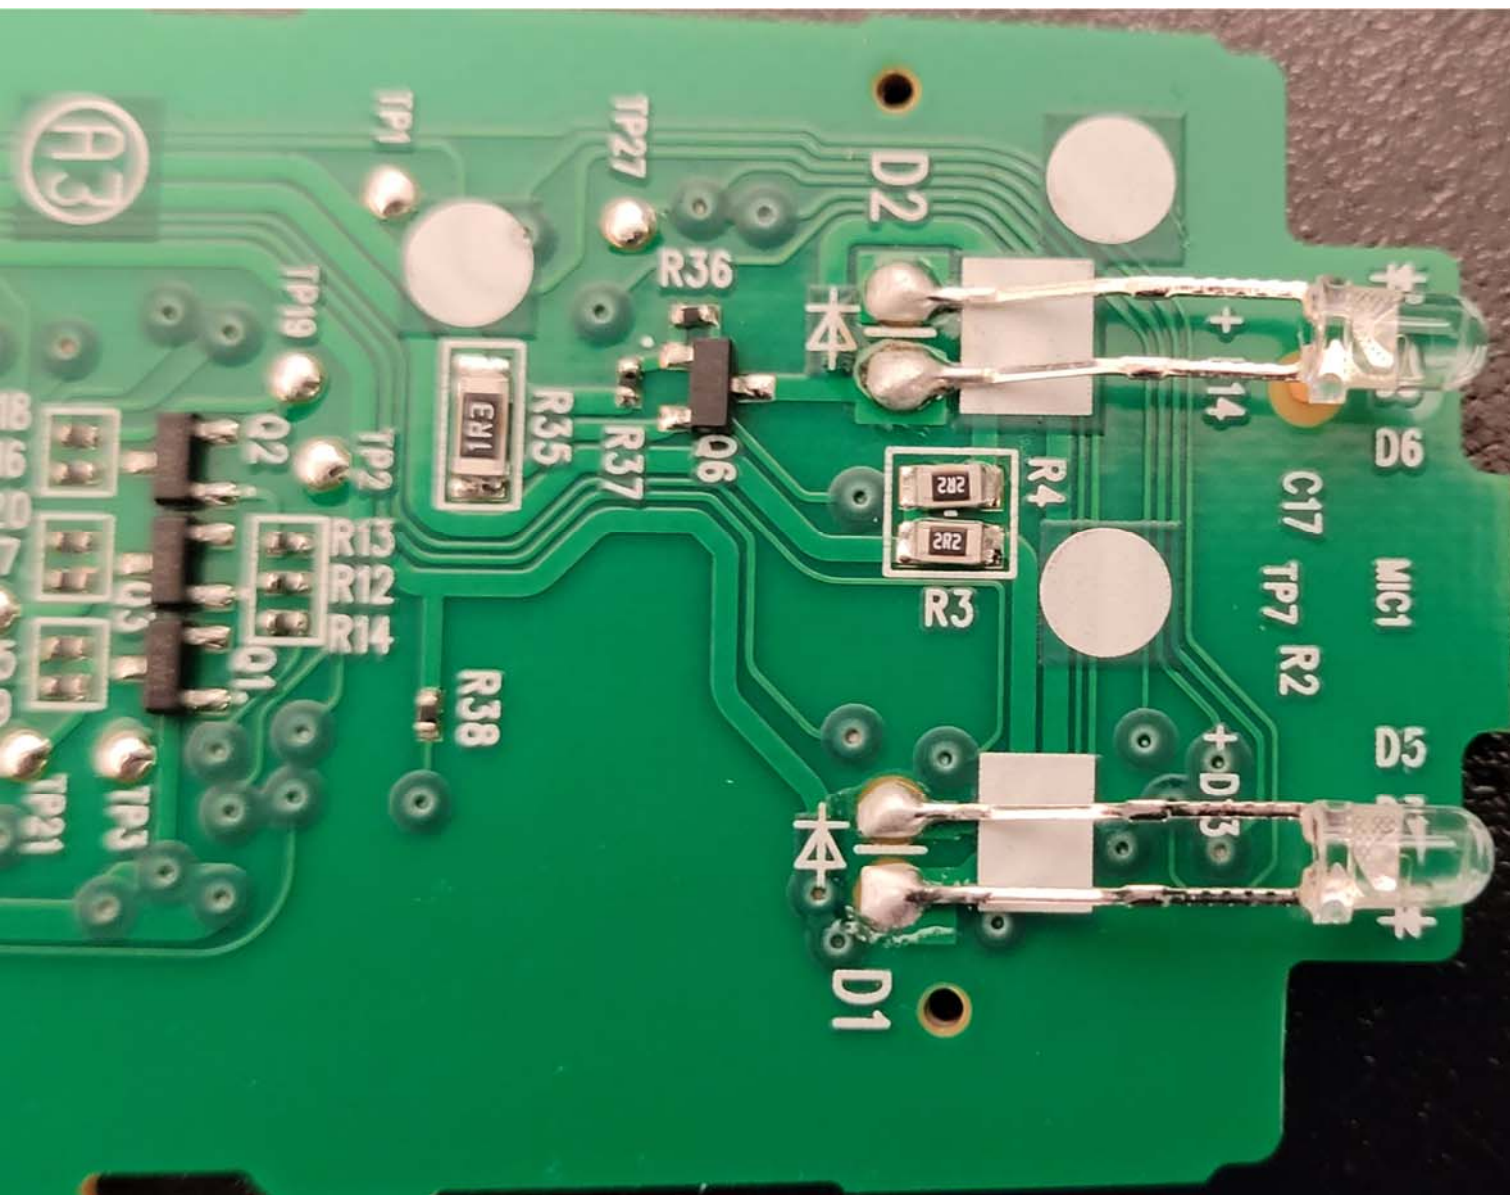

Inside View #1

Inside View #2

Top View of the PCB - View #1

Top View of the PCB - View #2

Top View of the PCB - Closeup #1

Top View of the PCB - Closeup #2

319508 Zy-4 94V-0

2233-8340A

AUG.2022

202-4270000 A00

5602BB00-00001

ecTV RC83V Remote Control 2022

Top View of the PCB - Closeup #3

Top View of the PCB - Closeup #4

Top View of the PCB - Closeup #5

Bottom View of the PCB - View #1

Bottom View of the PCB - View #2

Bottom View of the PCB - Closeup #1

Bottom View of the PCB - Closeup #2

Bottom View of the PCB - Closeup #3

Bottom View of the PCB - Closeup #4