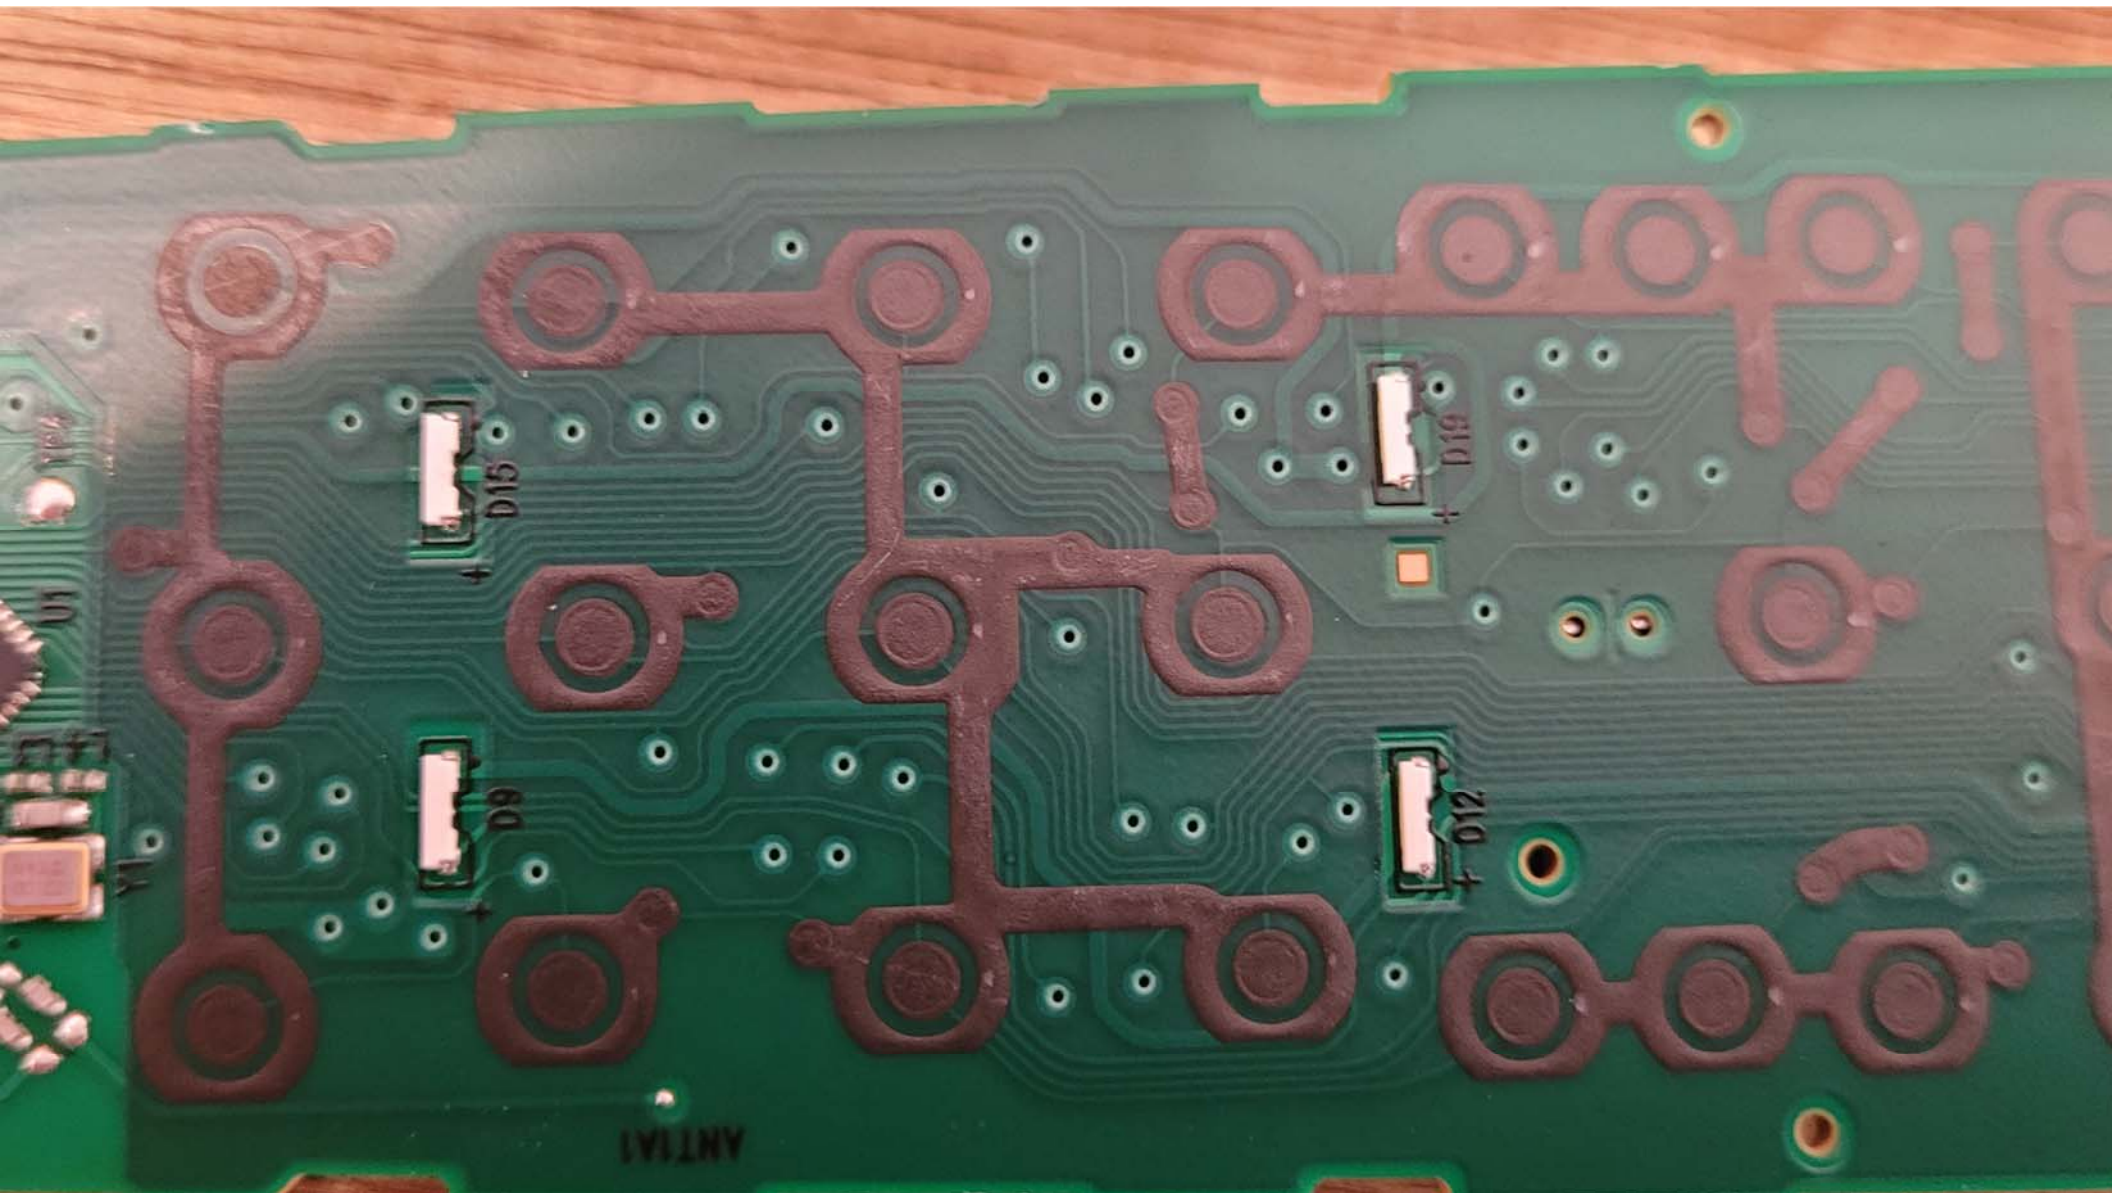

Inside View #1

Inside View #2

Top View of the PCB - View #1

Top View of the PCB - View #2

Top View of the PCB - Closeup #1

Top View of the PCB - Closeup #2

319508 Zy-4 94V-0

2233-8340A

AUG.2022

202-4270000 A00

5602BB00-00001

ecTV RC83V Remote Control 2022

Top View of the PCB - Closeup #3

Top View of the PCB - Closeup #4

Top View of the PCB - Closeup #5

Bottom View of the PCB - View #1

Bottom View of the PCB - View #2

Bottom View of the PCB - Closeup #1

Bottom View of the PCB - Closeup #2

Bottom View of the PCB - Closeup #3

Bottom View of the PCB - Closeup #4