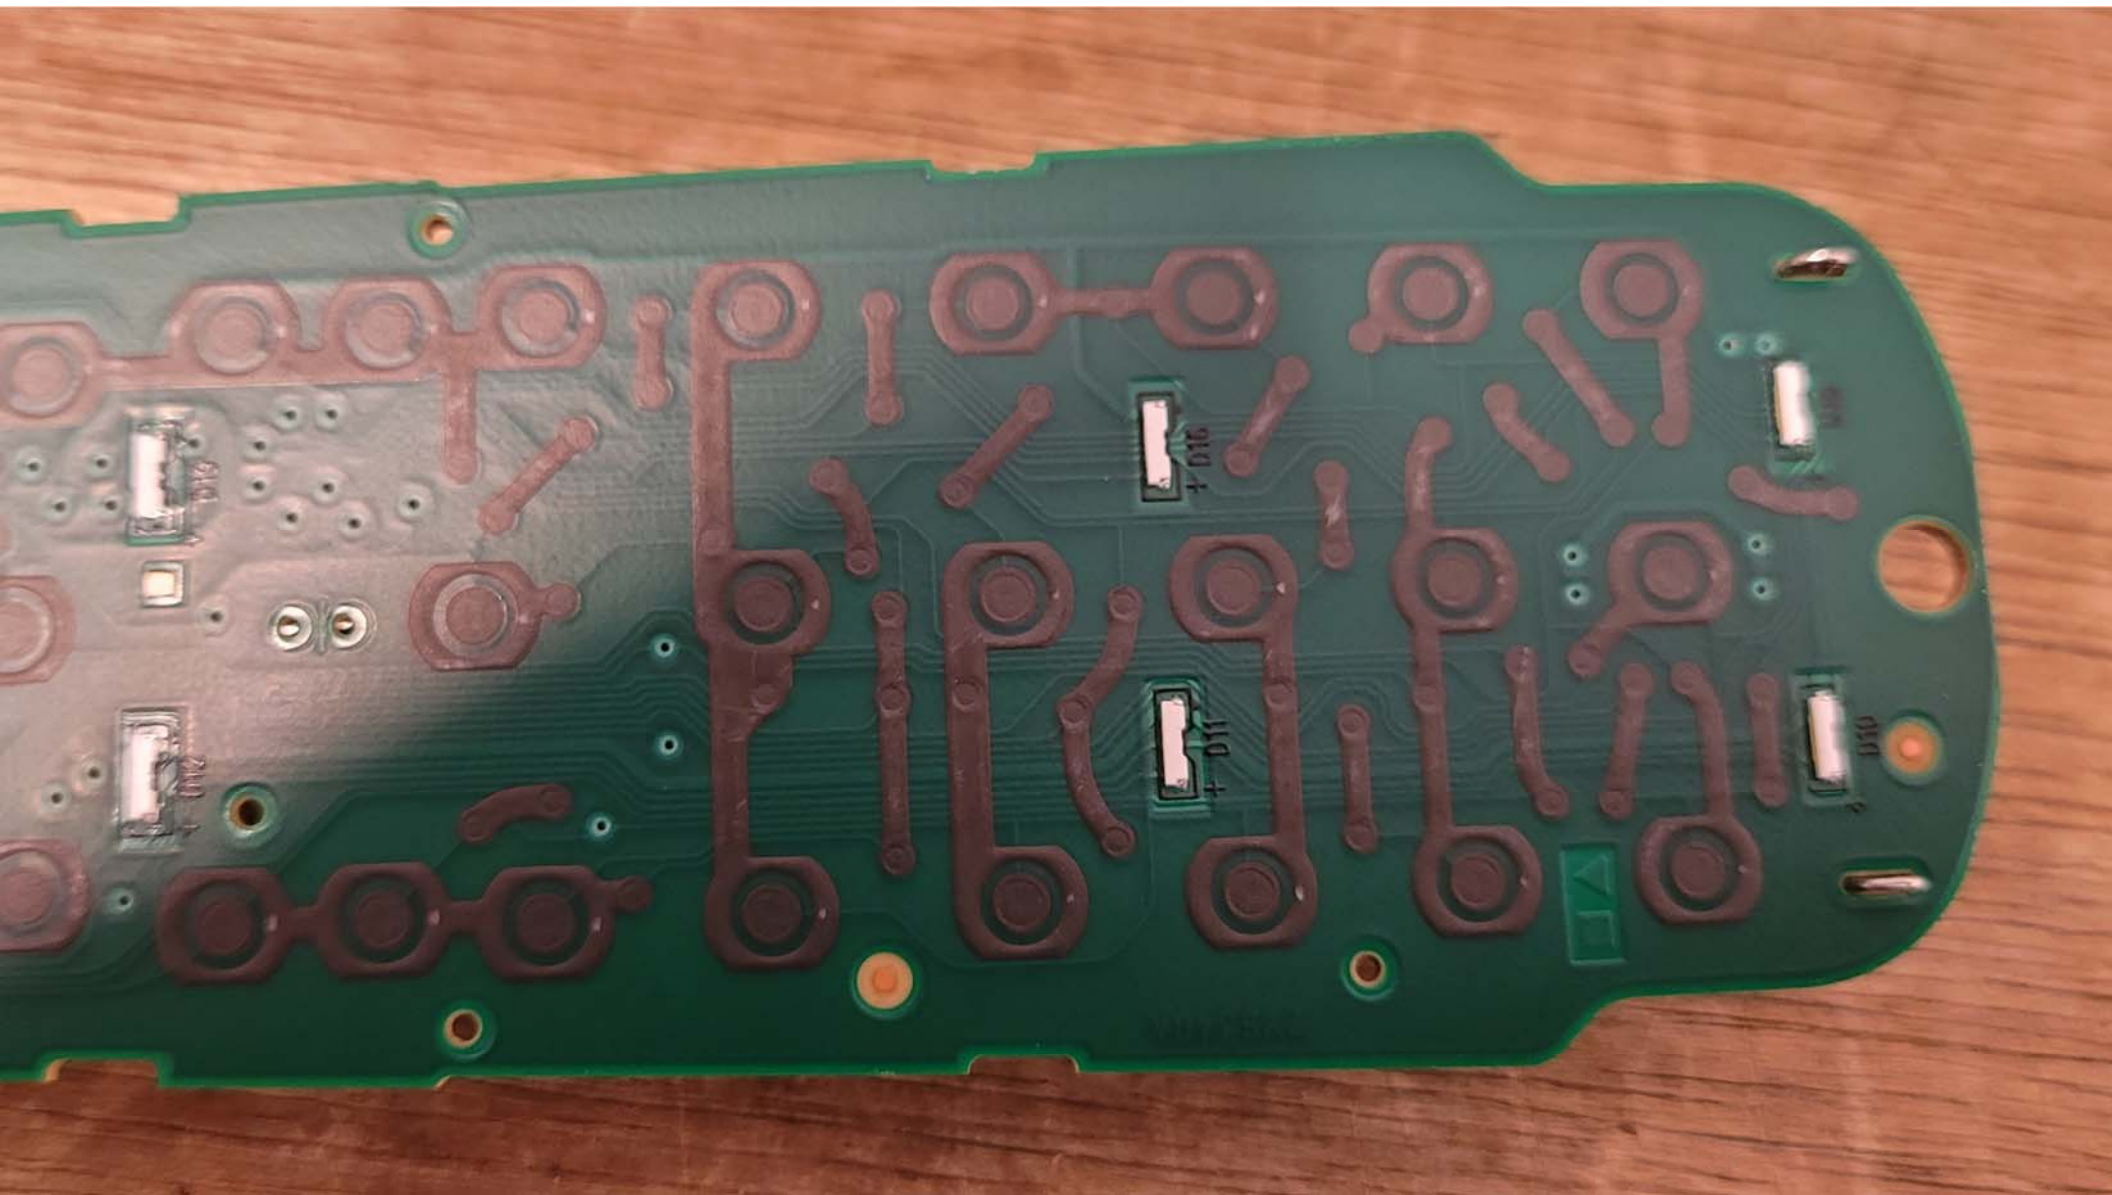

Inside View #1

Inside View #2

Top View of the PCB - View #1

Top View of the PCB - View #2

Top View of the PCB - Closeup #1

Top View of the PCB - Closeup #2

319508 Zy-4 94V-0

2233-8340A

AUG.2022

202-4270000 A00

5602BB00-00001

ecTV RC83V Remote Control 2022

Top View of the PCB - Closeup #3

Top View of the PCB - Closeup #4

Top View of the PCB - Closeup #5

Bottom View of the PCB - View #1

Bottom View of the PCB - View #2

Bottom View of the PCB - Closeup #1

Bottom View of the PCB - Closeup #2

Bottom View of the PCB - Closeup #3

Bottom View of the PCB - Closeup #4