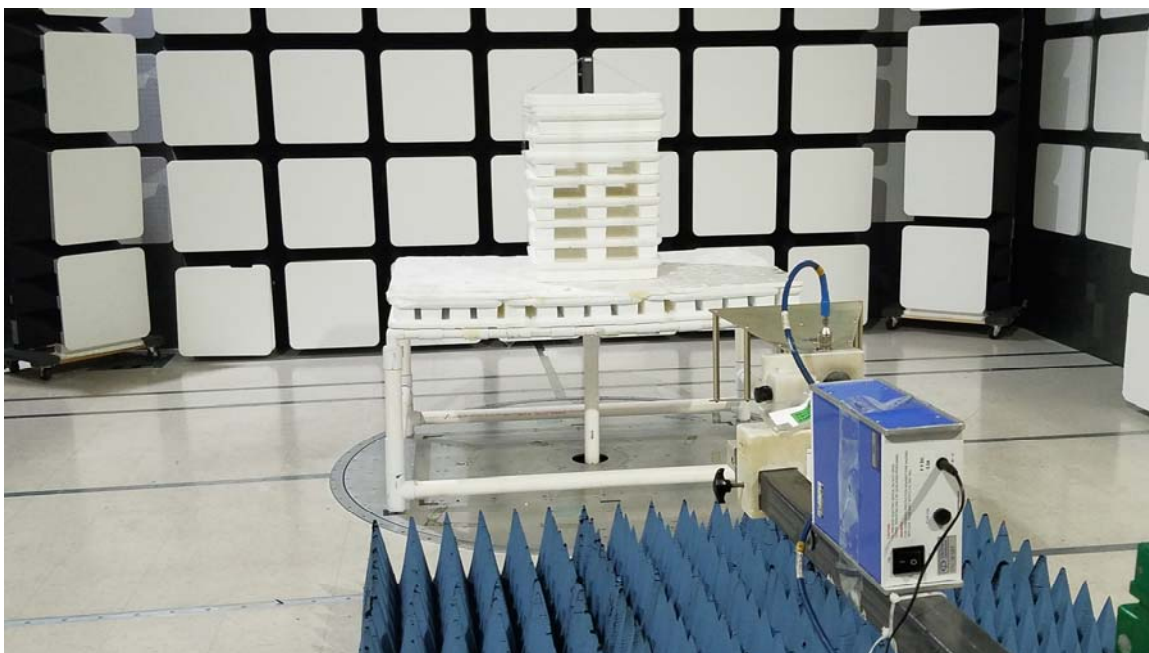

REAR VIEW

UNIVERSAL ELECTRONICS, INC.
COMCAST XR16 REMOTE 2019
MODEL: R34353BA00-00001
FCC SUBPART B AND C – RADIATED EMISSIONS – ABOVE 1 GHz

**PHOTOGRAPH SHOWING THE EUT CONFIGURATION
FOR MAXIMUM EMISSIONS**