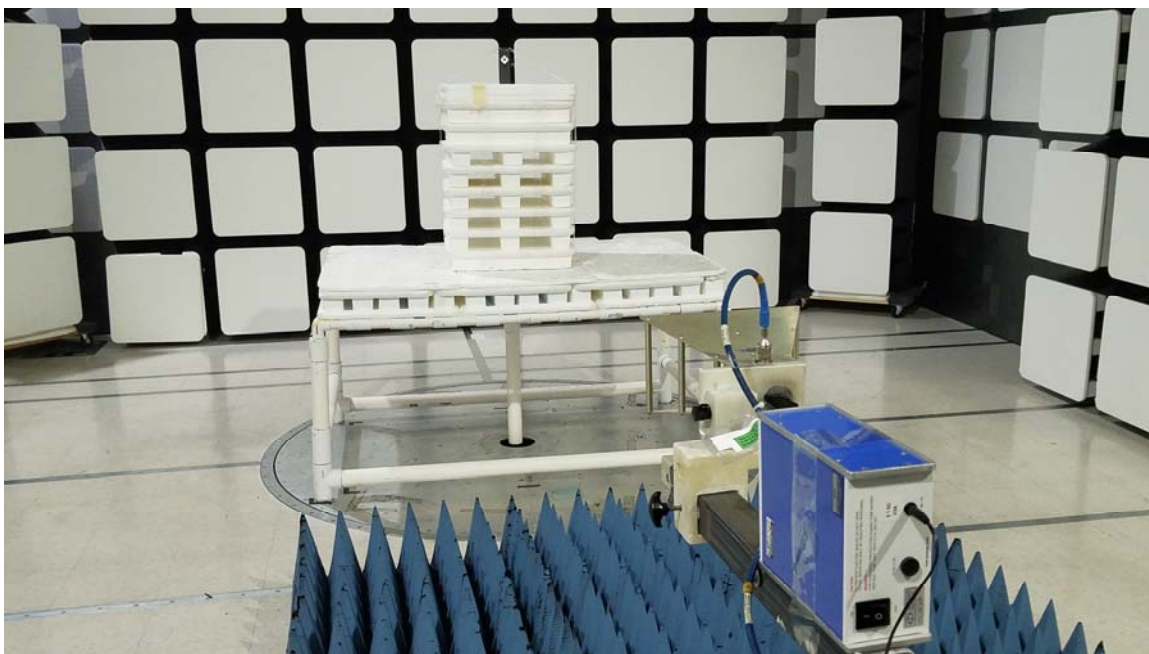

FRONT VIEW

UNIVERSAL ELECTRONICS, INC.
COMCAST XR16 REMOTE 2019
MODEL: R34353BA00-00001

FCC SUBPART B AND C – RADIATED EMISSIONS – BELOW 1 GHz

**PHOTOGRAPH SHOWING THE EUT CONFIGURATION
FOR MAXIMUM EMISSIONS**

REAR VIEW

UNIVERSAL ELECTRONICS, INC.
COMCAST XR16 REMOTE 2019
MODEL: R34353BA00-00001

FCC SUBPART B AND C – RADIATED EMISSIONS – BELOW 1 GHz

**PHOTOGRAPH SHOWING THE EUT CONFIGURATION
FOR MAXIMUM EMISSIONS**

FRONT VIEW

UNIVERSAL ELECTRONICS, INC.
COMCAST XR16 REMOTE 2019
MODEL: R34353BA00-00001

FCC SUBPART B AND C – RADIATED EMISSIONS – ABOVE 1 GHz

**PHOTOGRAPH SHOWING THE EUT CONFIGURATION
FOR MAXIMUM EMISSIONS**