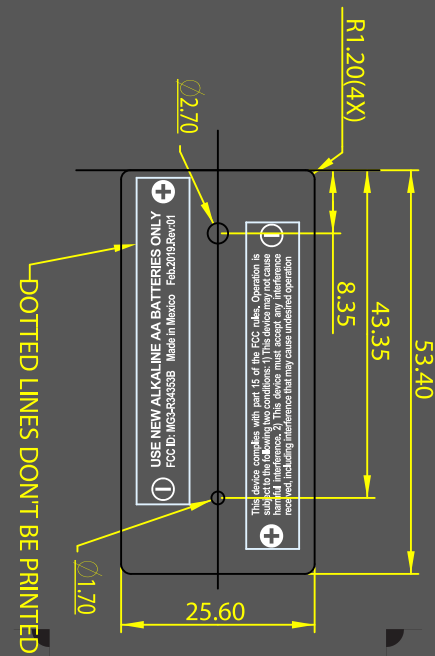

Dimensions: 53.4 X 25.60
 Designer:CA
 PM/AE: Mike Masters
 Date: 02/14/19

Revisions:
 Rev. 01
 Rev. 03, CA

PANTONE

Label Color

Black C

Print Color

Pure White Matte Finish

NOTE: Colors on rendering are for reference only. Please refer to Pantone color book for true colors.

Visible Area

Battery Label Dimensions

Battery Label Artwork