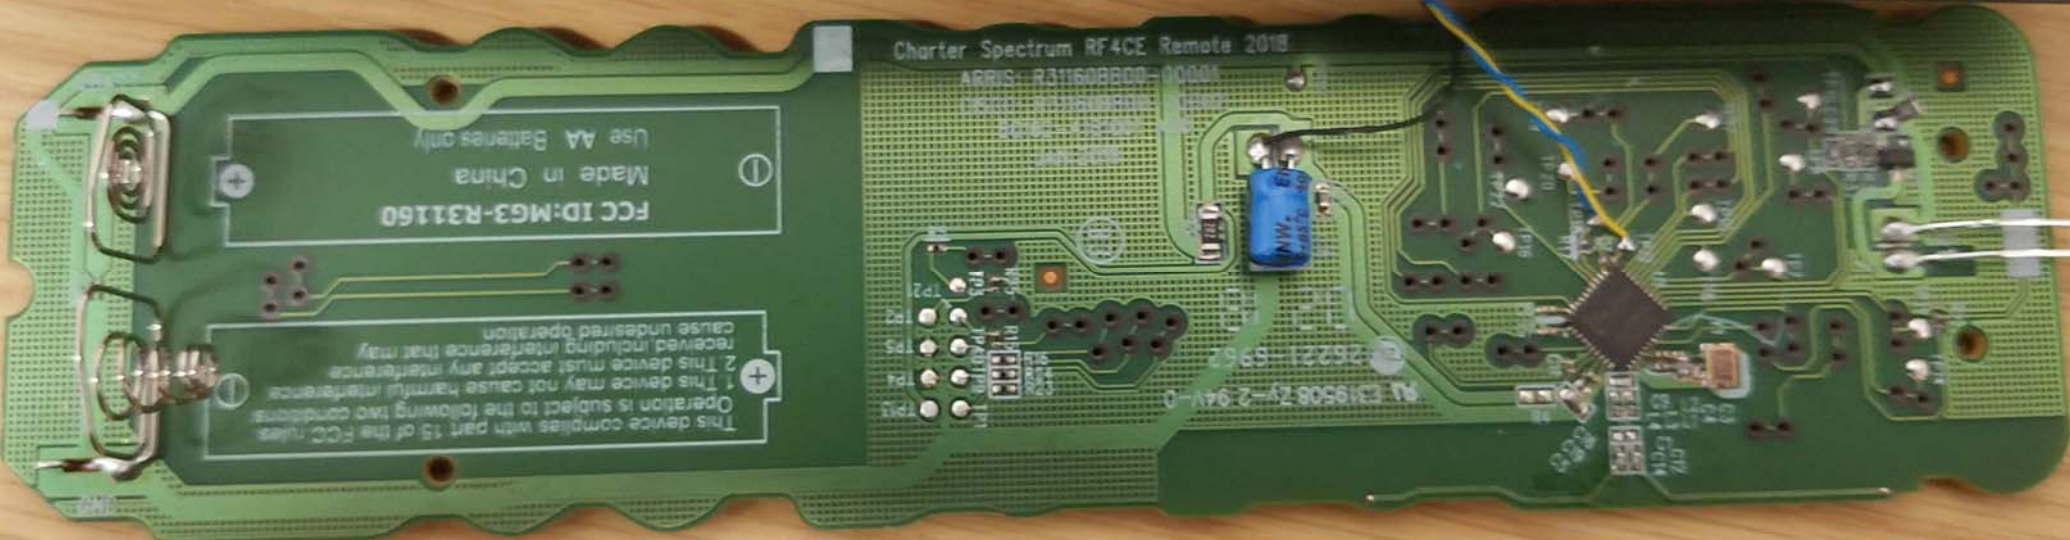

2Y6962

D6

D5

D12

D7

D11

Charter Sp

FCC ID:MG3-R31160
Made in China
Use AA Batteries only

This device complies with part 15 of the FCC rules.
Operation is subject to the following two conditions:
1. This device may not cause harmful interference.
2. This device must accept any interference that may
be received, including interference that may
cause undesired operation.